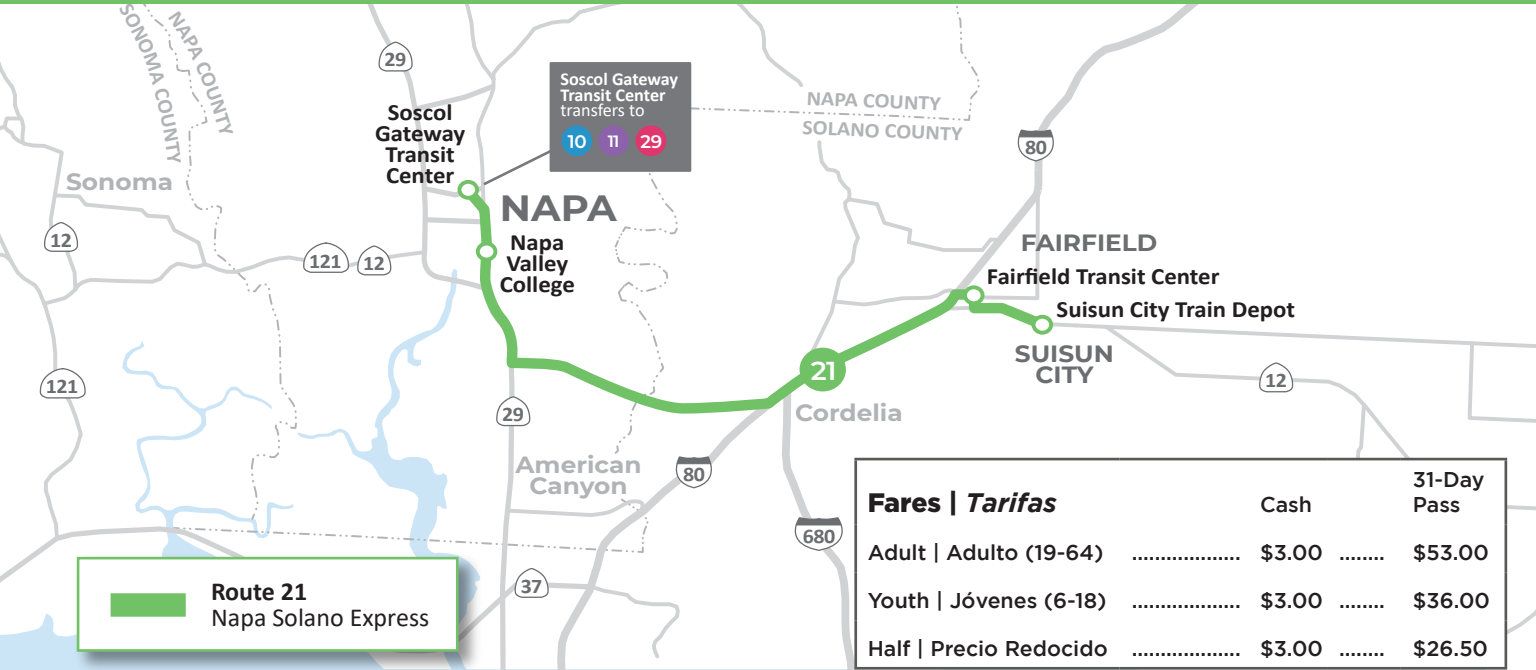

ROUTE 21 NAPA SOLANO EXPRESS

Fares Tarifas	Cash	31-Day Pass
Adult Adulto (19-64)	\$3.00	\$53.00
Youth Jóvenes (6-18)	\$3.00	\$36.00
Half Precio Redocido	\$3.00	\$26.50

ROUTE 21 NAPA SOLANO EXPRESS (WESTBOUND | OESTE)

	Suisun City Train Depot	Fairfield Transportation Ctr	Napa Valley College	Solscol Gateway Transit Center	
Weekday <i>Entre Semana</i>	6:15	6:24	7:01*	7:07	Weekday <i>Entre Semana</i>
	7:15	7:24	8:01*	8:07	
	8:15	8:24	9:01*	9:07	
	9:15	9:24	10:01*	10:07	
	10:15	10:24	11:01*	11:07	
	11:15	11:24	12:01*	12:07	
	12:15	12:24	1:01*	1:07	
	1:15	1:24	2:01*	2:07	
	2:15	2:24	3:01*	3:07	
	3:20	3:29	4:06*	4:12	
4:15	4:24	5:01*	5:07		
5:20	5:29	6:06*	6:12		
6:20	6:26		7:08		

ROUTE 21 NAPA SOLANO EXPRESS (EASTBOUND | ESTE)

	Solscol Gateway Transit Center	Napa Valley College	Fairfield Transportation Ctr	Suisun City Train Depot	
Weekday <i>Entre Semana</i>	6:00		7:01*	7:10	Weekday <i>Entre Semana</i>
	7:15		7:57*	8:05	
	8:15	8:25	9:04*	9:13	
	9:15	9:25	10:04*	10:13	
	10:15	10:25	11:04*	11:13	
	11:15	11:25	12:04*	12:13	
	12:15	12:25	1:04*	1:13	
	1:15	1:25	2:04*	2:13	
	2:15	2:25	3:04*	3:13	
	3:15	3:25	4:04*	4:13	
4:20	4:30	5:09*	5:18		
5:20	5:30	6:09*	6:18		
6:15	6:25	7:04*	7:13		