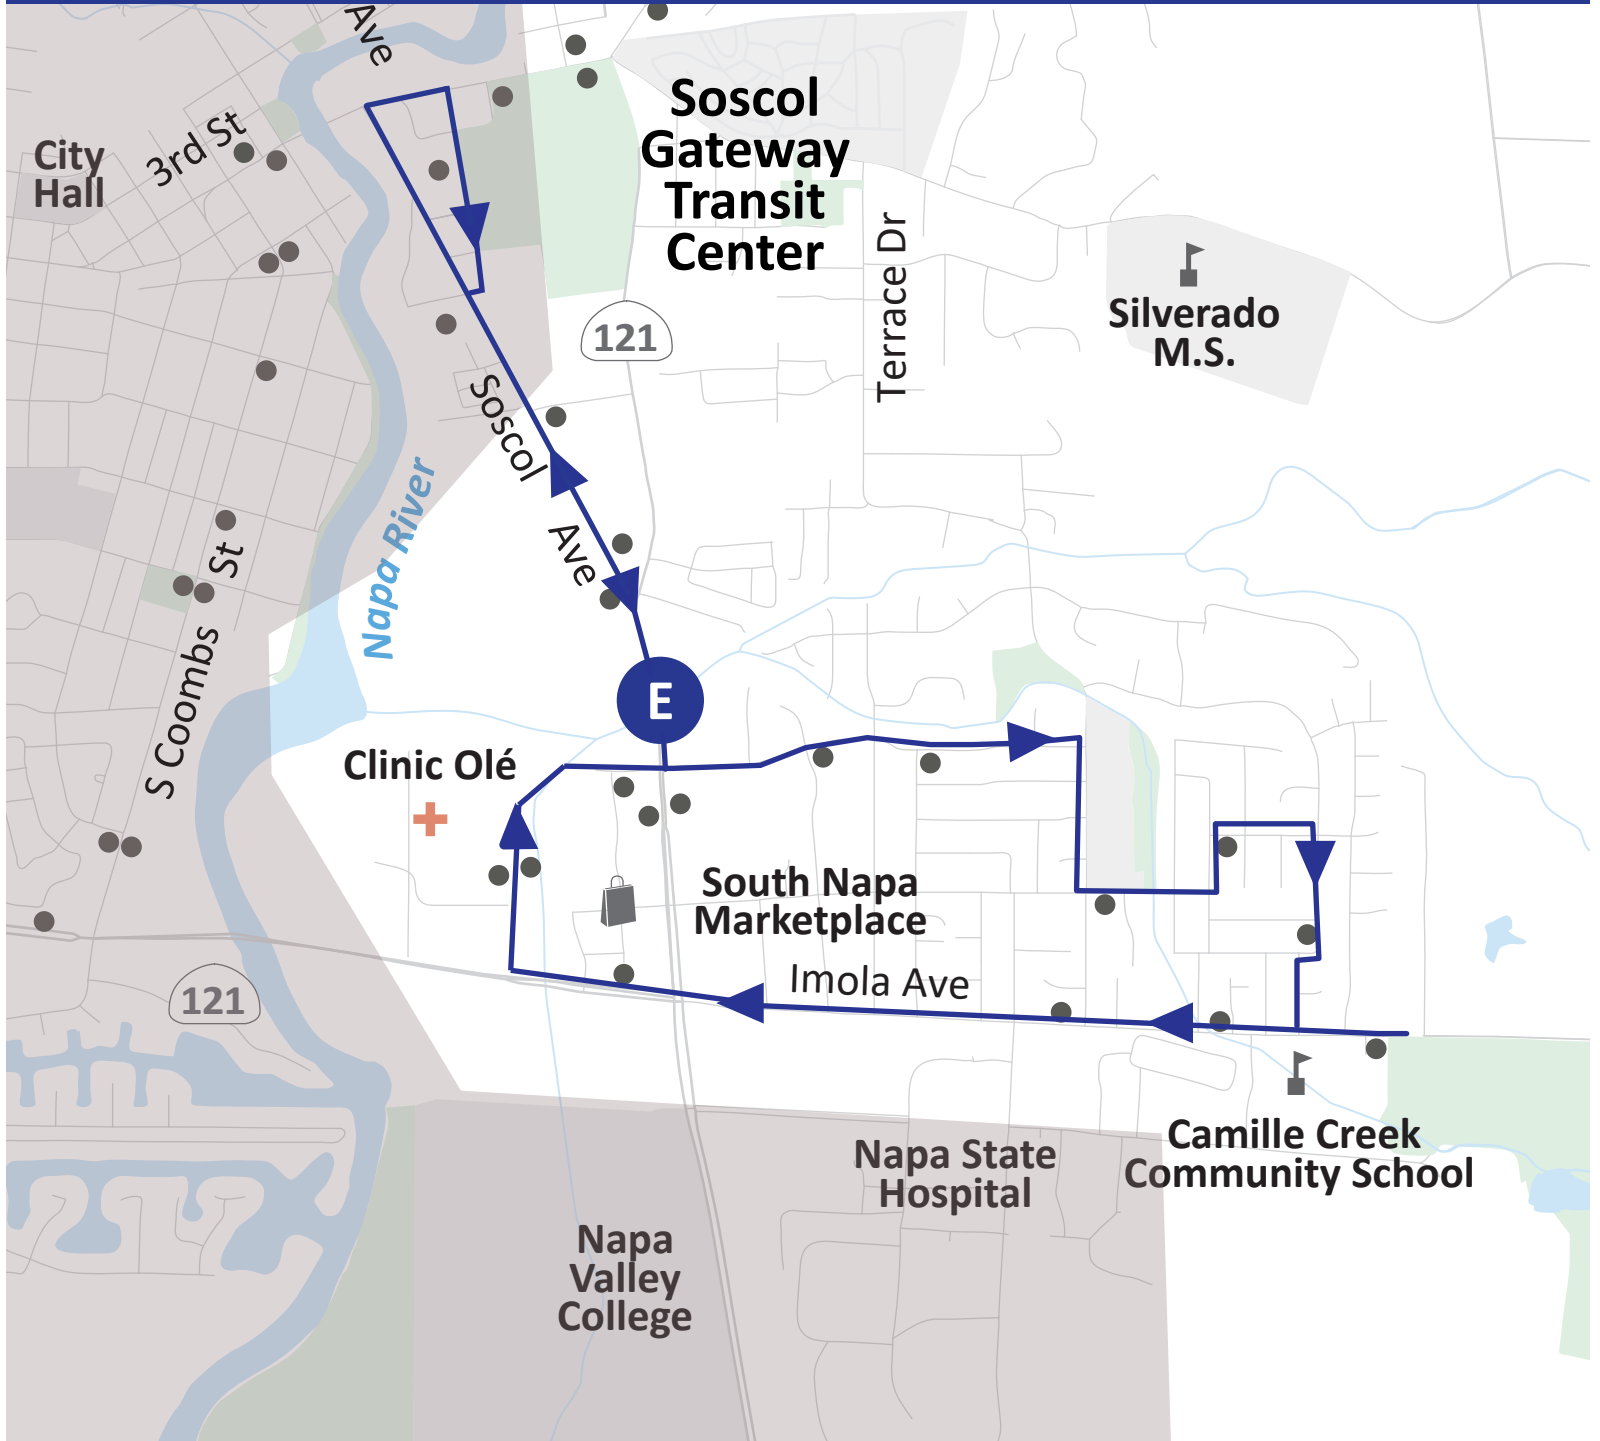

ROUTE E EAST | SOUTHEAST NAPA

707-251-2800

VINETRANSIT.COM