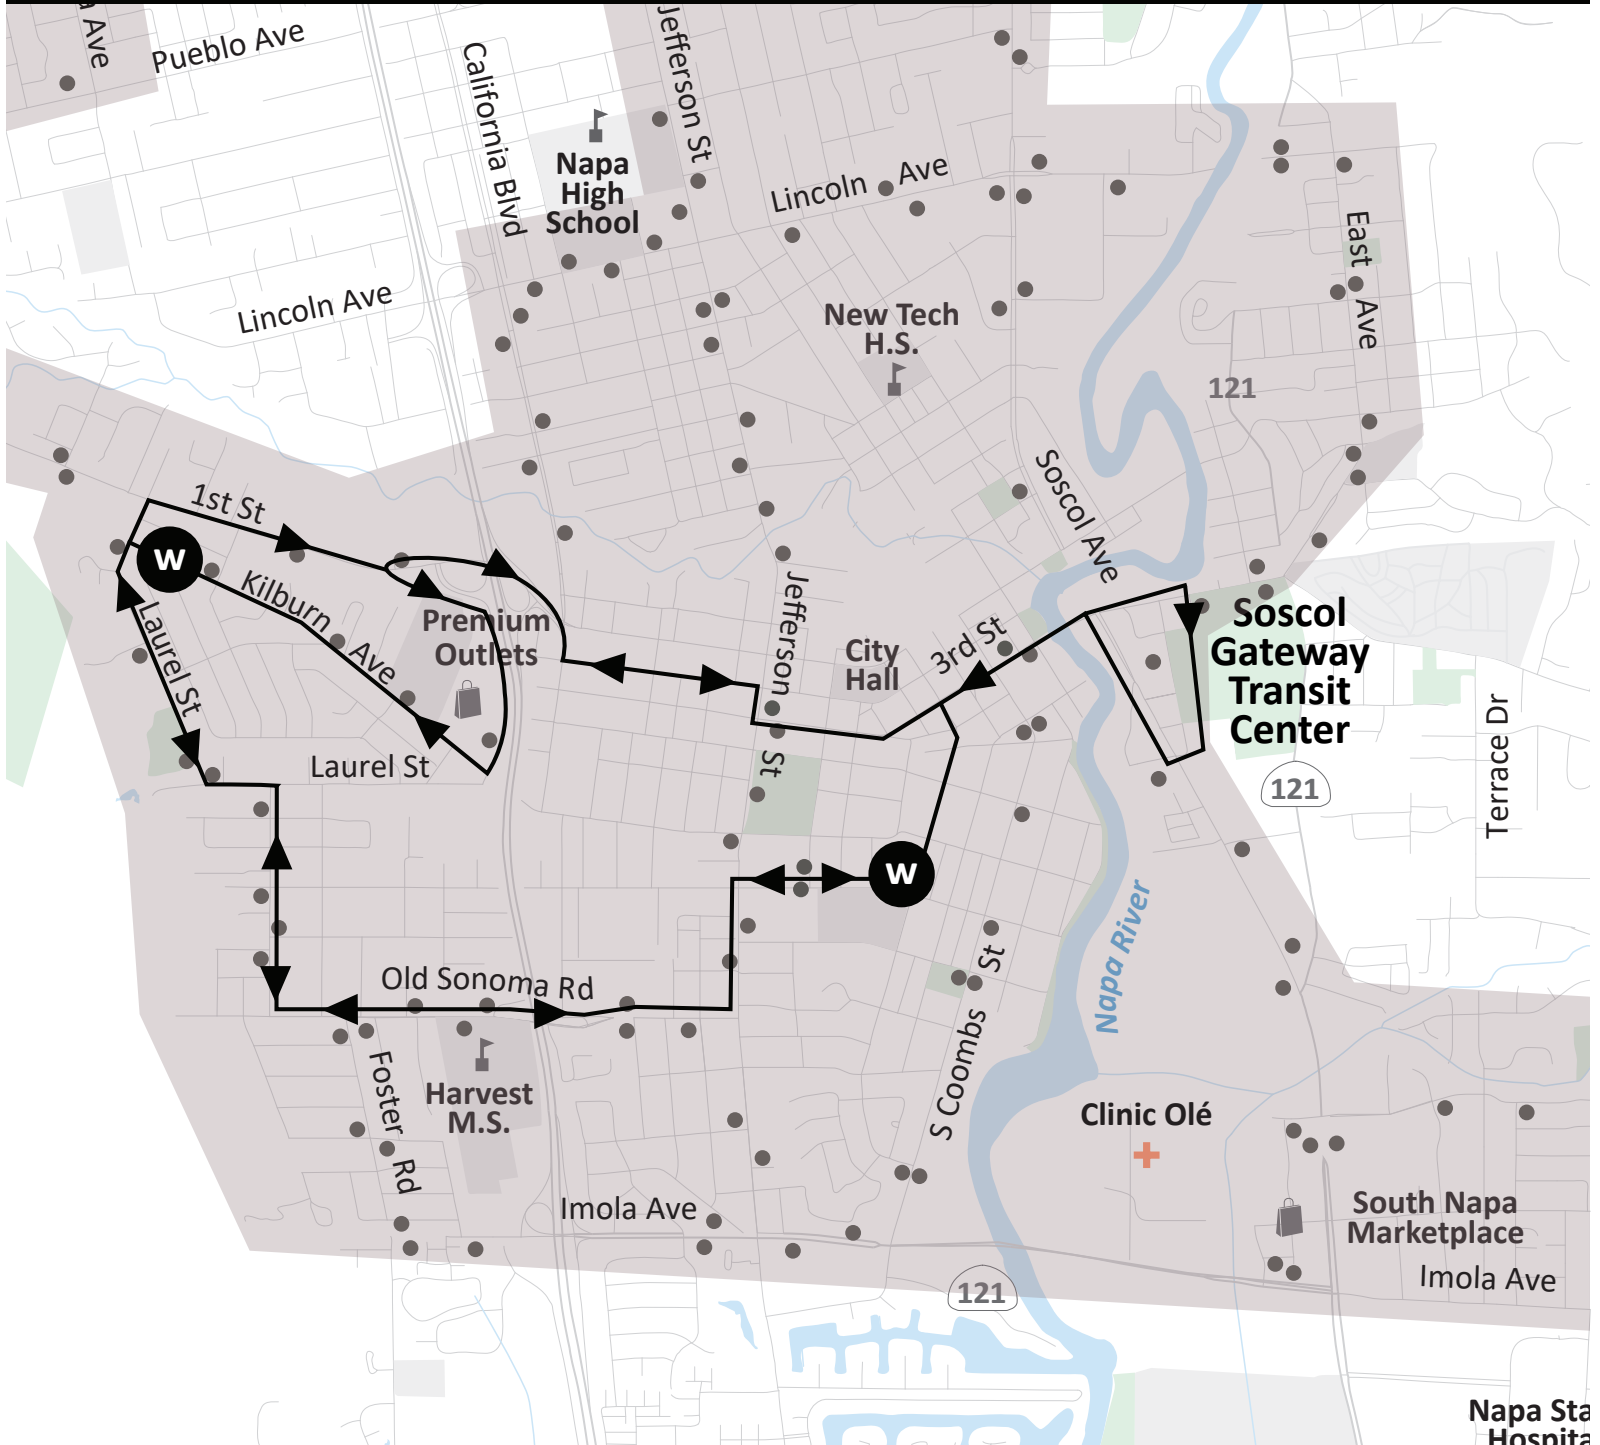

ROUTE W WESTWOOD | WEST NAPA

707-251-2800

VINETRANSIT.COM