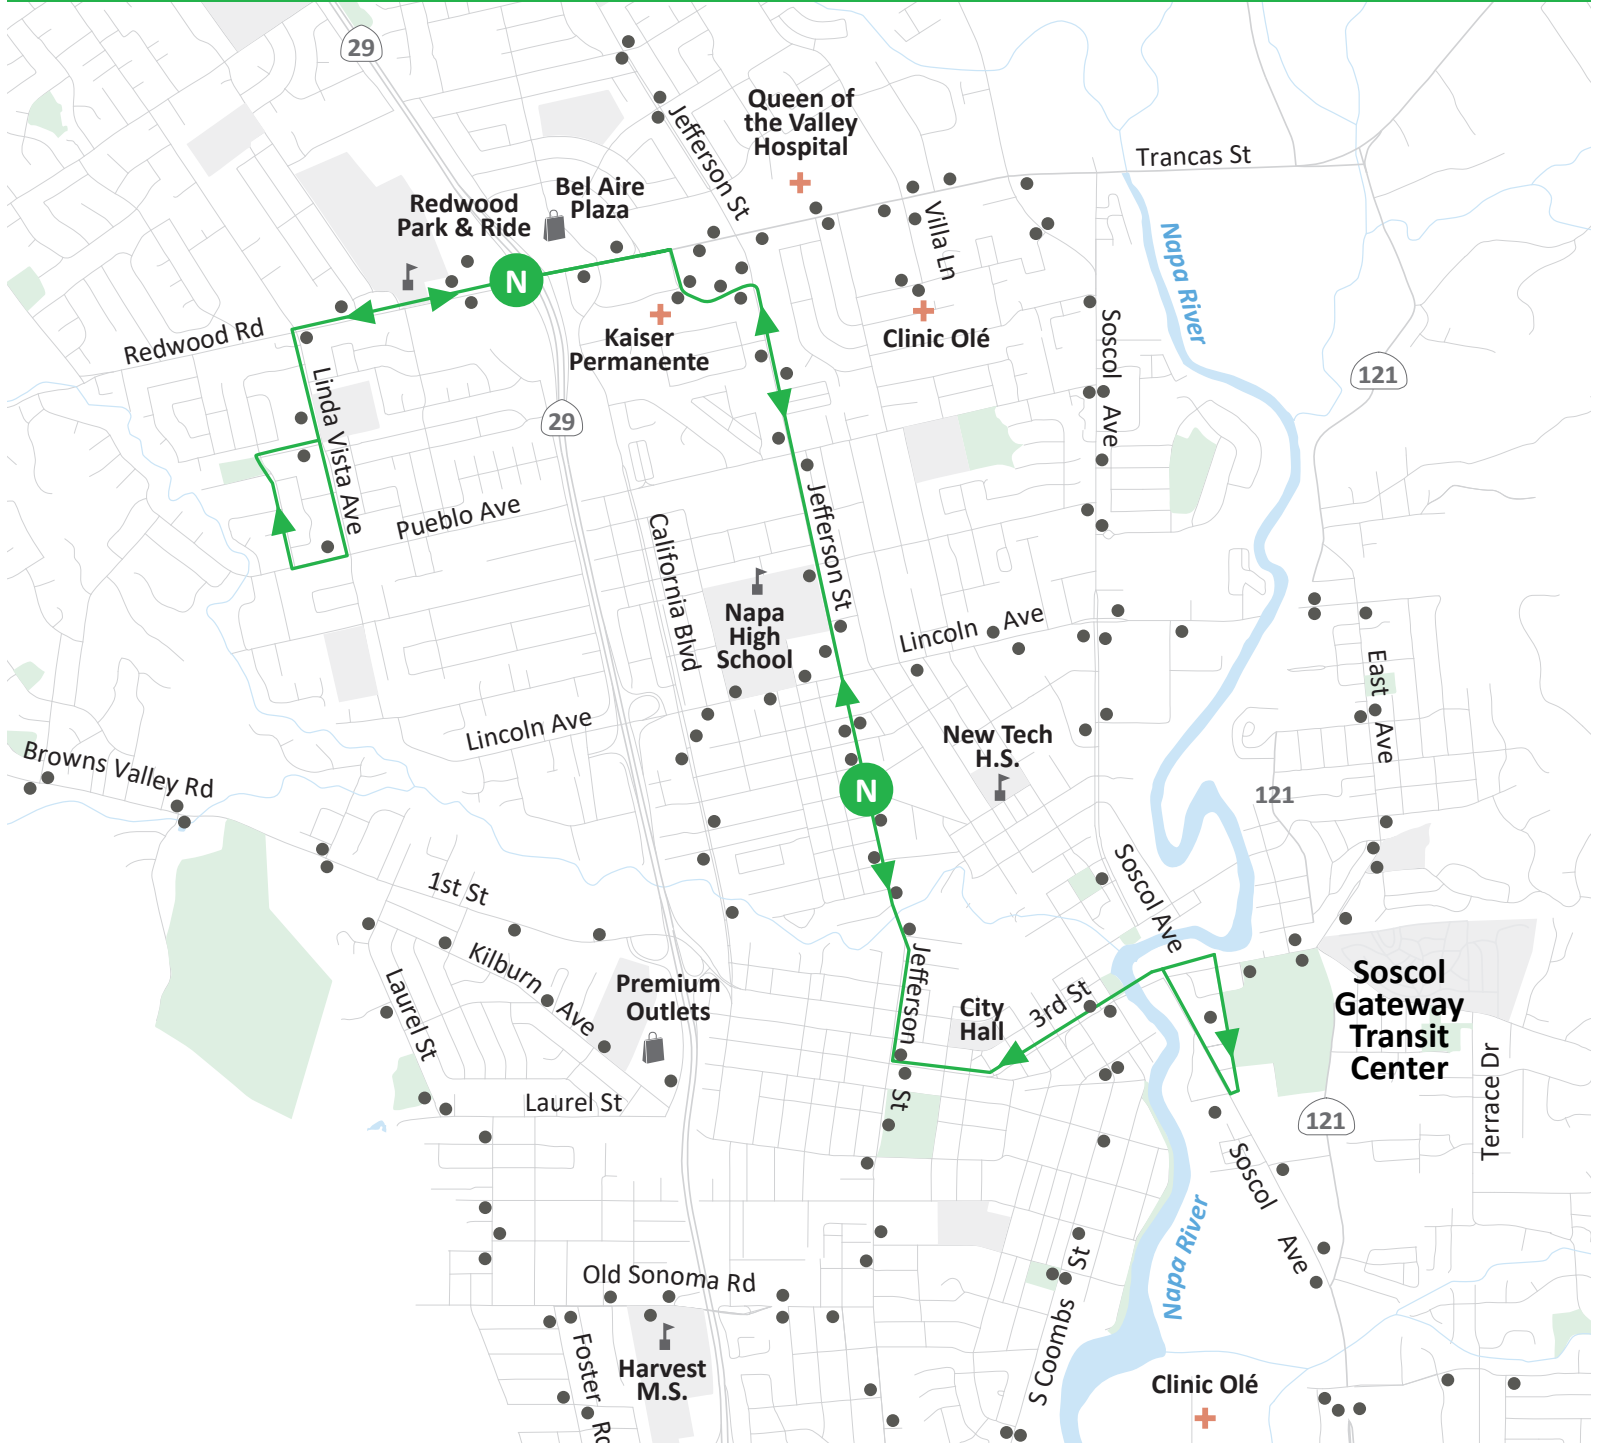

ROUTE N TRANCAS | NORTH NAPA