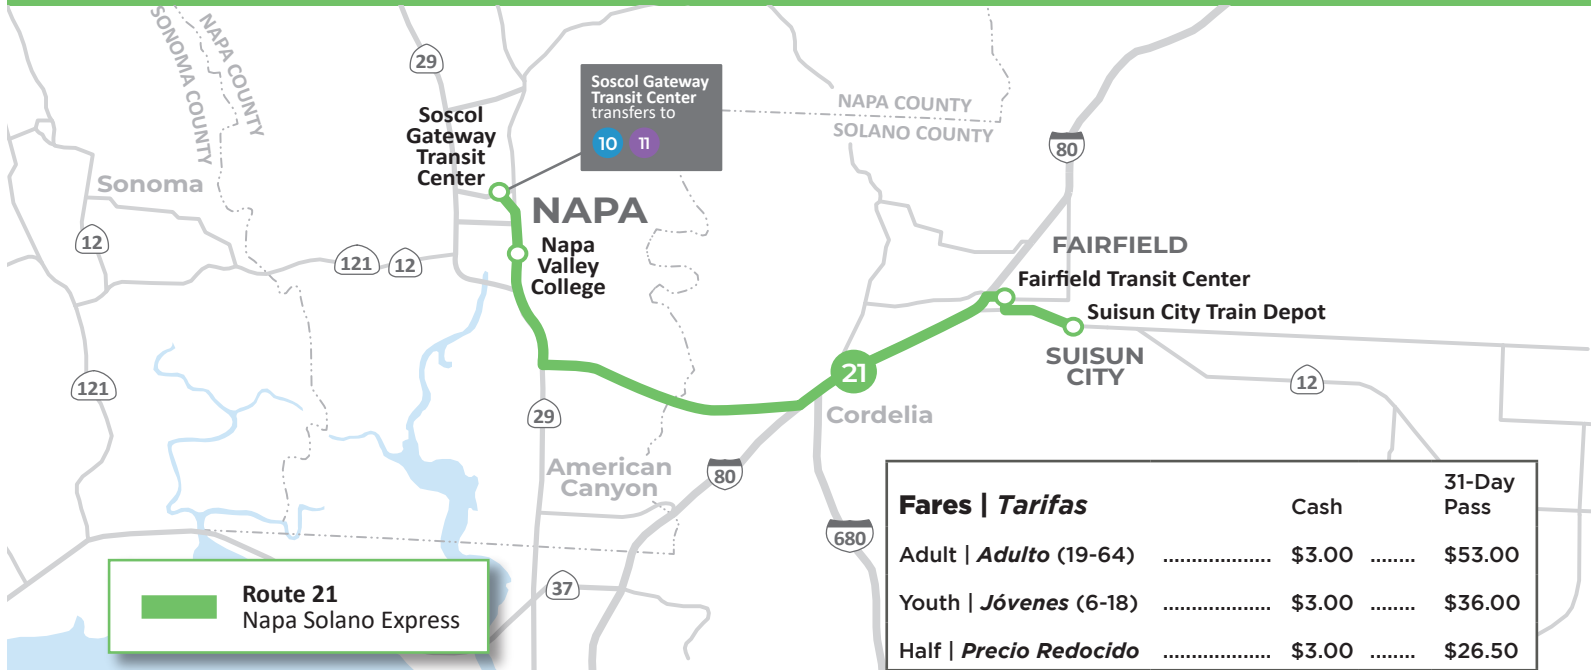

ROUTE 21 NAPA SOLANO EXPRESS

Fares | Tarifas	Cash	31-Day Pass
Adult | <i>Adulto</i> (19-64)	$3.00	$53.00
Youth | <i>Jóvenes</i> (6-18)	$3.00	$36.00
Half | <i>Precio Redocido</i>	$3.00	$26.50

ROUTE 21 NAPA SOLANO EXPRESS (WESTBOUND | OESTE)

	Suisun City Train Depot	Fairfield Transportation Ctr	Napa Valley College	Socol Gateway Transit Center	
Weekday | <i>Entre Semana</i>	6:05	6:15	6:40*	6:48	Weekday | <i>Entre Semana</i>
	7:15	7:29	7:54*	8:02	
	8:15	8:29	8:54*	9:02	
	9:15	9:29	9:54*	10:02	
	10:15	10:28	10:53*	11:01	
	12:15	12:28	12:53*	1:01	
	2:15	2:28	2:53*	3:01	
	3:20	3:33	3:58*	4:06	
	4:15	4:28	4:53*	5:01	
	5:20	5:33	5:58*	6:06	
6:20	6:33		7:15		

ROUTE 21 NAPA SOLANO EXPRESS (EASTBOUND | ESTE)

	Socol Gateway Transit Center	Napa Valley College	Fairfield Transportation Ctr	Suisun City Train Depot	
Weekday | <i>Entre Semana</i>	6:00		7:01*	7:15	Weekday | <i>Entre Semana</i>
	7:15		7:57*	8:11	
	8:15	8:25	8:57*	9:11	
	9:15	9:25	9:57*	10:11	
	11:15	11:25	11:55*	12:05	
	1:15	1:25	1:55*	2:05	
	2:15	2:25	2:55*	3:05	
	3:15	3:25	3:55*	4:05	
	4:20	4:30	5:00*	5:10	
	5:20	5:30	6:00*	6:10	
6:15	6:25	6:55*	7:05		

PM times in **bold** | *PM tiempo en obscuro*
*Drop off only | *Bajada solamente*

707-251-2800

VINETRANSIT.COM