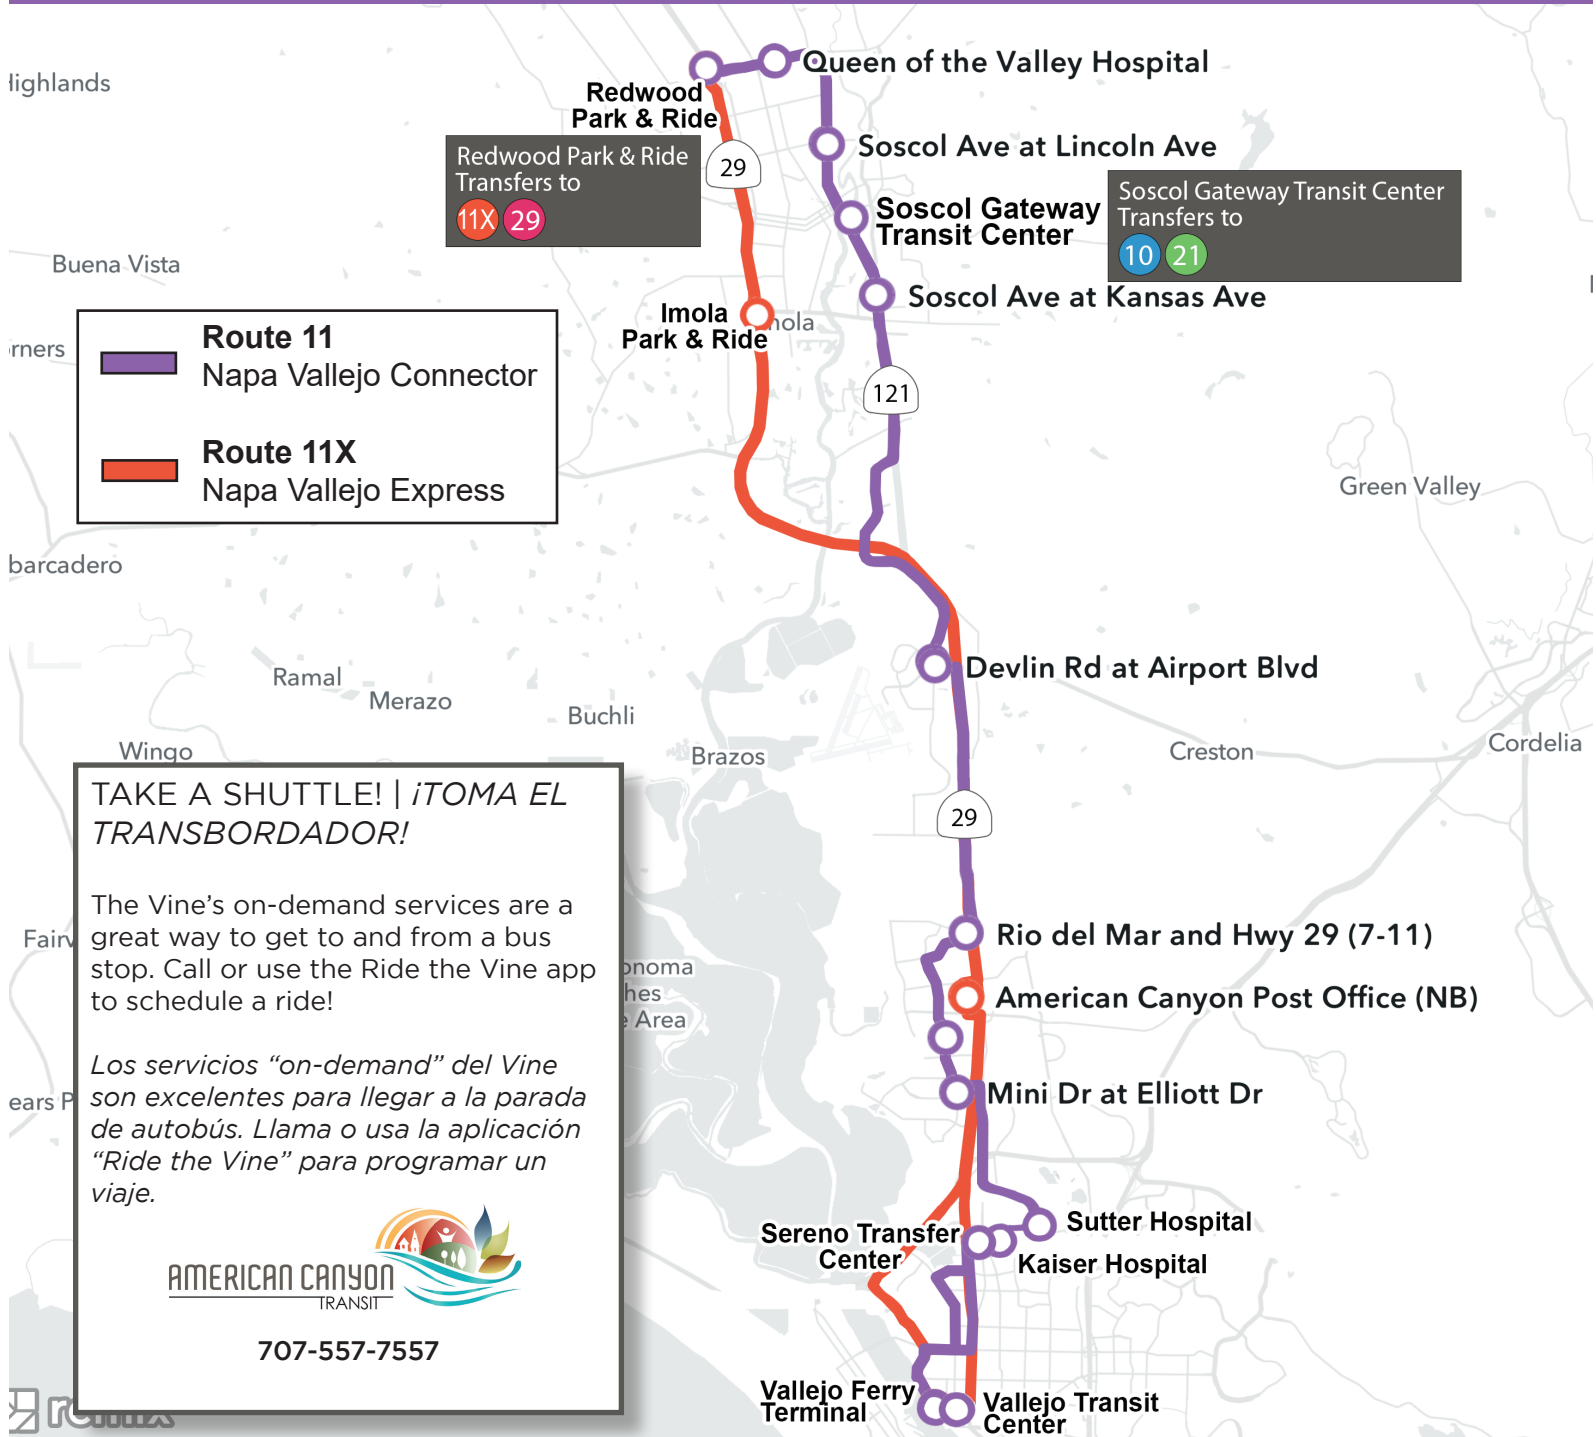

ROUTE 11 NAPA VALLEJO CONNECTOR