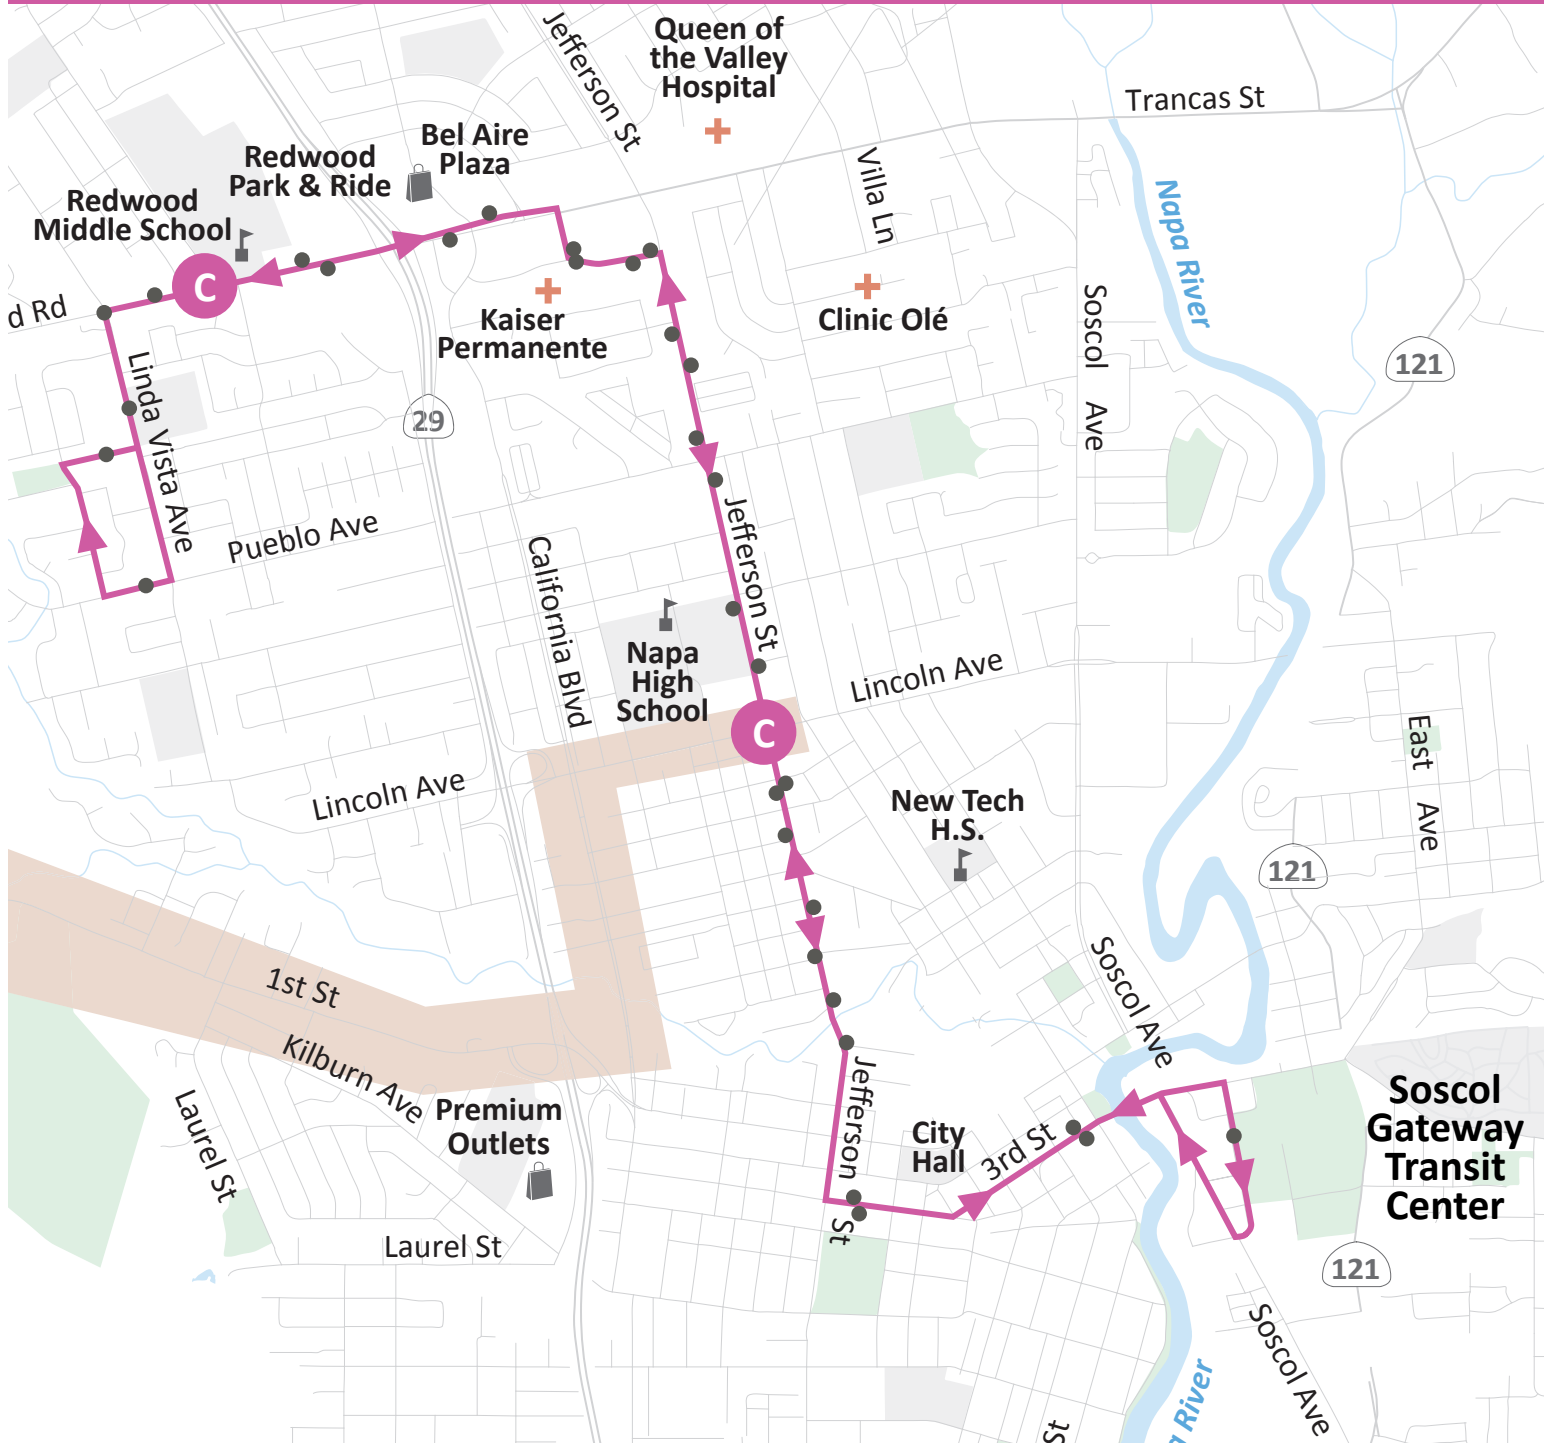

ROUTE C JEFFERSON | CENTRAL NAPA

707-251-2800

VINETRANSIT.COM