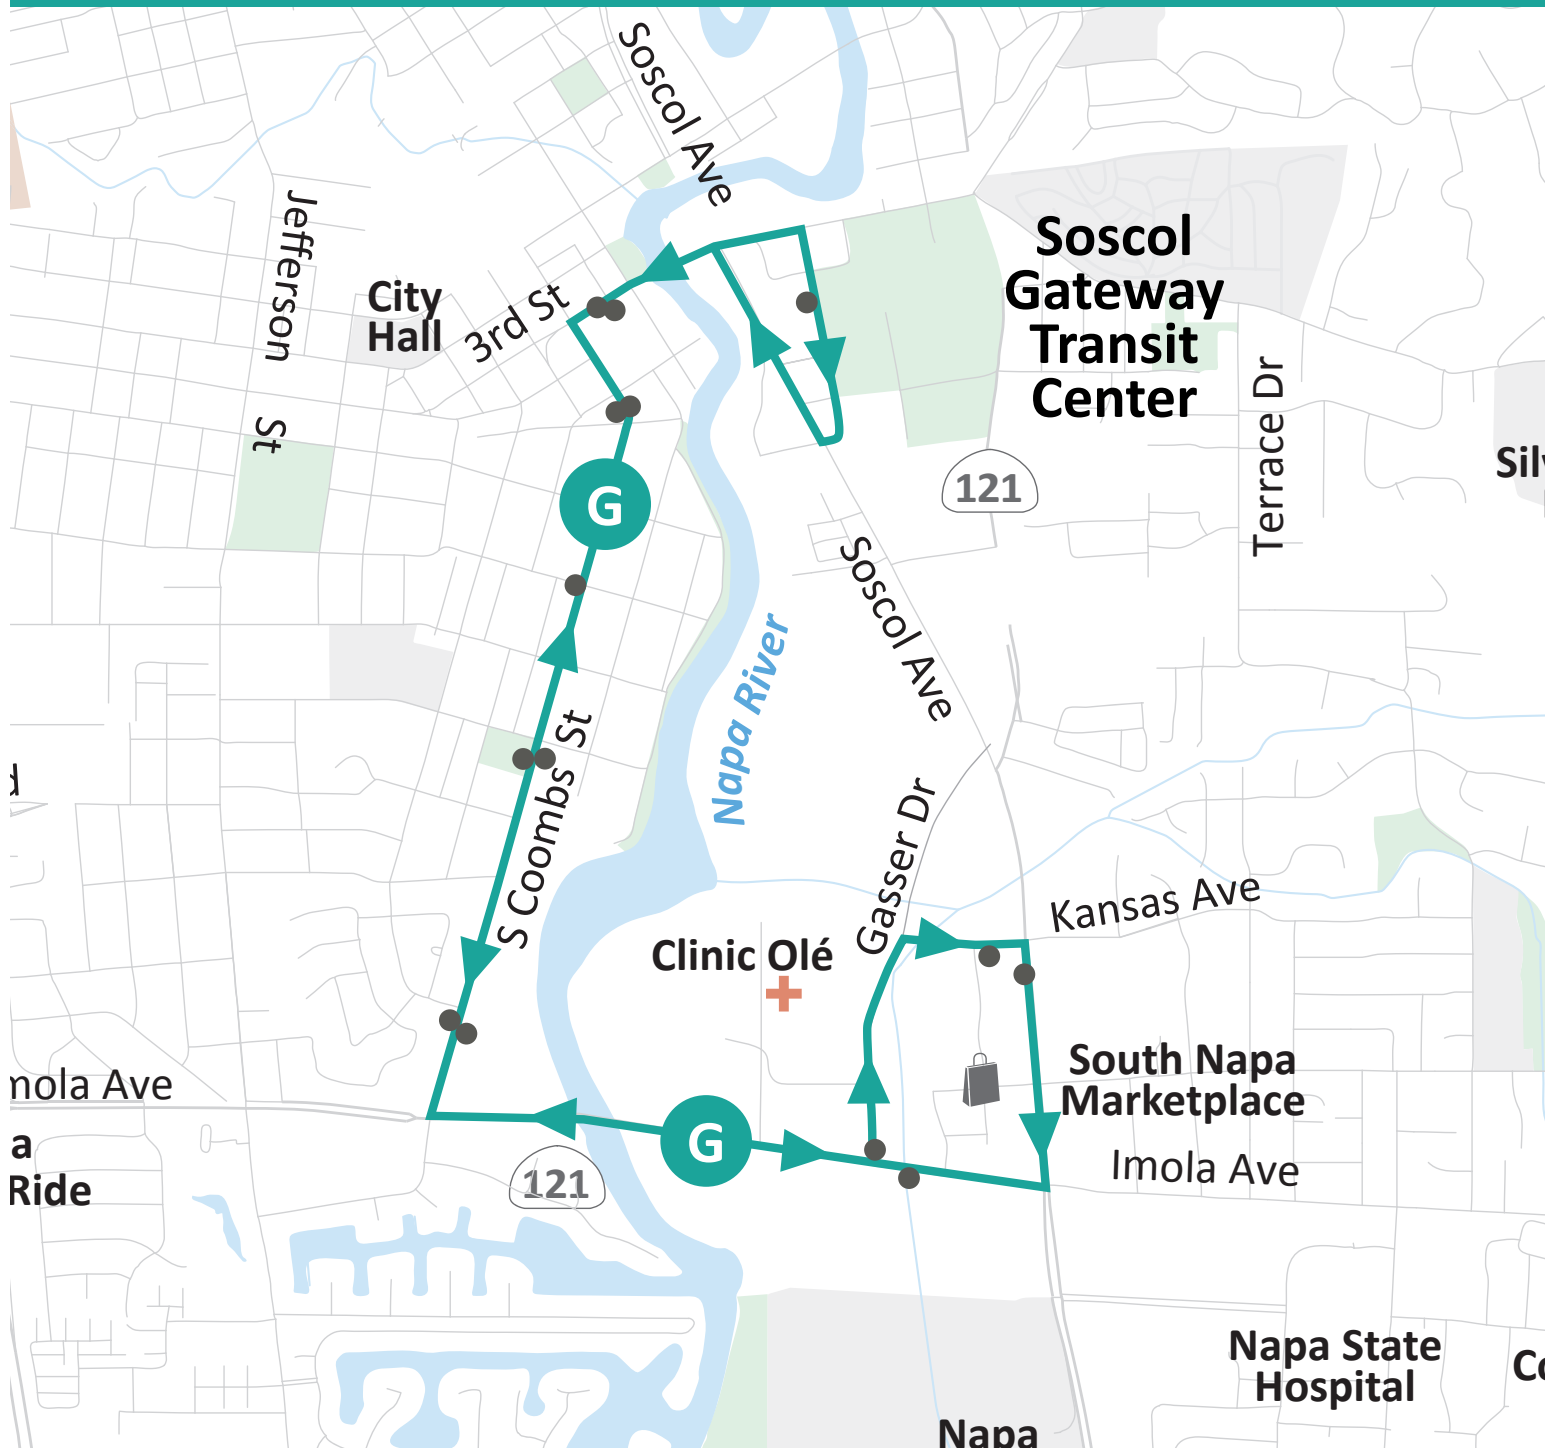

ROUTE G COOMBS | SOUTH NAPA

707-251-2800

VINETRANSIT.COM