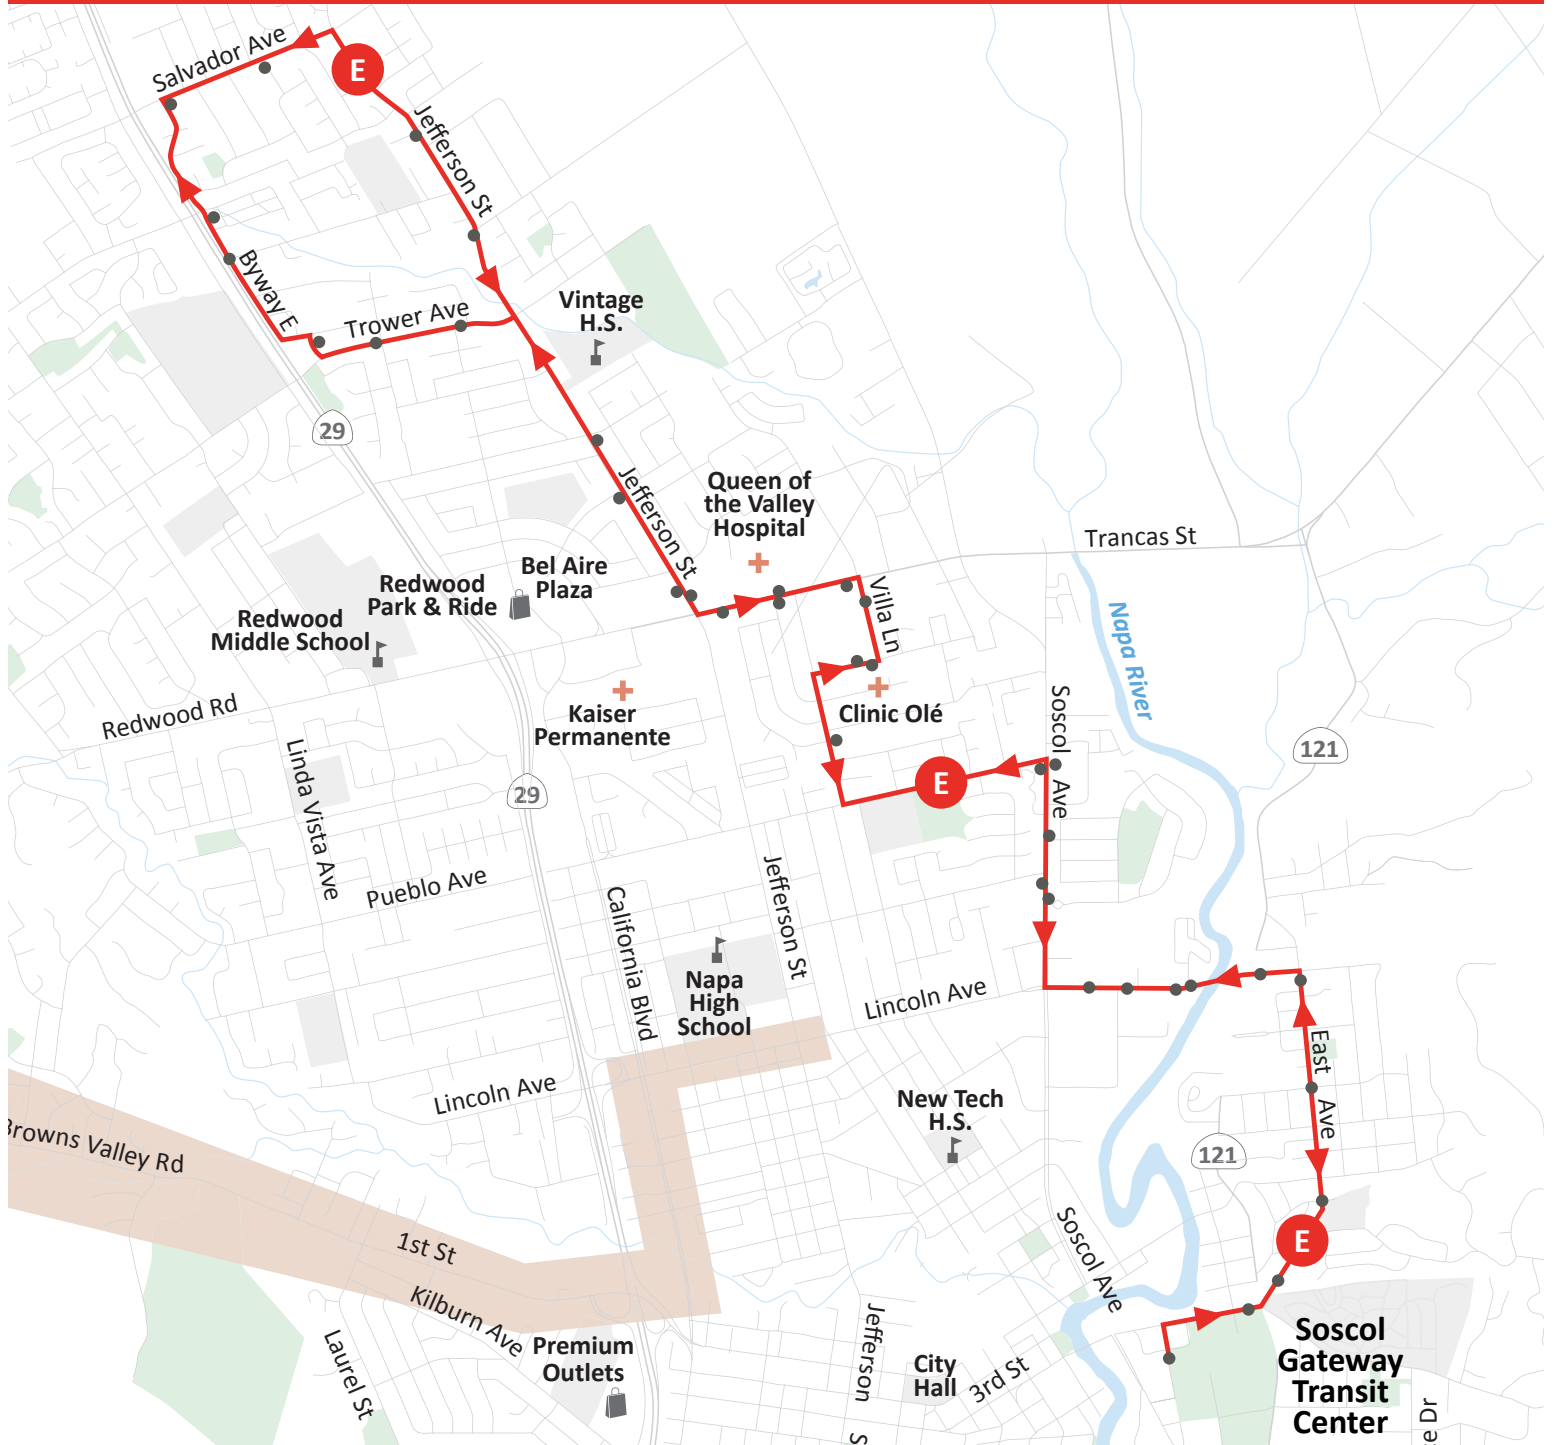

ROUTE E | VINTAGE

707-251-2800

VINETRANSIT.COM