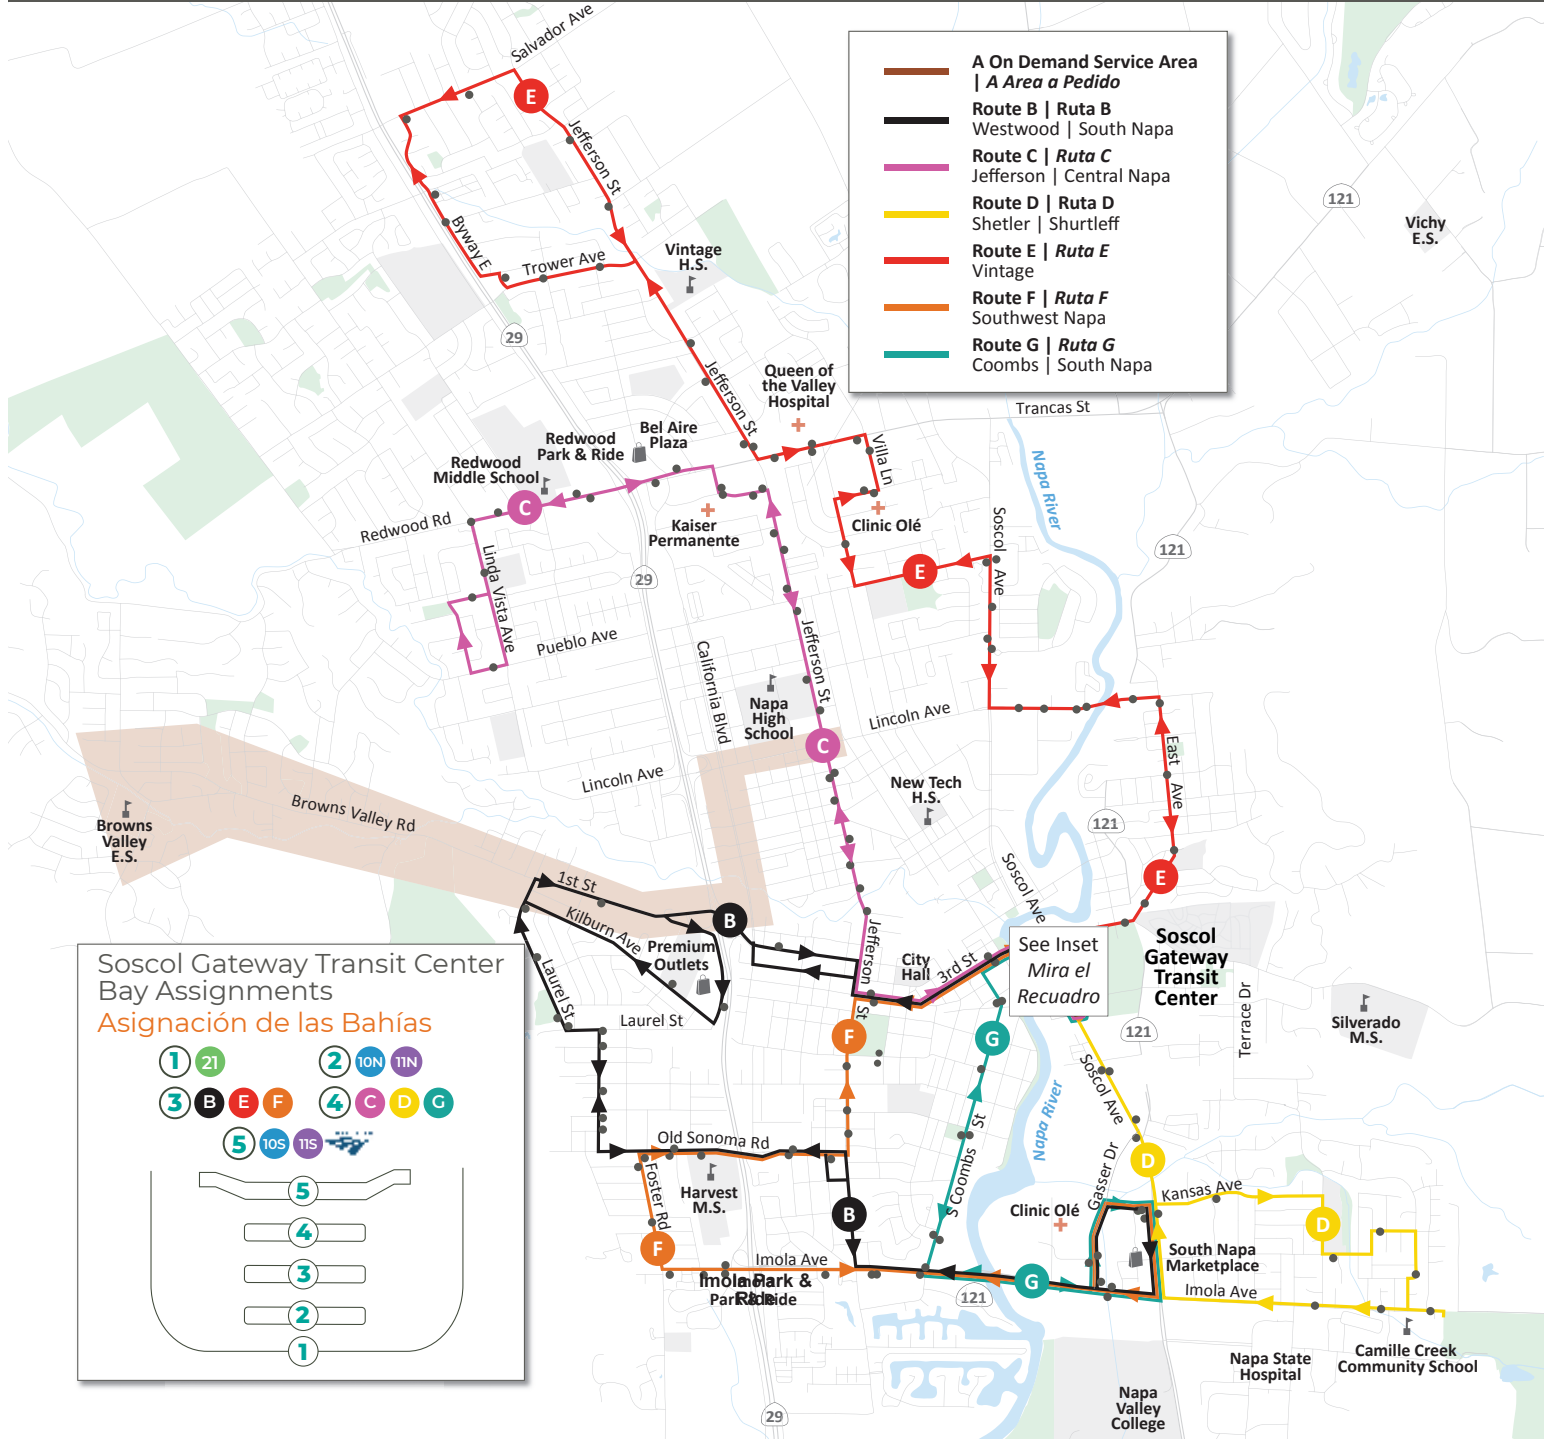

LOCAL ROUTES RUTAS LOCALES

Effective August 13, 2023
Efectivo el 13 de agosto, 2023

NVTA
NAPA VALLEY TRANSPORTATION AUTHORITY

VINE LOCAL SYSTEM MAP

MAPA DEL SISTEMA LOCAL DE VINE

MORE INFORMATION | MÁS INFORMACIÓN

Saturday | *Sabado*

pm times in **bold** *pm tiempo en obscuro*

LOOP | CIRCULO

Soscol Gateway Transit Ctr	3rd St at Brown St (WB)	Premium Outlets	Old Sonoma Rd At Underhill Dr	Imola Ave At Jefferson St	Soscol Ave At Kansas Ave	Imola and Coombs	Old Sonoma Rd At Underhill Dr	1st St At Chelsea Ave	Soscol Gateway Transit Ctr
7:00	7:04	7:13	7:20	7:26	7:32	7:37	7:43	7:51	7:58
8:00	8:04	8:13	8:20	8:26	8:32	8:37	8:43	8:51	8:58
9:00	9:04	9:13	9:20	9:26	9:32	9:37	9:43	9:51	9:58
10:00	10:04	10:13	10:20	10:26	10:32	10:37	10:43	10:51	10:58
11:00	11:04	11:13	11:20	11:26	11:32	11:37	11:43	11:51	11:58
12:00	12:04	12:13	12:20	12:26	12:32	12:37	12:43	12:51	12:58
2:00	2:04	2:13	2:20	2:26	2:32	2:37	2:43	2:51	2:58
3:00	3:04	3:13	3:20	3:26	3:32	3:37	3:43	3:51	3:58
4:00	4:04	4:13	4:20	4:26	4:32	4:37	4:43	4:51	4:58