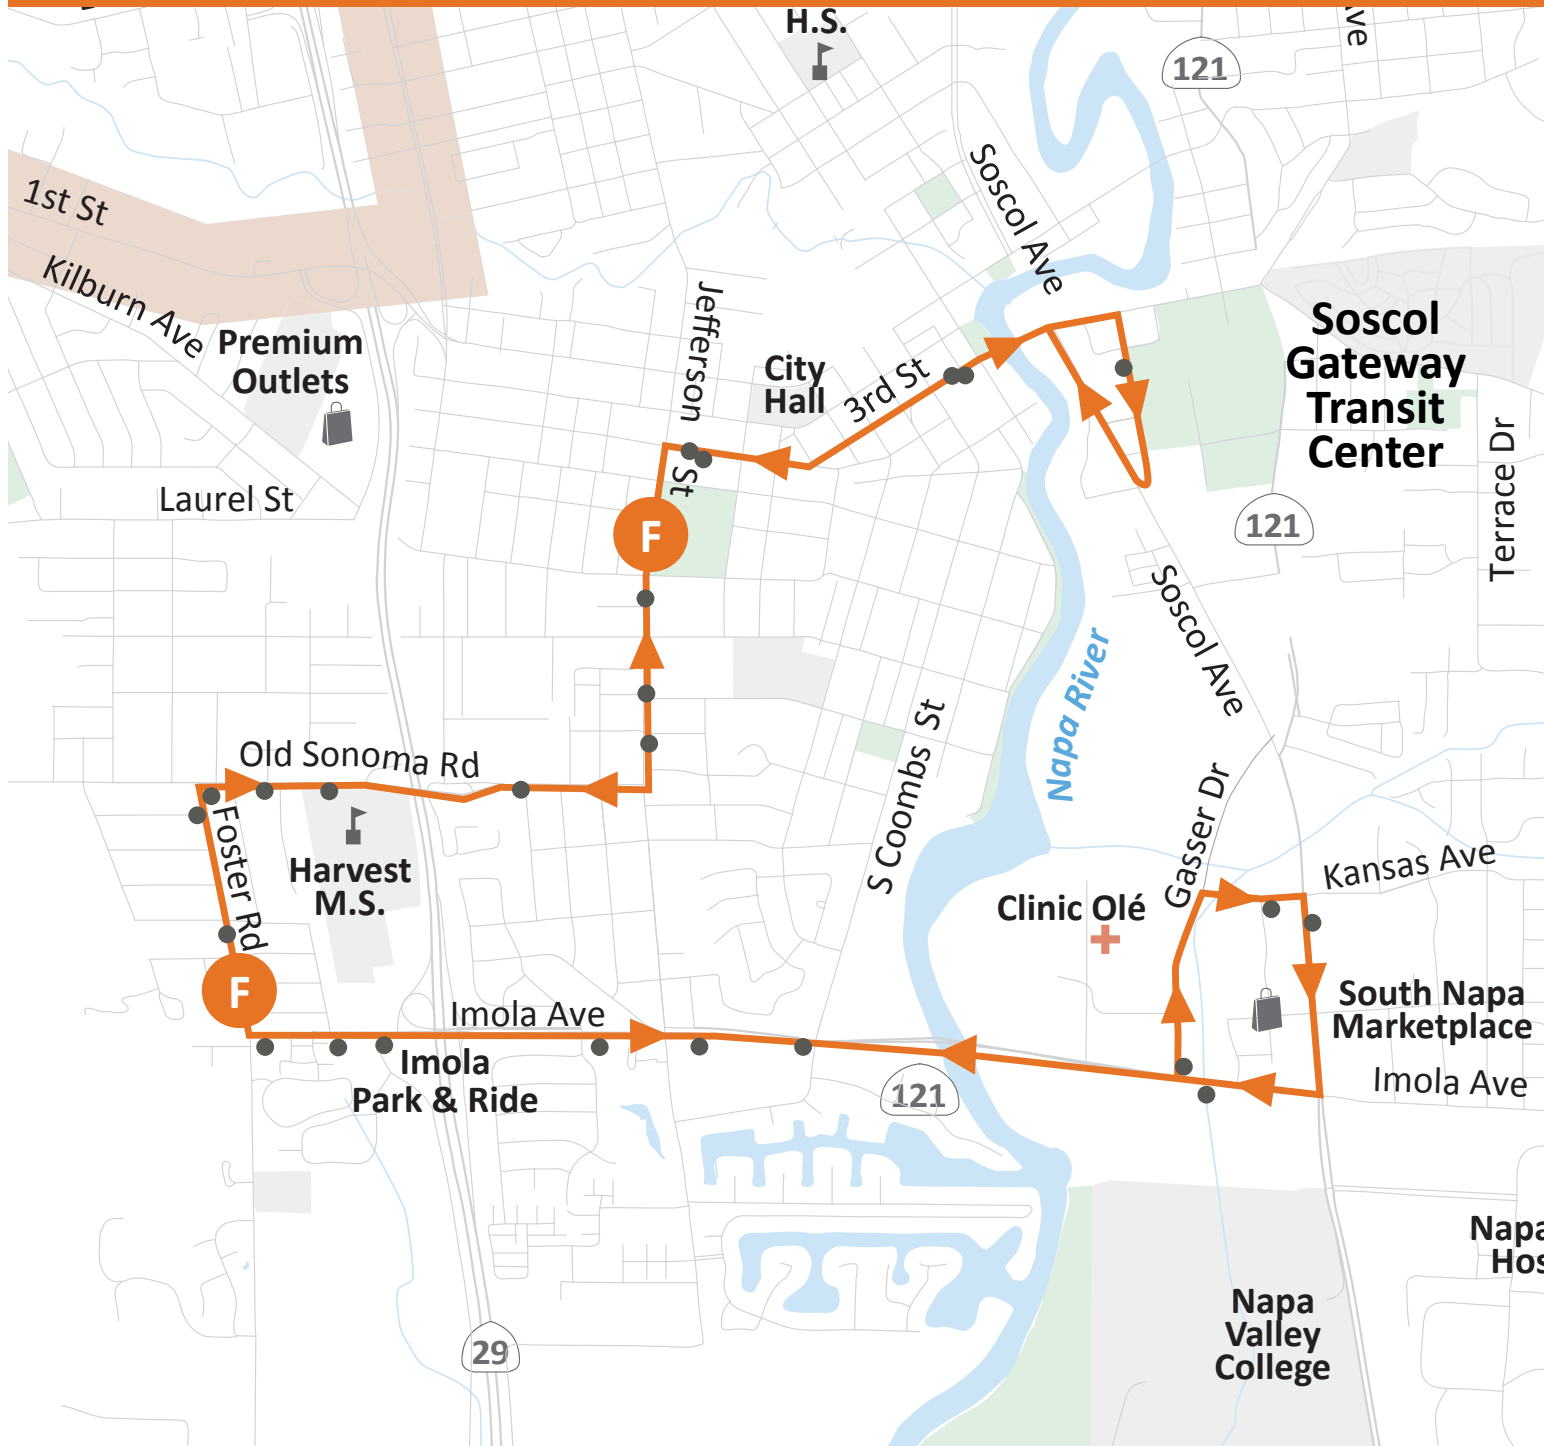

ROUTE F | SOUTHWEST NAPA

707-251-2800

VINETRANSIT.COM