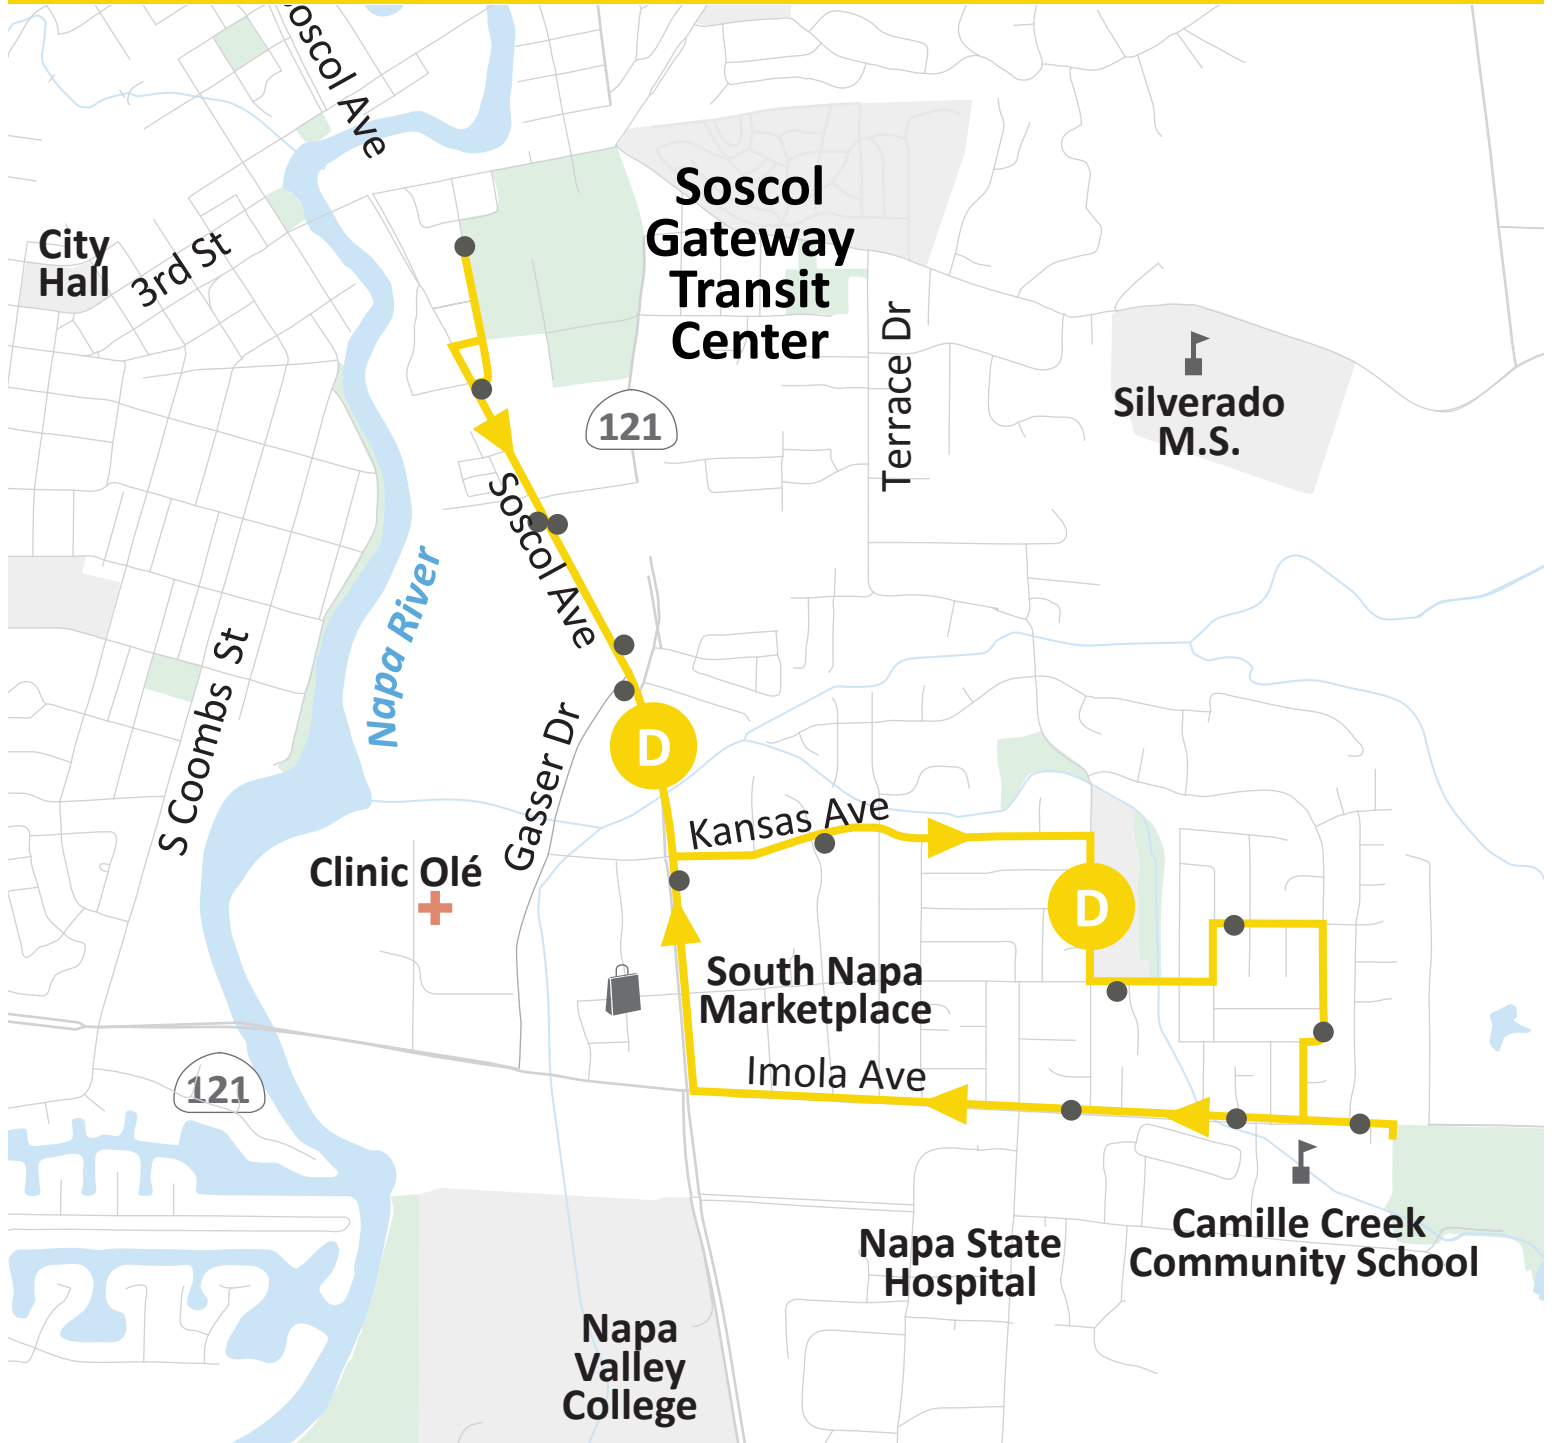

ROUTE D SHETLER | SHURTLEFF

707-251-2800

VINETRANSIT.COM