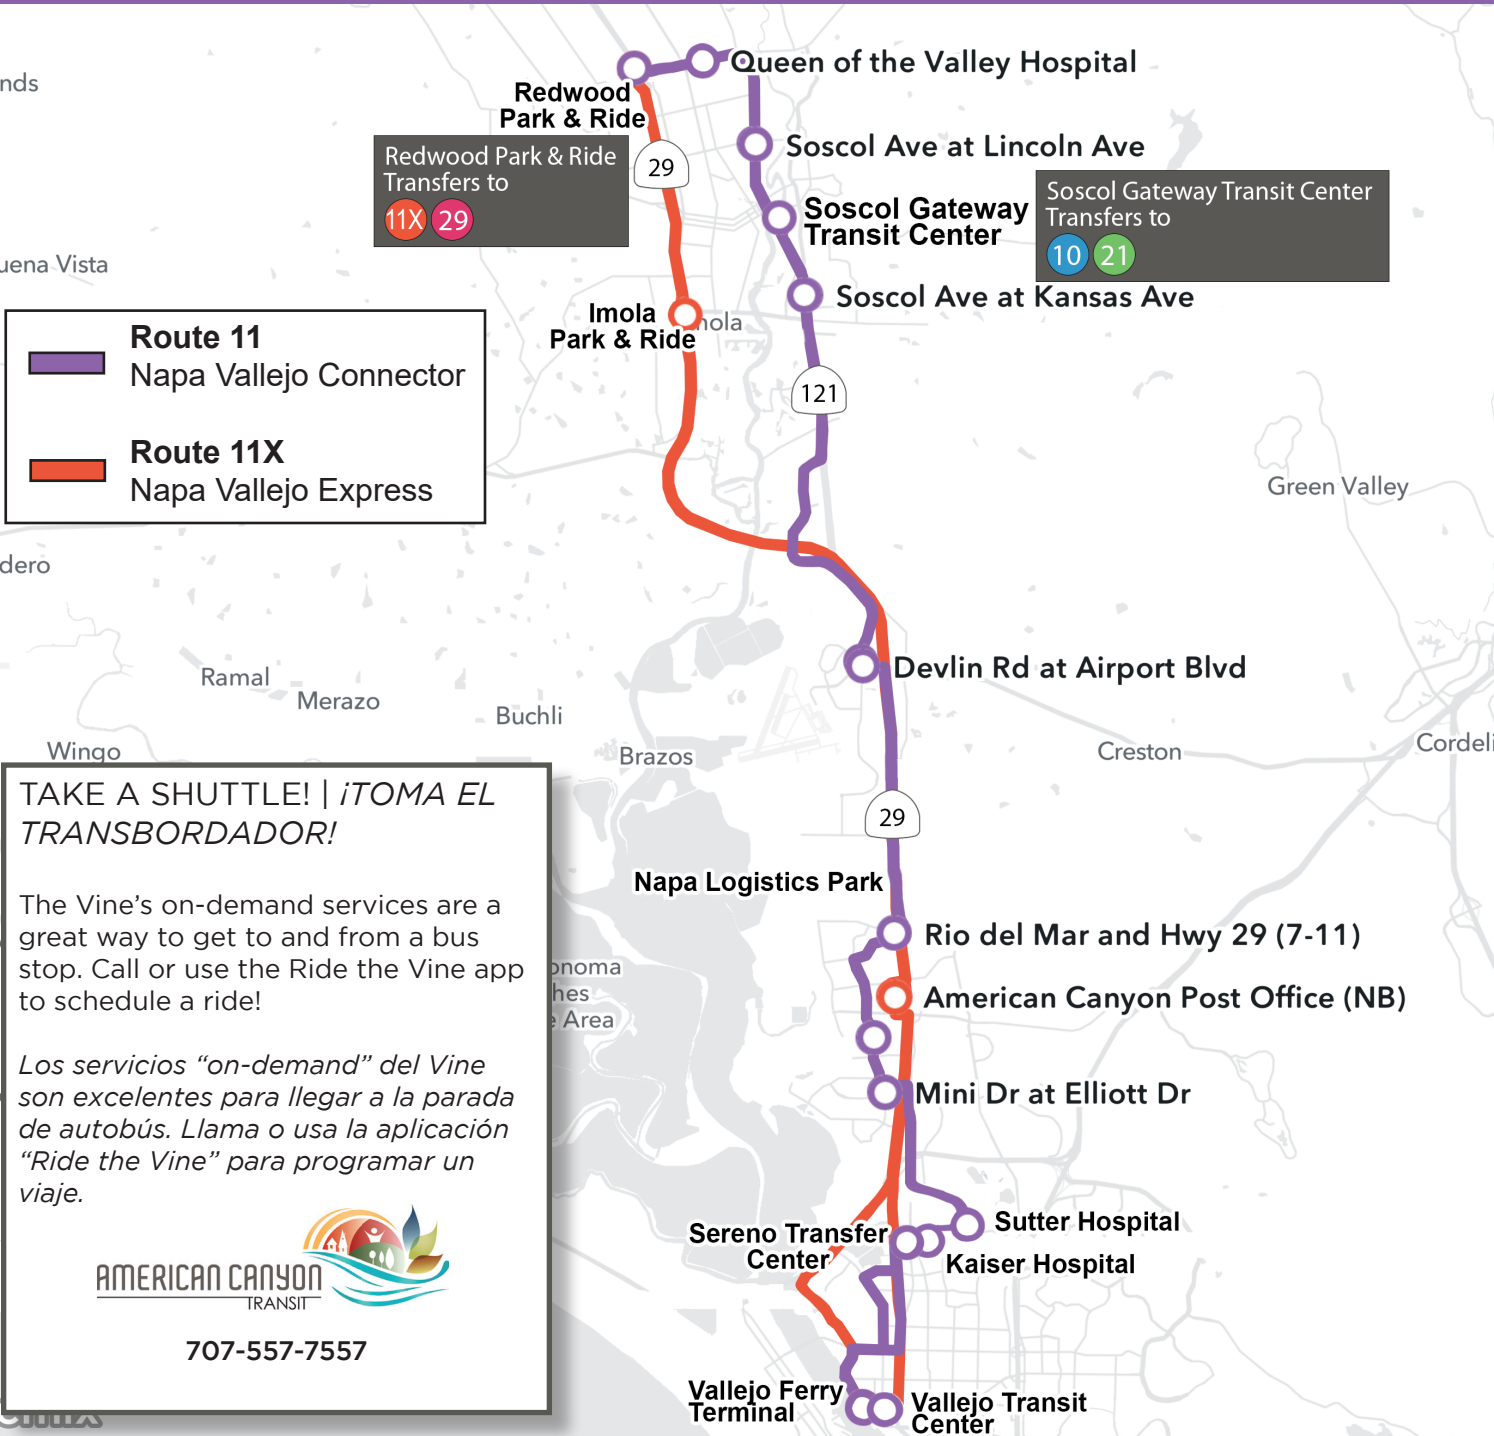

ROUTE 11 NAPA VALLEJO CONNECTOR