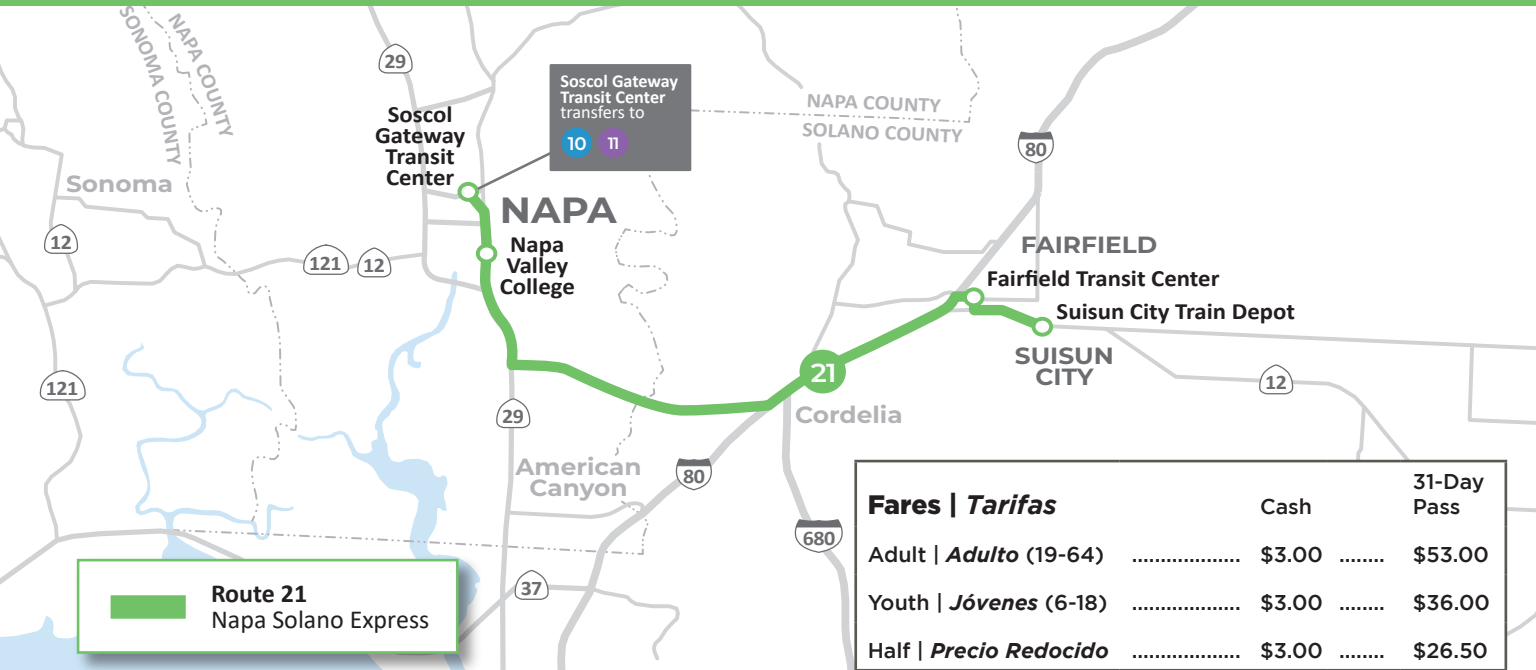

pm times in **bold**
pm tiempo en **oscuro**

ROUTE 11X NAPA VALLEJO CONNECTOR (NORTHBOUND | NORTE)

	Vallejo Ferry Terminal (North)	American Canyon Post Office (Northbound)	Imola Park and Ride	Redwood Park & Ride
Weekday <i>Entre Semana</i>	7:00	7:20	7:44	7:52
	7:40	8:00	8:24	8:32
	4:45	5:00	5:25	5:33
	5:45	6:00	6:25	6:33
	6:40	6:55	7:20	7:29

pm times in **bold**
pm tiempo en **oscuro**

Fares | Tarifas

	Cash Fare Route 11	Cash Fare Route 11X
Adult <i>Adulto</i> (19-64)	\$1.60	\$3.00
Youth <i>Jóvenes</i> (6-18)	\$1.10	\$3.00
Half <i>Media</i>	\$0.80	\$3.00

Drivers do **NOT** give change. Please have the exact fare.
Conductores NO dan cambio. Por favor tenga la tarifa exacta.

ROUTE 21 NAPA SOLANO EXPRESS

ROUTE 21 NAPA SOLANO EXPRESS (WESTBOUND | OESTE)

	Suisun City Train Depot	Fairfield Transportation Ctr	Napa Valley College	Socol Gateway Transit Center	
Weekday <i>Entre Semana</i>	6:05	6:15	6:40*	6:48	Weekday <i>Entre Semana</i>
	7:15	7:29	7:54*	8:02	
	8:15	8:29	8:54*	9:02	
	9:15	9:29	9:54*	10:02	
	10:15	10:28	10:53*	11:01	
	12:15	12:28	12:53*	1:01	
	2:15	2:28	2:53*	3:01	
	3:20	3:33	3:58*	4:06	
	4:15	4:28	4:53*	5:01	
	5:20	5:33	5:58*	6:06	
6:20	6:33		7:15		