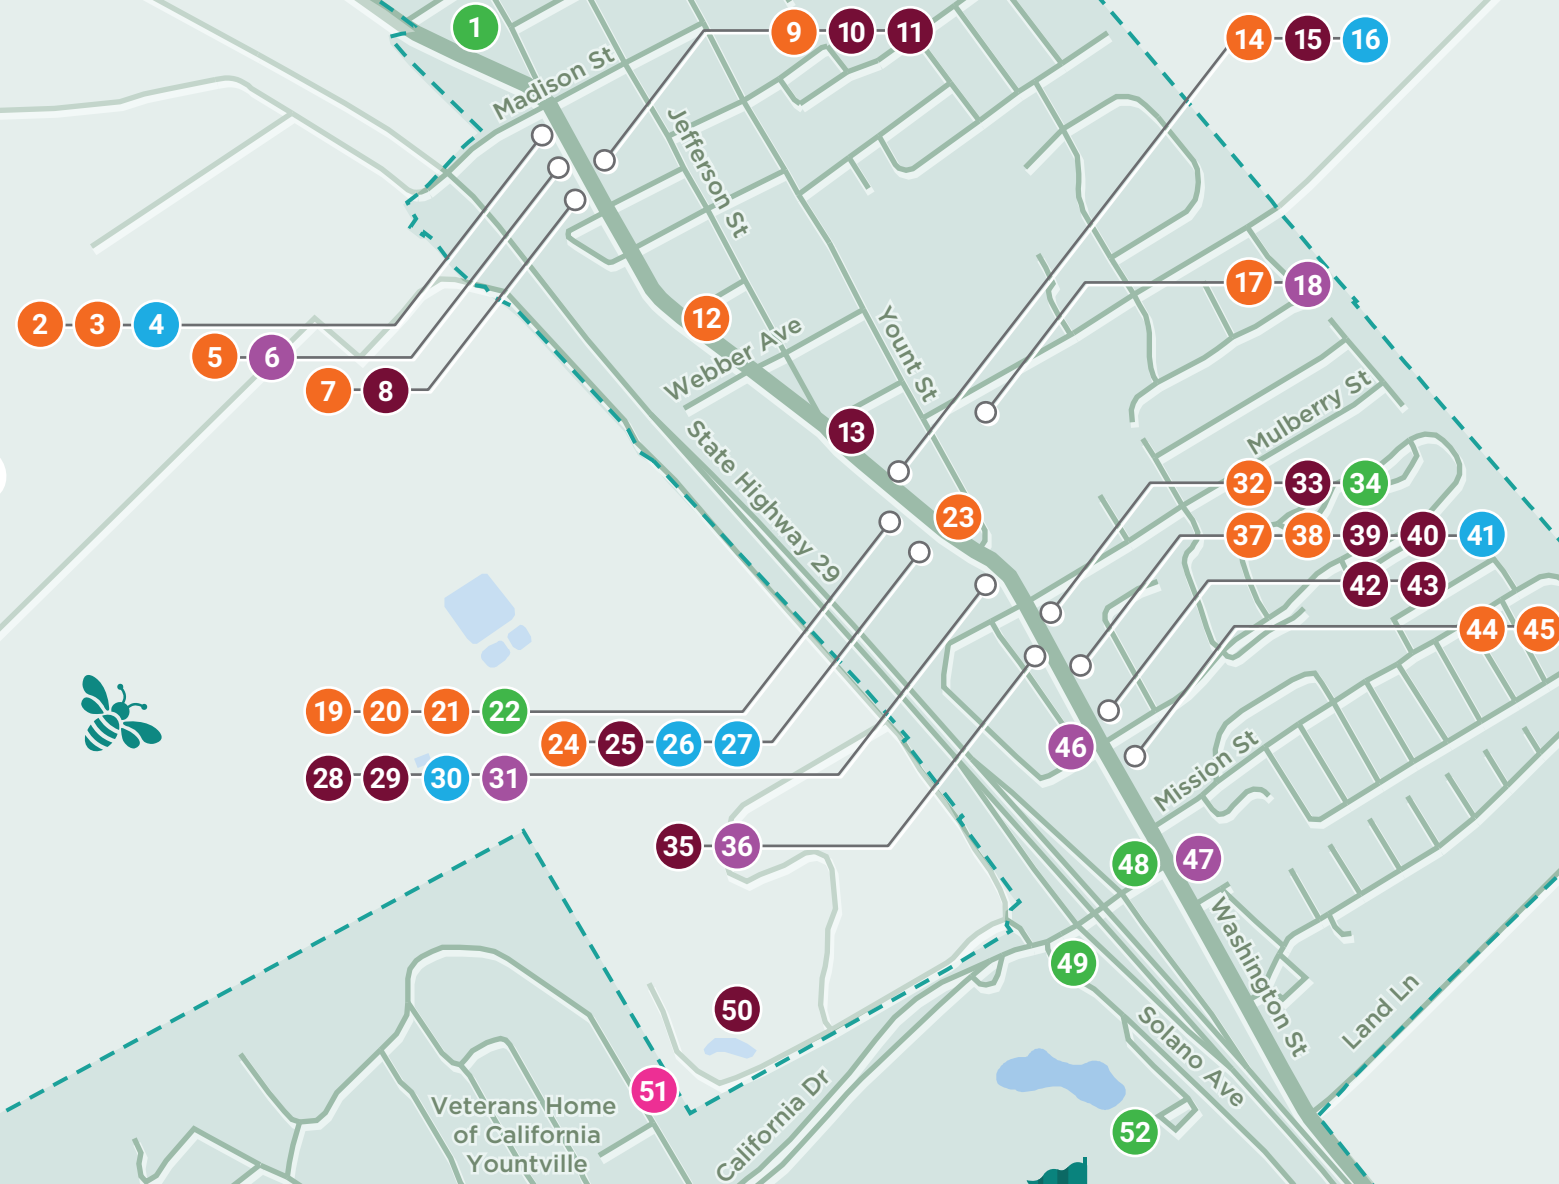

YOUNTVILLE

- ARTS & ENTERTAINMENT
- RESTAURANTS
- BAKERIES
- DELIS
- SPAS
- OUTDOOR ACTIVITIES
- STORES
- WINE

SHUTTLE SERVICE BOUNDARY

0 250FT