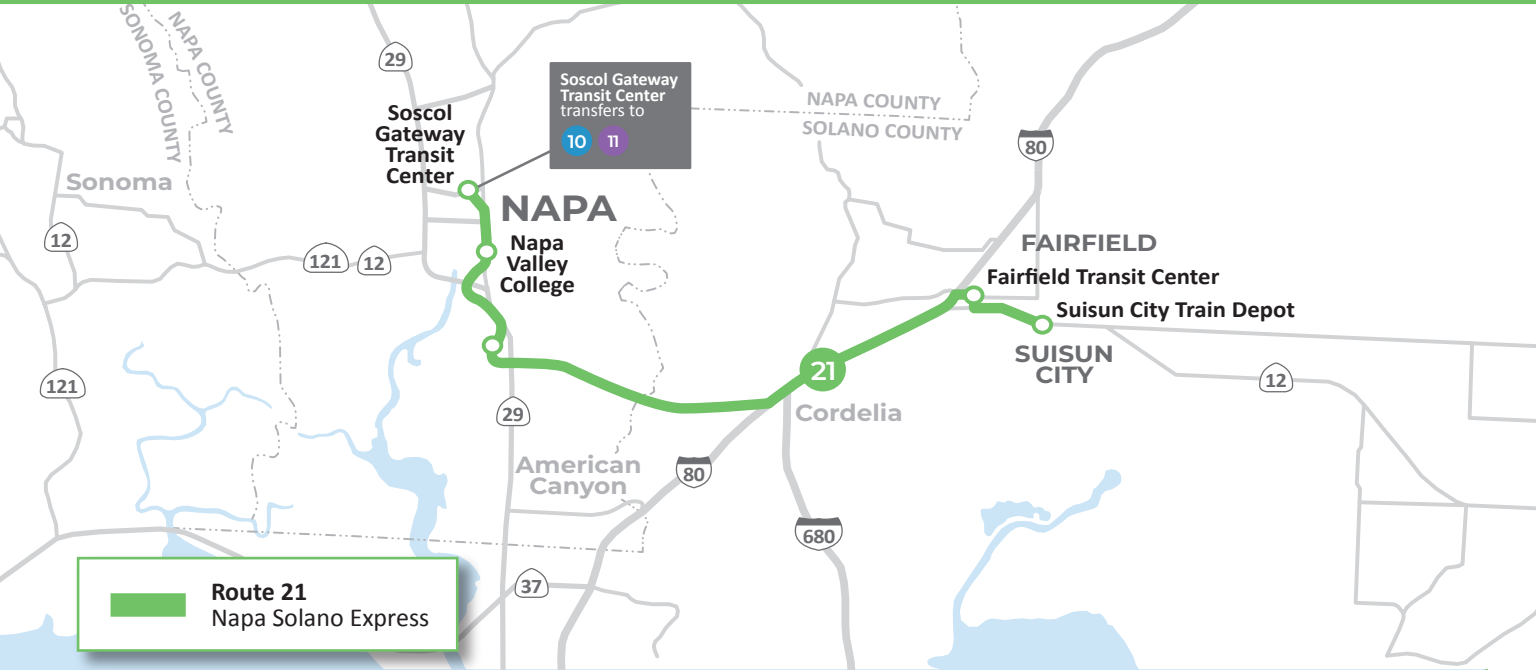

ROUTE 21 NAPA SOLANO EXPRESS

ROUTE 21 NAPA SOLANO EXPRESS (WESTBOUND | OESTE)

Suisun City Train Depot Fairfield Transportation Ctr Napa Valley College Soscol Gateway Transit Center

Weekday Entre Semana	6:05	6:15	6:45*	6:53	Weekday Entre Semana
	7:15	7:29	8:00*	8:08	
	8:15	8:29	8:54*	9:02	
	9:15	9:30	9:55*	10:03	
	10:15	10:28	10:53*	11:01	
	12:15	12:28	12:53*	1:01	
	2:15	2:28	2:53*	3:01	
	3:20	3:33	3:58*	4:06	
	4:15	4:28	4:53*	5:01	
	5:20	5:33	5:58*	6:06	
6:20	6:33		7:15		

ROUTE 21 NAPA SOLANO EXPRESS (EASTBOUND | ESTE)

Soscol Gateway Transit Center Napa Valley College Fairfield Transportation Ctr Suisun City Train Depot

Weekday Entre Semana	6:00		6:35*	6:49	Weekday Entre Semana
	7:15		7:57*	8:11	
	8:15	8:24	8:54*	9:08	
	9:15	9:24	9:54*	10:08	
	11:15	11:25	11:55*	12:05	
	1:15	1:25	1:55*	2:05	
	2:15	2:25	2:55*	3:05	
	3:15	3:25	3:57*	4:07	
	4:20	4:30	5:02*	5:12	
	5:20	5:30	6:02*	6:12	
6:15	6:25	6:55*	7:05		