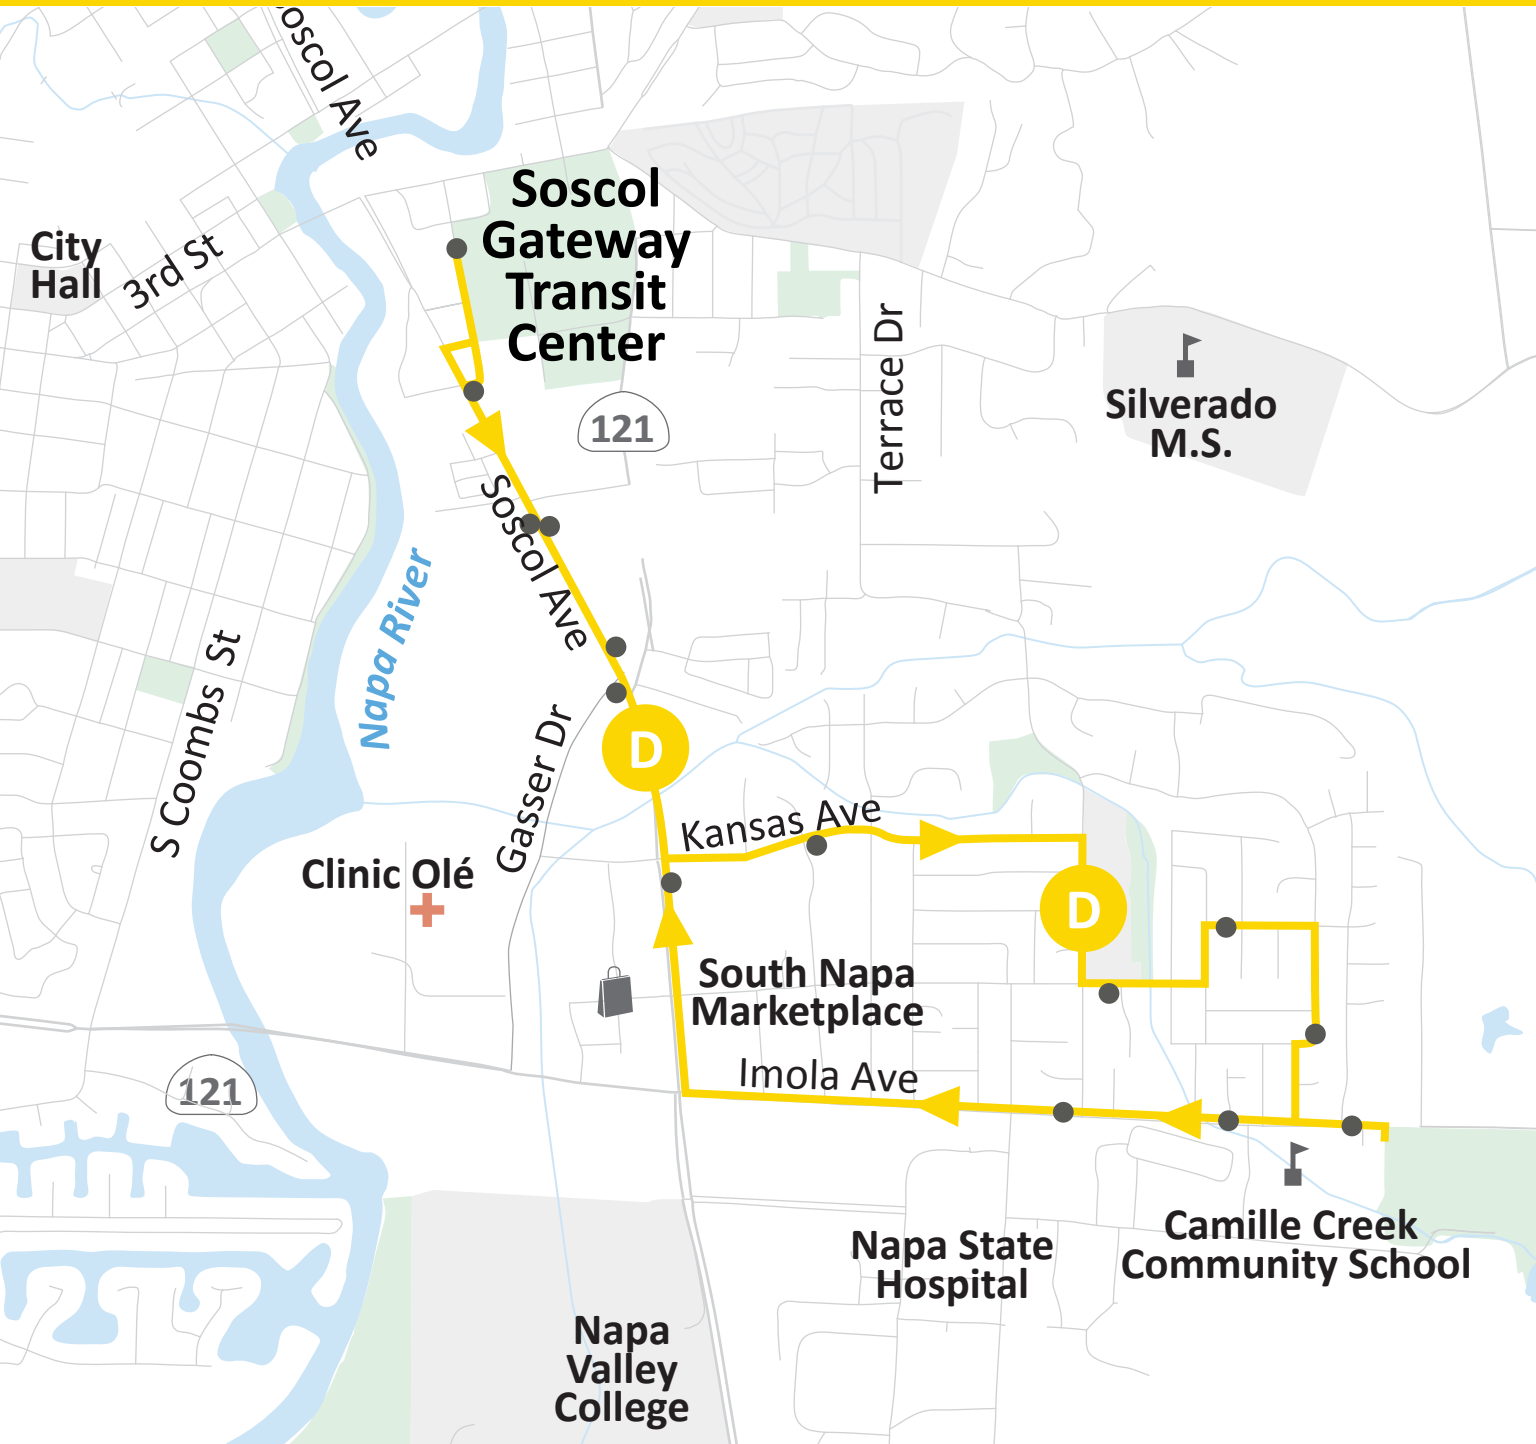

ROUTE D SHETLER | SHURTLEFF

707-251-2800

VINETRANSIT.COM

ROUTE D SHETLER | SHURTLEFF

Weekday | *Entre Semana*

PM times in **bold** | *PM tiempo en obscuro*

LOOP CIRCULO					
Soscol Gateway Transit Center	Shetler Ave at Shurtleff Ave	Camille Creek Community School	Imola Ave at Parrish Rd	Soscol Ave at Kansas Ave North	Soscol Gateway Transit Center
7:00	7:10		7:16	7:21	7:27
8:00	8:10		8:16	8:20	8:26
8:30	8:40	8:45	8:47	8:52	8:58
9:30	9:40		9:46	9:51	9:57
10:00	10:10		10:16	10:21	10:27
11:00	11:10		11:16	11:21	11:27
12:00	12:10		12:16	12:20	12:26
12:50	1:00	1:05	1:07	1:12	1:17
1:30	1:40		1:46	1:51	1:57
2:30	2:40		2:46	2:50	2:56
3:00	3:10		3:16	3:21	3:27
4:00	4:10		4:16	4:21	4:28
4:50	5:00		5:06	5:10	5:18

Saturday | *Sábado*

PM times in **bold** | *PM tiempo en obscuro*

LOOP CIRCULO					
Soscol Gateway Transit Center	Shetler Ave at Shurtleff Ave	Camille Creek Community School	Imola Ave at Parrish Rd	Soscol Ave at Kansas Ave North	Soscol Gateway Transit Center
7:30	7:39		7:45	7:49	7:55
8:30	8:39		8:45	8:49	8:55
9:30	9:39		9:45	9:49	9:55
10:30	10:39		10:45	10:49	10:55
11:30	11:39		11:45	11:49	11:55
12:30	12:39		12:45	12:49	12:55
1:30	1:39		1:45	1:49	1:55
2:30	2:39		2:45	2:49	2:55
3:30	3:39		3:45	3:49	3:55
4:30	4:39		4:45	4:49	4:55
5:30	5:39		5:45	5:49	5:55