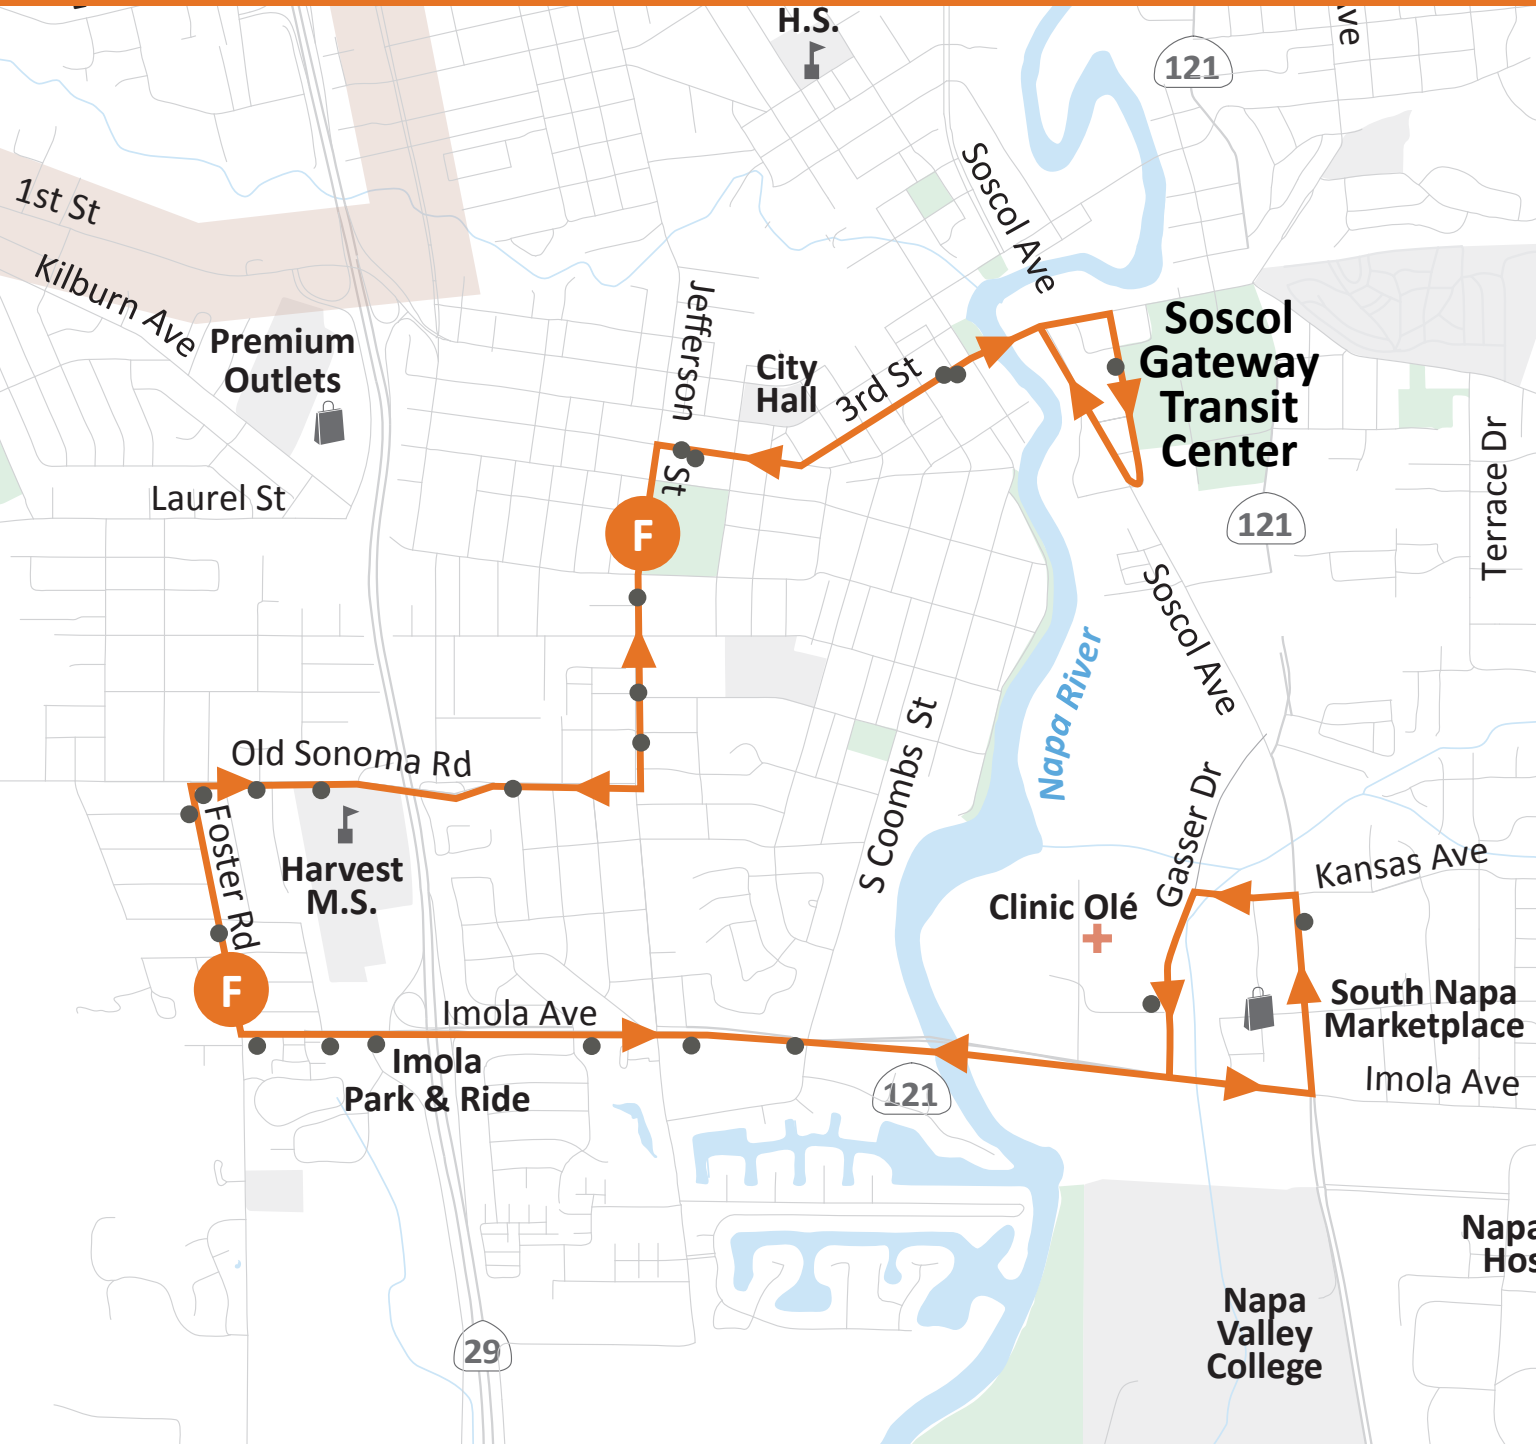

ROUTE F | SOUTHWEST NAPA

707-251-2800

VINETRANSIT.COM

ROUTE F | SOUTHWEST NAPA

Weekday | Entre Semana

PM times in **bold** | *PM tiempo en obscuro*

LOOP CIRCULO							
Soscol Gateway Transit Center	3rd St & Brown St (WB)	Old Sonoma Rd at Underhill Dr (NE)	Imola Ave at Jefferson St	Gasser at Hartle Court	Old Sonoma Rd at Underhill Dr (NE)	3rd St at Brown St	Soscol Gateway Transit Center
6:00	6:03	6:11	6:17	6:24	6:36	6:44	6:45
7:17	7:20	7:28	7:34	7:41	7:53	8:00	8:02
8:00	8:03	8:11	8:17	8:24	8:36	8:44	8:45
8:54	8:57	9:05	9:11	9:17	9:29	9:37	9:39
9:24	9:27	9:35	9:41	9:47	9:59	10:07	10:09
10:24	10:27	10:35	10:41	10:47	10:59	11:07	11:09
10:54	10:57	11:05	11:11	11:17	11:29	11:37	11:39
11:54	11:57	12:05	12:11	12:17	12:29	12:37	12:39
12:24	12:27	12:35	12:41	12:47	12:59	1:07	1:09
1:24	1:27	1:35	1:41	1:47	1:59	2:07	2:09
1:54	1:57	2:05	2:11	2:17	2:29	2:37	2:39
2:54	2:57	3:05	3:11	3:17	3:29	3:37	3:39
3:24	3:27	3:35	3:41	3:47	3:59	4:07	4:09
4:24	4:27	4:35	4:41	4:47	4:59	5:07	5:09
4:54	4:57	5:05	5:11	5:17	5:29	5:37	5:39
5:54	5:57	6:05	6:11	6:17	6:29	6:37	6:39
6:24	6:27	6:35	6:41	6:47	6:59	7:07	7:09

Saturday | Sábado

PM times in **bold** | *PM tiempo en obscuro*

LOOP CIRCULO							
Soscol Gateway Transit Center	3rd St & Brown St (WB)	Old Sonoma Rd at Underhill Dr (NE)	Imola Ave at Jefferson St	Gasser at Hartle Court	Old Sonoma Rd at Underhill Dr (SE)	3rd St at Brown St	Soscol Gateway Transit Center
7:30	7:33	7:41	7:47	7:54	8:06	8:14	8:16
8:30	8:33	8:41	8:47	8:54	9:06	9:14	9:16
9:30	9:33	9:41	9:47	9:54	10:06	10:14	10:16
10:30	10:33	10:41	10:47	10:54	11:06	11:14	11:16
11:30	11:33	11:41	11:47	11:54	12:06	12:14	12:16
12:30	12:33	12:41	12:47	12:54	1:06	1:14	1:16
1:30	1:33	1:41	1:47	1:54	2:06	2:14	2:16
2:30	2:33	2:41	2:47	2:54	3:06	3:14	3:16
3:30	3:33	3:41	3:47	3:54	4:06	4:14	4:16
4:30	4:33	4:41	4:47	4:54	5:06	5:14	5:16