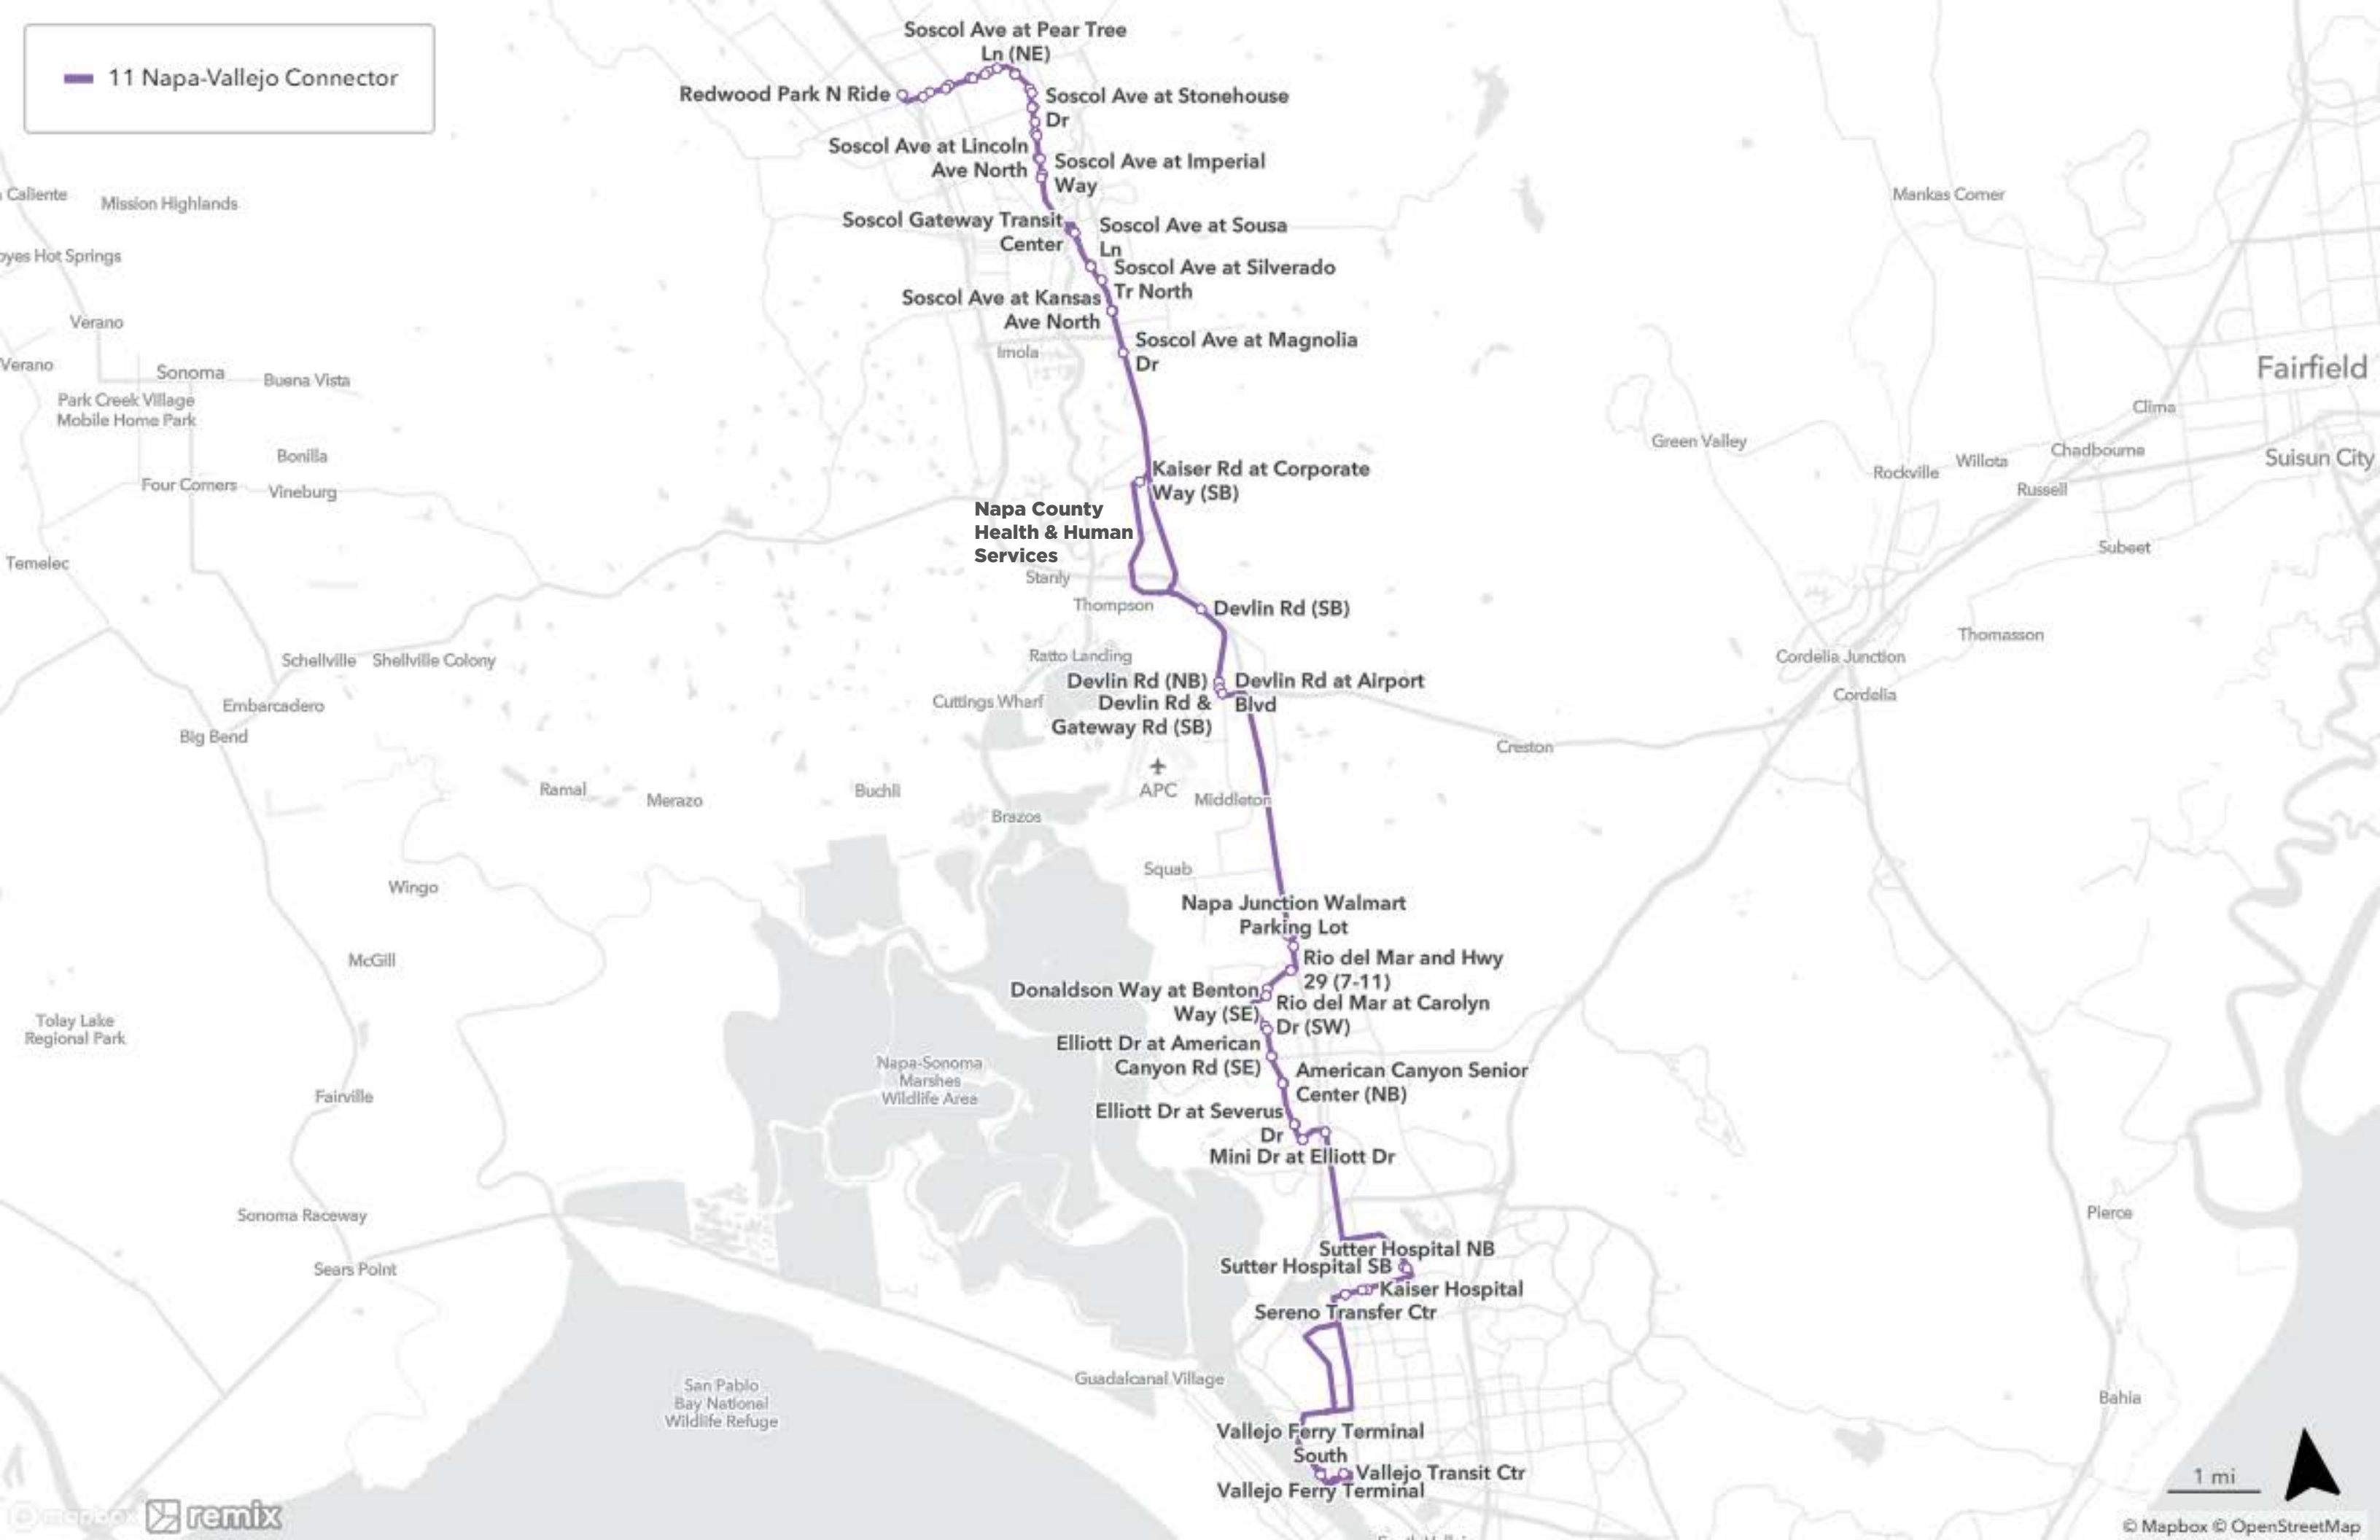

11 Napa-Vallejo Connector

1 mi

ROUTE 11 NAPA VALLEJO CONNECTOR

NORTHBOUND | NORTE

| Vallejo Ferry Terminal | Sereno Transfer Ctr | Kaiser Hospital | Sutter Hospital NB | Mini Dr at Elliott Dr | American Canyon Senior Center (NB) | Rio del Mar and Hwy 29 (7-11) | Devlin Rd at Airport Blvd | Health And Human Services | Napa Valley College (NB) | Soscol Ave at Kansas Ave North | Soscol Gateway Transit Center | Soscol Ave at Lincoln Ave North | Queen of the Valley Hospital | Redwood Park & Ride |
|-------------------------------|---------------------|-----------------|--------------------|-----------------------|------------------------------------|-------------------------------|---------------------------|---------------------------|--------------------------|--------------------------------|-------------------------------|---------------------------------|------------------------------|---------------------|
| WEEKDAY / ENTRE SEMANA | | | | | | | | | | | | | | |
| 6:30 | 6:41 | 6:44 | 6:47 | 6:56 | 6:59 | 7:06 | 7:21 | 7:29 | 7:36 | 7:40 | 7:46 | 7:53 | 8:00 | 8:06 |
| 7:30 | 7:41 | 7:44 | 7:47 | 7:56 | 7:59 | 8:06 | 8:21 | 8:29 | 8:36 | 8:40 | 8:46 | 8:53 | 9:00 | 9:06 |
| 8:20 | 8:31 | 8:34 | 8:37 | 8:46 | 8:49 | 8:56 | 9:11 | 9:19 | 9:26 | 9:31 | 9:37 | 9:44 | 9:51 | 9:57 |
| 9:20 | 9:31 | 9:34 | 9:37 | 9:46 | 9:49 | 9:56 | 10:11 | 10:19 | 10:26 | 10:31 | 10:37 | 10:44 | 10:51 | 10:57 |
| 10:20 | 10:31 | 10:34 | 10:37 | 10:46 | 10:49 | 10:56 | 11:11 | 11:19 | 11:26 | 11:31 | 11:37 | 11:44 | 11:51 | 11:57 |
| 11:20 | 11:31 | 11:34 | 11:37 | 11:46 | 11:49 | 11:56 | 12:11 | 12:19 | 12:26 | 12:31 | 12:37 | 12:44 | 12:51 | 12:57 |
| 12:20 | 12:31 | 12:34 | 12:37 | 12:46 | 12:49 | 12:56 | 1:11 | 1:19 | 1:26 | 1:31 | 1:37 | 1:44 | 1:51 | 1:57 |
| 1:20 | 1:31 | 1:34 | 1:37 | 1:46 | 1:49 | 1:56 | 2:11 | 2:19 | 2:26 | 2:31 | 2:37 | 2:44 | 2:51 | 2:57 |
| 2:20 | 2:31 | 2:34 | 2:37 | 2:46 | 2:49 | 2:56 | 3:11 | 3:19 | 3:26 | 3:31 | 3:37 | 3:44 | 3:51 | 3:57 |
| 3:20 | 3:32 | 3:35 | 3:38 | 3:48 | 3:51 | 3:58 | 4:13 | 4:21 | 4:28 | 4:33 | 4:39 | 4:46 | 4:53 | 4:59 |
| 4:20 | 4:34 | 4:40 | 4:43 | 4:52 | 4:55 | 5:02 | 5:17 | 5:25 | 5:32 | 5:37 | 5:43 | 5:50 | 5:57 | 6:03 |
| 5:30 | 5:41 | 5:44 | 5:47 | 5:56 | 5:59 | 6:06 | 6:21 | 6:29 | 6:36 | 6:41 | 6:47 | 6:54 | 7:00 | 7:05 |
| 6:30 | 6:41 | 6:44 | 6:47 | 6:56 | 6:59 | 7:06 | 7:21 | 7:29 | 7:36 | 7:41 | 7:47 | 7:54 | 8:00 | 8:05 |
| 7:30 | 7:45 | 7:48 | 7:51 | 8:00 | 8:03 | 8:10 | 8:25 | 8:33 | 8:40 | 8:44 | 8:50 | 8:57 | 9:02 | 9:07 |
| SATURDAY / SABADO | | | | | | | | | | | | | | |
| 7:45 | 7:55 | 7:56 | 7:59 | 8:09 | 8:11 | 8:18 | 8:32 | | 8:48 | 8:52 | 8:56 | 9:02 | 9:08 | 9:12 |
| 8:45 | 8:55 | 8:56 | 8:59 | 9:09 | 9:11 | 9:18 | 9:32 | | 9:48 | 9:52 | 9:56 | 10:02 | 10:08 | 10:12 |
| 9:45 | 9:55 | 9:56 | 9:59 | 10:09 | 10:11 | 10:18 | 10:32 | | 10:48 | 10:52 | 10:56 | 11:02 | 11:08 | 11:12 |
| 10:45 | 10:55 | 10:56 | 10:59 | 11:09 | 11:11 | 11:18 | 11:32 | | 11:48 | 11:52 | 11:56 | 12:02 | 12:08 | 12:12 |
| 11:45 | 11:55 | 11:56 | 11:59 | 12:09 | 12:11 | 12:18 | 12:32 | | 12:48 | 12:52 | 12:56 | 1:02 | 1:08 | 1:12 |
| 12:45 | 12:55 | 12:56 | 12:59 | 1:09 | 1:11 | 1:18 | 1:32 | | 1:48 | 1:52 | 1:56 | 2:02 | 2:08 | 2:12 |
| 1:45 | 1:55 | 1:56 | 1:59 | 2:09 | 2:11 | 2:18 | 2:32 | | 2:48 | 2:52 | 2:56 | 3:02 | 3:08 | 3:12 |
| 2:45 | 2:55 | 2:56 | 2:59 | 3:09 | 3:11 | 3:18 | 3:32 | | 3:48 | 3:52 | 3:56 | 4:02 | 4:08 | 4:12 |
| 3:45 | 3:55 | 3:56 | 3:59 | 4:09 | 4:11 | 4:18 | 4:32 | | 4:48 | 4:52 | 4:56 | 5:02 | 5:08 | 5:12 |
| 4:45 | 4:55 | 4:56 | 4:59 | 5:09 | 5:11 | 5:18 | 5:32 | | 5:48 | 5:52 | 5:56 | 6:02 | 6:08 | 6:12 |
| 5:45 | 5:55 | 5:56 | 5:59 | 6:09 | 6:11 | 6:18 | 6:32 | | 6:48 | 6:52 | 6:56 | 7:02 | 7:08 | 7:12 |
| 6:45 | 6:55 | 6:56 | 6:59 | 7:09 | 7:11 | 7:18 | 7:32 | | 7:48 | 7:52 | 7:56 | 8:02 | 8:08 | 8:12 |
| 7:45 | 7:55 | 7:56 | 7:59 | 8:09 | 8:11 | 8:18 | 8:32 | | 8:48 | 8:52 | 8:56 | 9:02 | 9:08 | 9:12 |
| SUNDAY / DOMINGO | | | | | | | | | | | | | | |
| 8:45 | 8:56 | 8:59 | 9:02 | 9:09 | 9:13 | 9:20 | 9:32 | | 9:46 | 9:51 | 9:58 | 10:03 | 10:09 | |
| 9:45 | 9:56 | 9:59 | 10:02 | 10:09 | 10:13 | 10:20 | 10:32 | | 10:46 | 10:51 | 10:58 | 11:03 | 11:09 | |
| 10:45 | 10:56 | 10:59 | 11:02 | 11:09 | 11:13 | 11:20 | 11:32 | | 11:46 | 11:51 | 11:58 | 12:03 | 12:09 | |
| 11:45 | 11:56 | 11:59 | 12:02 | 12:09 | 12:13 | 12:20 | 12:32 | | 12:46 | 12:51 | 12:58 | 1:03 | 1:09 | |
| 12:45 | 12:56 | 12:59 | 1:02 | 1:09 | 1:13 | 1:20 | 1:32 | | 1:46 | 1:51 | 1:58 | 2:03 | 2:09 | |
| 1:45 | 1:56 | 1:59 | 2:02 | 2:09 | 2:13 | 2:20 | 2:32 | | 2:46 | 2:51 | 2:58 | 3:03 | 3:09 | |
| 2:45 | 2:56 | 2:59 | 3:02 | 3:09 | 3:13 | 3:20 | 3:32 | | 3:46 | 3:51 | 3:58 | 4:03 | 4:09 | |
| 3:45 | 3:56 | 3:59 | 4:02 | 4:09 | 4:13 | 4:20 | 4:32 | | 4:46 | 4:51 | 4:58 | 5:03 | 5:09 | |
| 4:45 | 4:56 | 4:59 | 5:02 | 5:09 | 5:13 | 5:20 | 5:32 | | 5:46 | 5:51 | 5:58 | 6:03 | 6:09 | |
| 5:45 | 5:56 | 5:59 | 6:02 | 6:09 | 6:13 | 6:20 | 6:32 | | 6:46 | 6:51 | 6:58 | 7:03 | 7:09 | |
| 6:45 | 6:56 | 6:59 | 7:02 | 7:09 | 7:13 | 7:20 | 7:32 | | 7:46 | 7:51 | 7:58 | 8:03 | 8:09 | |
| 7:45 | 7:56 | 7:59 | 8:02 | 8:09 | 8:13 | 8:20 | 8:32 | | 8:46 | 8:51 | | | | |