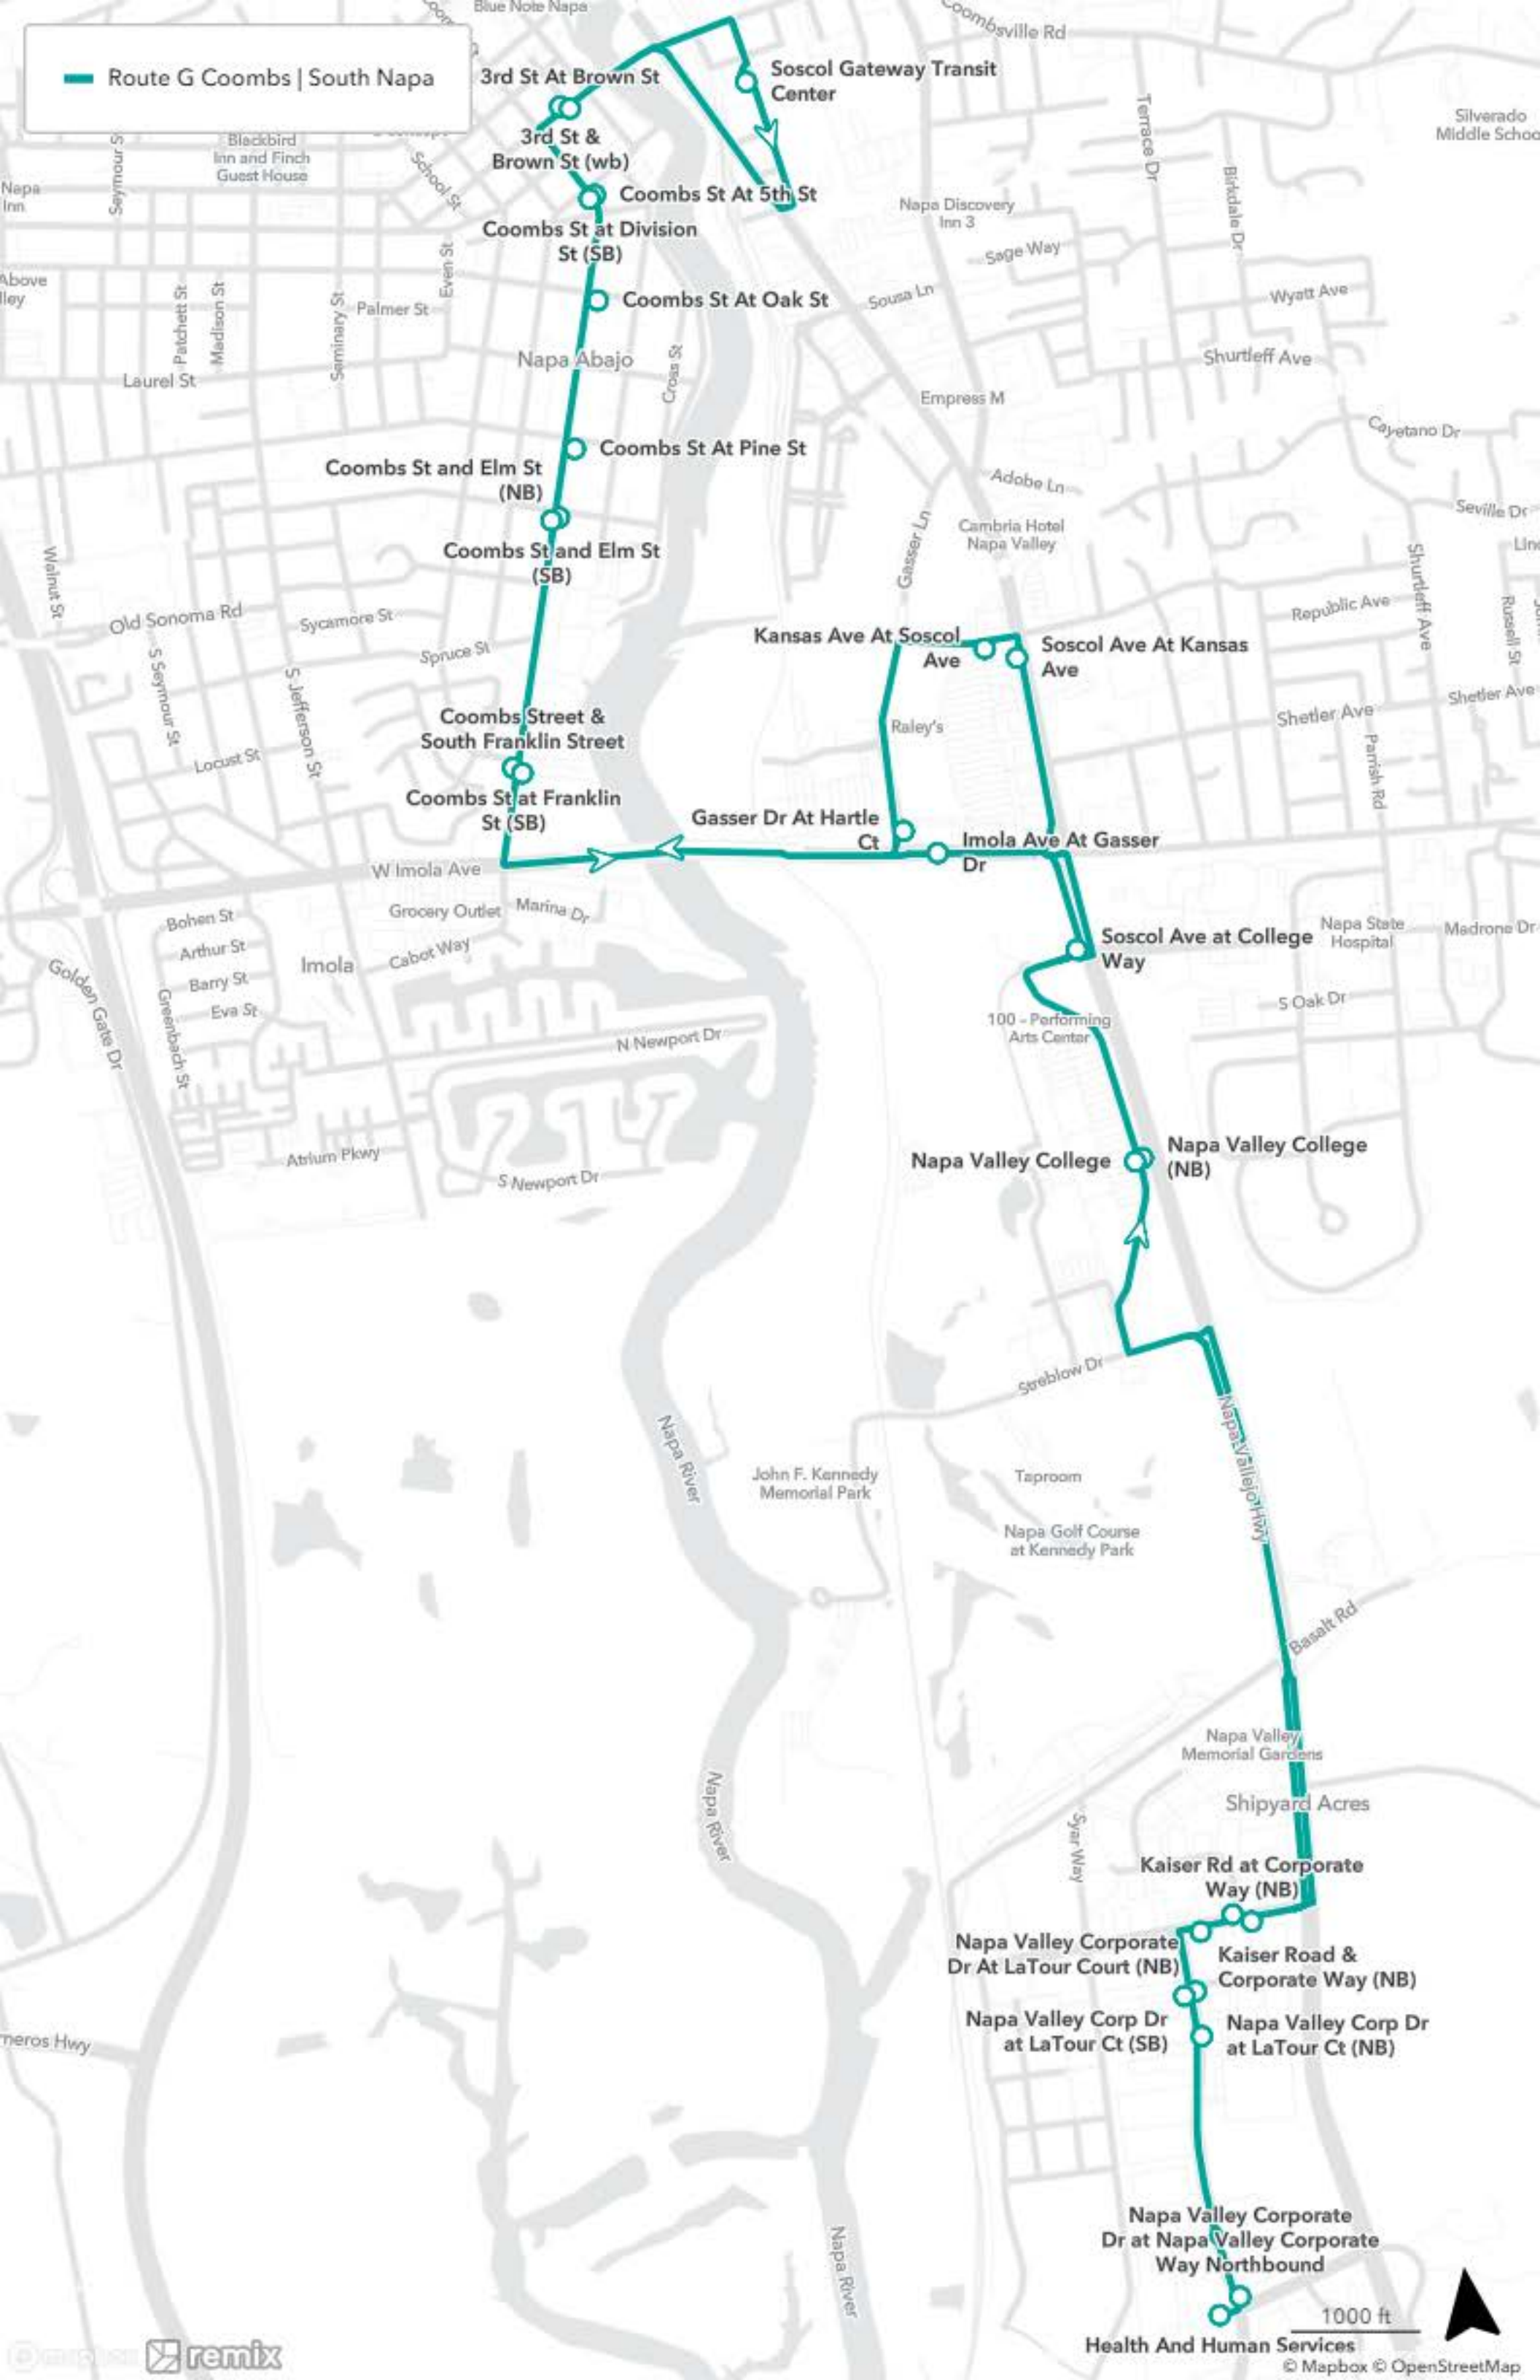

Route G Coombs | South Napa

3rd St At Brown St

Soscol Gateway Transit Center

3rd St & Brown St (wb)

Coombs St At 5th St

Coombs St at Division St (SB)

Coombs St At Oak St

Coombs St and Elm St (NB)

Coombs St and Elm St (SB)

Coombs Street & South Franklin Street

Coombs St at Franklin St (SB)

Gasser Dr At Hartle Ct

Imola Ave At Gasser Dr

Kansas Ave At Soscol Ave

Soscol Ave At Kansas Ave

Soscol Ave at College Way

# ROUTE G COOMBS | SOUTH NAPA

## SATURDAY / SABADO

Soscol Gateway Transit Center	Coombs St and Elm St (SB)	Soscol Ave at Kansas Ave	Coombs St and Elm St (NB)	Soscol Gateway Transit Center
<b>LOOP   CIRCULO</b>				
7:00	7:05	7:12	7:18	7:22
8:00	8:05	8:12	8:18	8:22
9:00	9:05	9:12	9:18	9:22
10:00	10:05	10:12	10:18	10:22
11:00	11:05	11:12	11:18	11:22
<b>12:00</b>	<b>12:05</b>	<b>12:12</b>	<b>12:18</b>	<b>12:22</b>
<b>1:00</b>	<b>1:05</b>	<b>1:12</b>	<b>1:18</b>	<b>1:22</b>
<b>2:00</b>	<b>2:05</b>	<b>2:12</b>	<b>2:18</b>	<b>2:22</b>
<b>3:00</b>	<b>3:05</b>	<b>3:12</b>	<b>3:18</b>	<b>3:22</b>
<b>4:00</b>	<b>4:05</b>	<b>4:12</b>	<b>4:18</b>	<b>4:22</b>
<b>5:00</b>	<b>5:05</b>	<b>5:12</b>	<b>5:18</b>	<b>5:22</b>