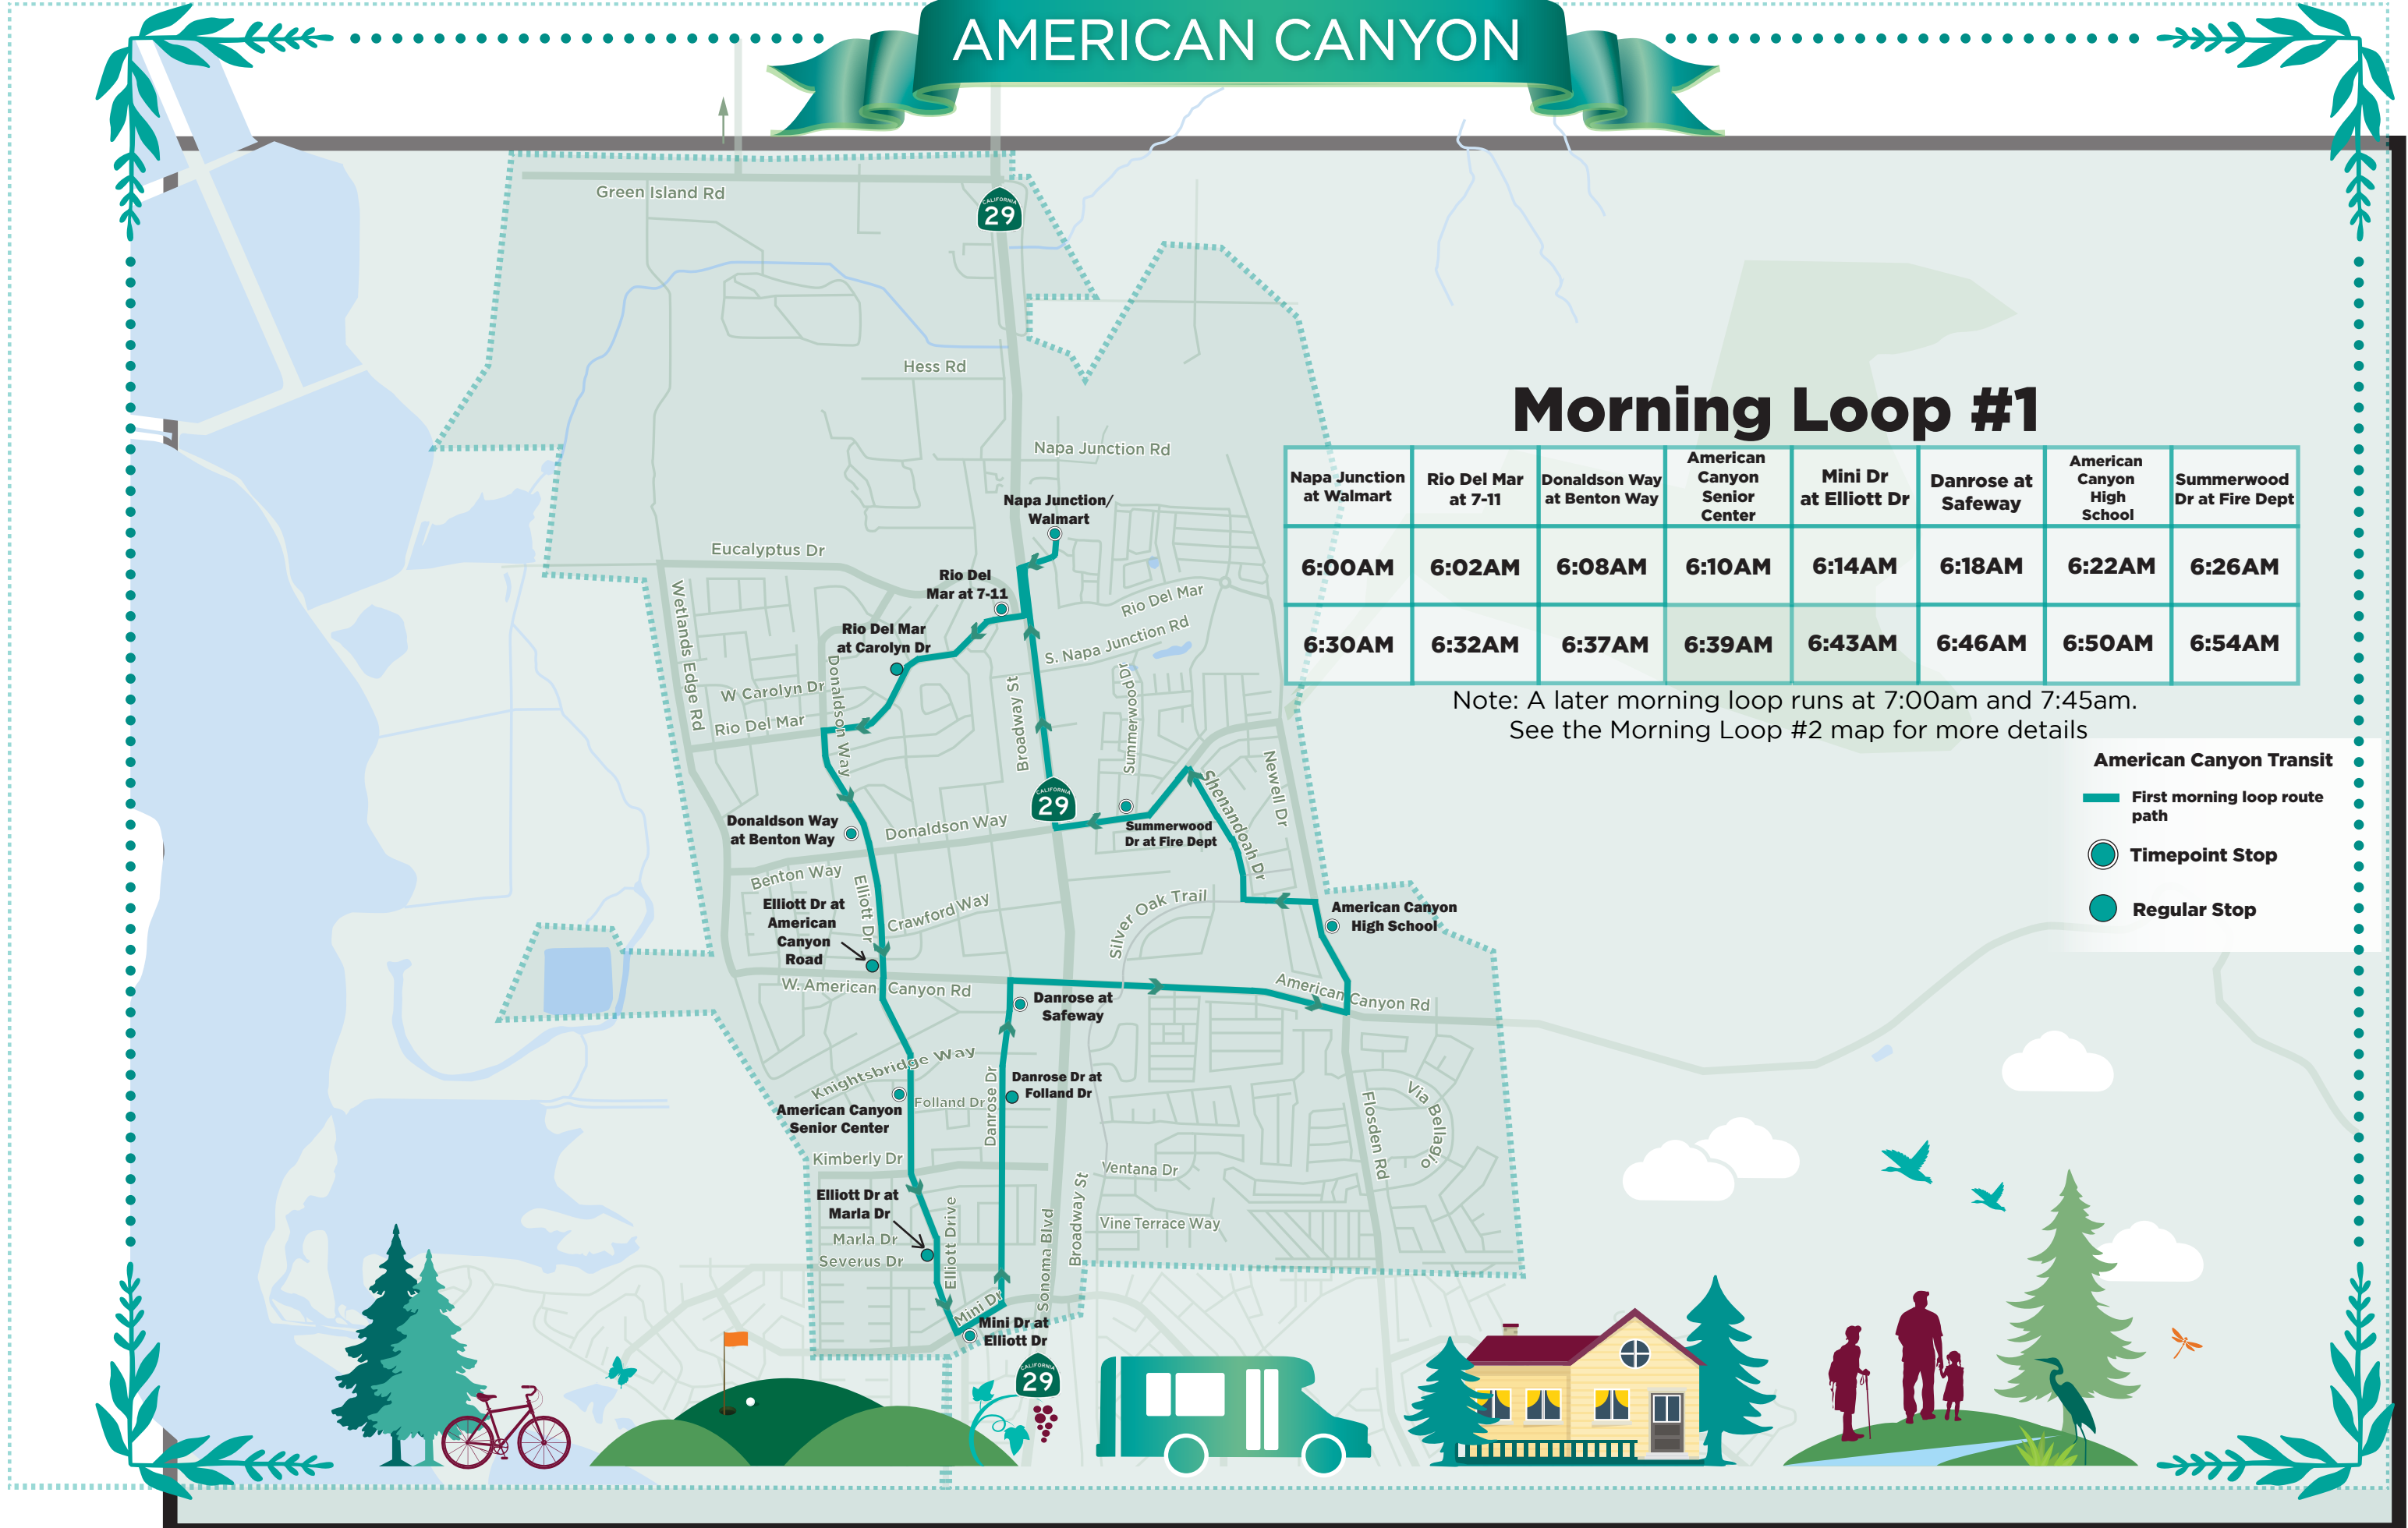

AMERICAN CANYON

Morning Loop #1

| Napa Junction at Walmart | Rio Del Mar at 7-11 | Donaldson Way at Benton Way | American Canyon Senior Center | Mini Dr at Elliott Dr | Danrose at Safeway | American Canyon High School | Summerwood Dr at Fire Dept |
|--------------------------|---------------------|-----------------------------|-------------------------------|-----------------------|--------------------|-----------------------------|----------------------------|
| 6:00AM | 6:02AM | 6:08AM | 6:10AM | 6:14AM | 6:18AM | 6:22AM | 6:26AM |
| 6:30AM | 6:32AM | 6:37AM | 6:39AM | 6:43AM | 6:46AM | 6:50AM | 6:54AM |

Note: A later morning loop runs at 7:00am and 7:45am.
See the Morning Loop #2 map for more details

American Canyon Transit

-  First morning loop route path
-  Timepoint Stop
-  Regular Stop

AMERICAN CANYON

Morning Loop #2

| Napa Junction at Walmart | Rio Del Mar at 7-11 | Donaldson Way at Benton Way | Danrose at Kimberly Dr. | Broadway at Vine Terrace Way | Broadway at American Canyon Rd | American Canyon High School |
|--------------------------|---------------------|-----------------------------|-------------------------|------------------------------|--------------------------------|-----------------------------|
| 7:00AM | 7:05AM | 7:10AM | 7:12AM | 7:17AM | 7:20AM | 7:25AM |
| | 7:45AM | 7:50AM | 7:52AM | 7:57AM | 8:00AM | 8:05AM |

American Canyon Transit

-  First morning loop route path
-  Timepoint Stop
-  Regular Stop