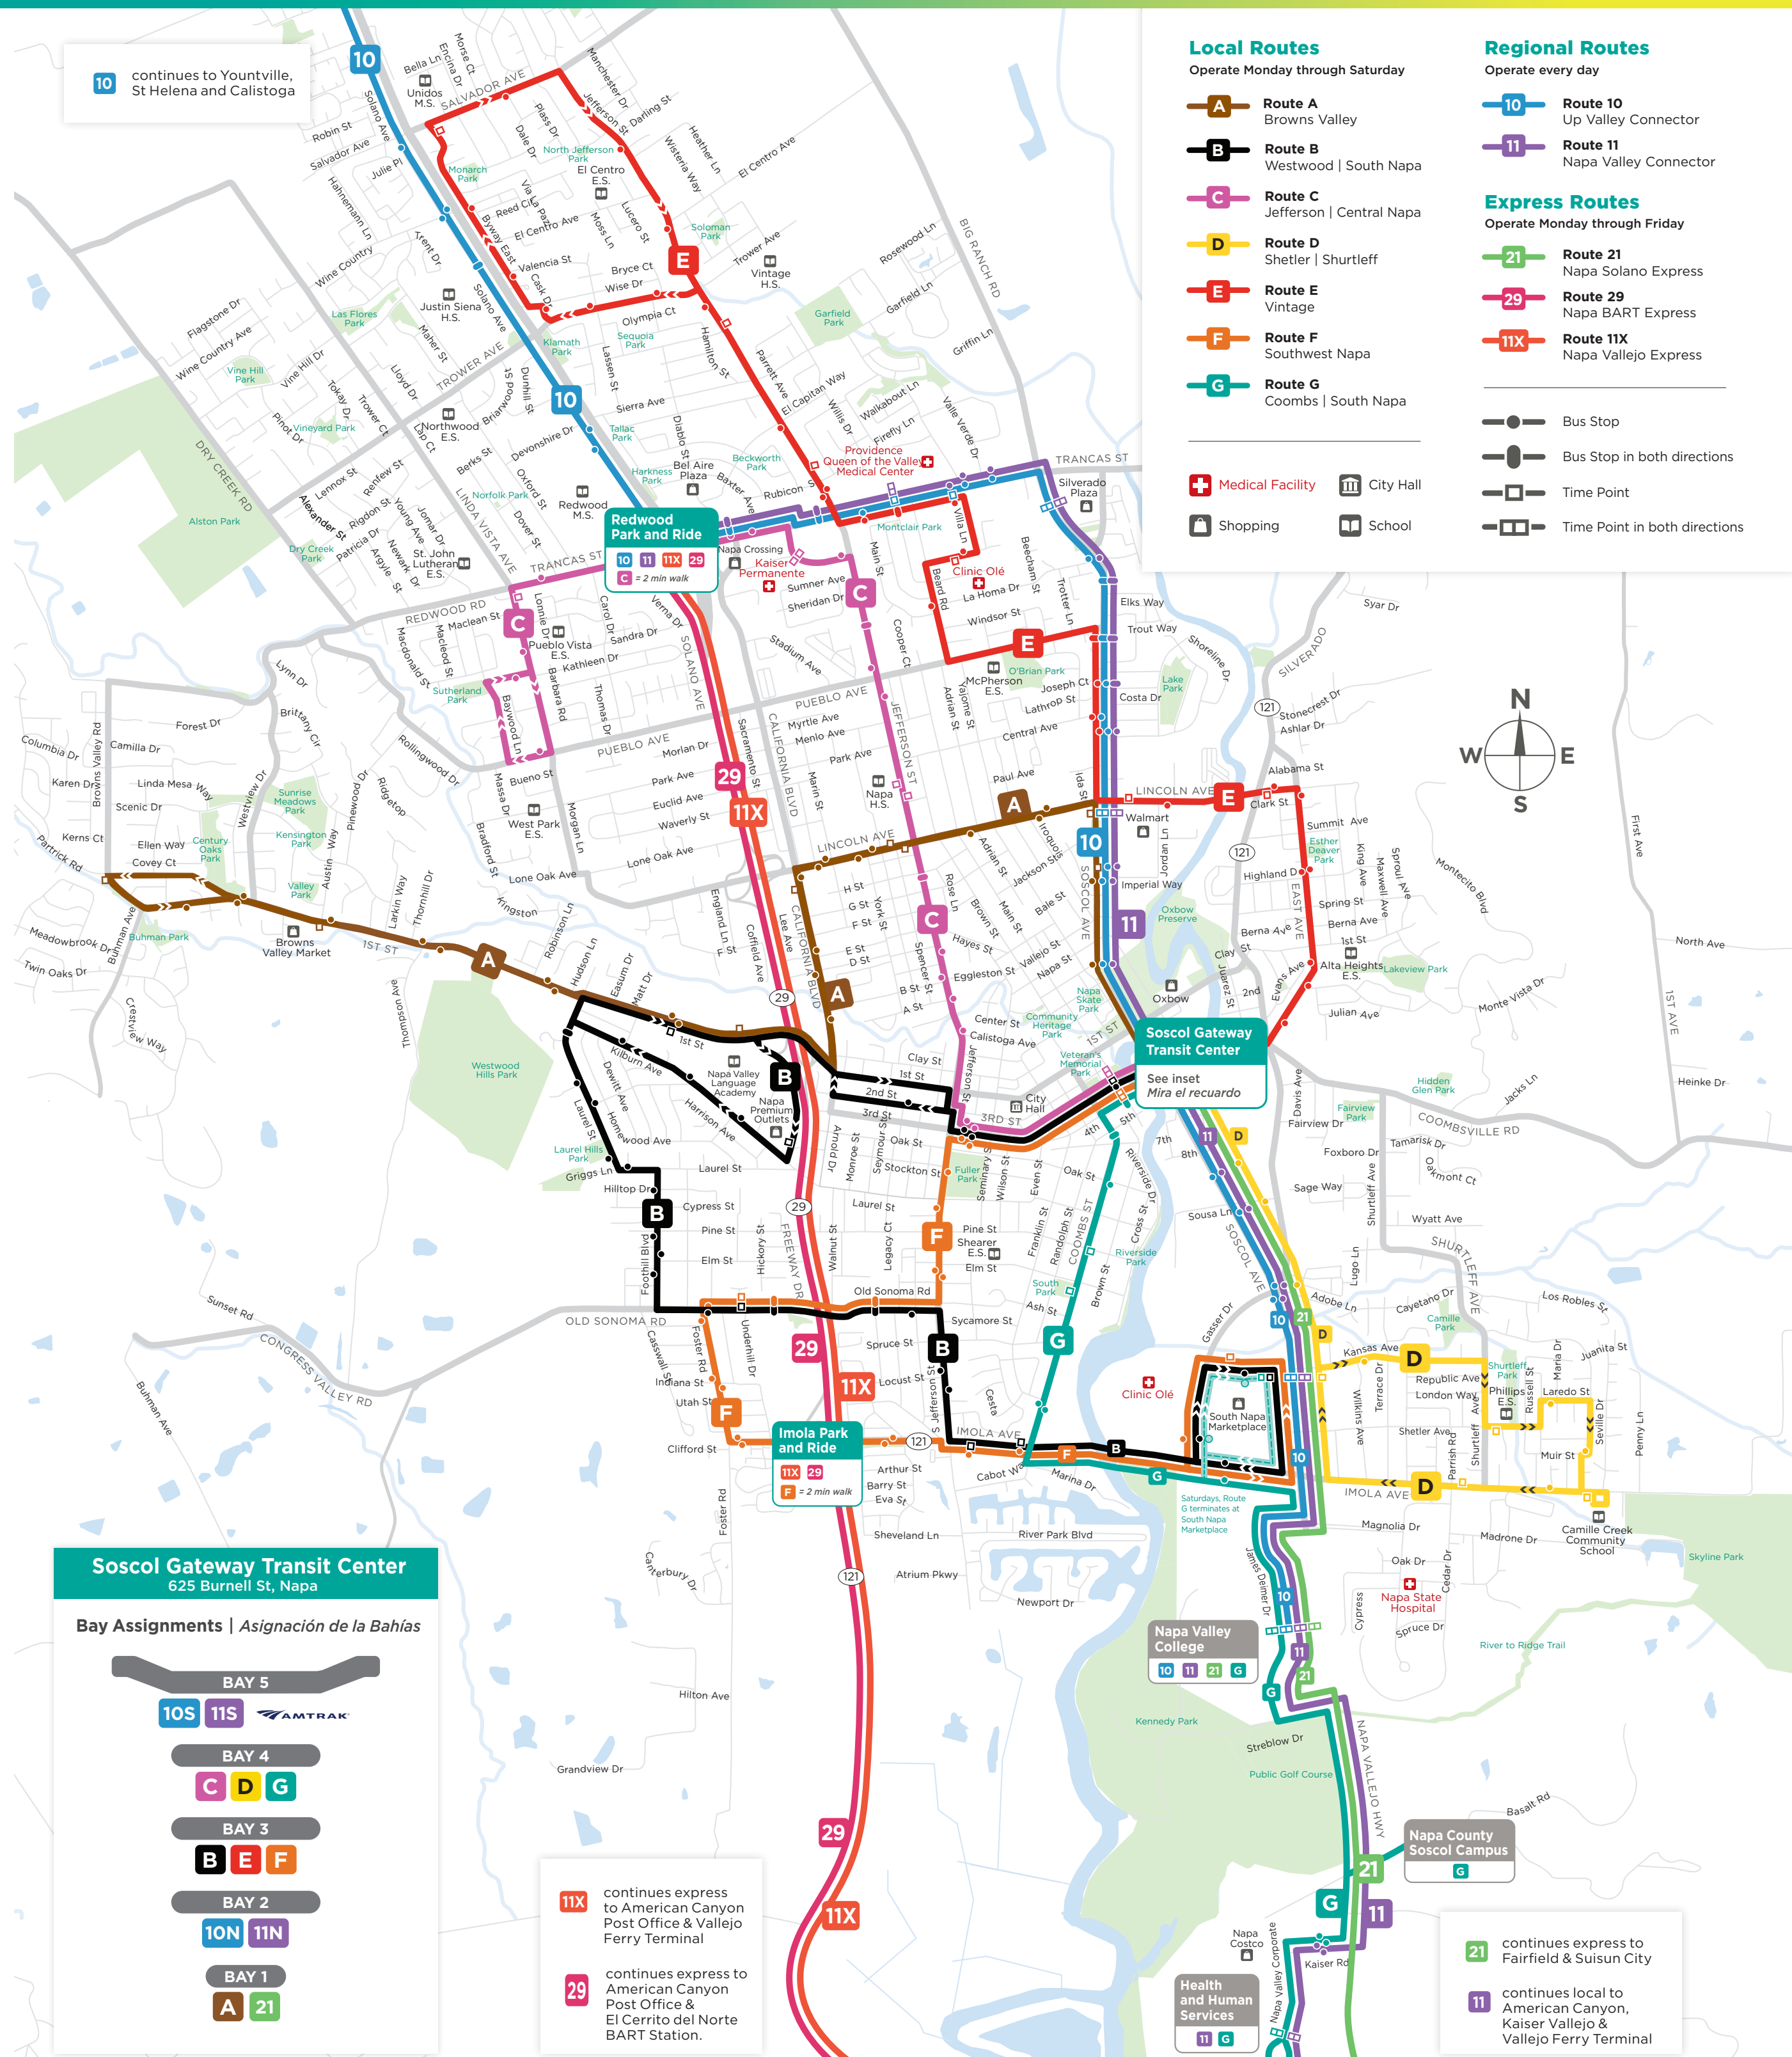

- No música ruidosa
- No comida o bebidas abiertas
- No fumar de ningún tipo
- No molestar a otros pasajeros
- No conversaciones telefónicas ruidosas
- Siempre paga la tarifa correcta

Other Services | Otros Servicios

For paratransit information, visit vinetransit.com/vine-go or call the number below.

Para información sobre servicios de paratransito, por favor visite vinetransit.com/vine-go o llame al numero abajo.

Eligibility
Elegibilidad
707-253-4649

Reservations
Reservaciones
707-252-2600

For local shuttle service in Napa Valley, call the number below.

Para servicios de transporte local en Napa Valley, llame al numero abajo.

707-312-1509

707-963-3007

707-557-7557

707-963-4229

Holidays | Días festivos

No regular bus service
No hay servicio regular de autobuses

New Year's Eve if on a Sunday
El 31 de diciembre si es un Domingo

New Year's Day | Año Nuevo

Memorial Day | Día Conmemorativo

July 4th | 4 de julio

Labor Day | Día del Trabajo

Thanksgiving Day | Día de Acción de Gracias

Christmas Day | Día de Navidad

Saturday schedules with Routes 11X, 21, and 29
Los horarios sábado con Rutas 11X, 21, y 29:

President's Day | Día del presidente

Christmas Eve | El 24 de diciembre

New Year's Eve | El 31 de diciembre

Track Your Bus Rastrea tu Autobús

1. Use the App (Transit App)
2. Use Google Maps
3. Call customer service: 707-251-2800
4. Visit our website:
   www.vinetransit.com/routes

Soscol Gateway Transit Center
625 Burnell St, Napa

Bay Assignments | Asignación de la Bahías

- BAY 5: 10S, 11S, AMTRAK
- BAY 4: C, D, G
- BAY 3: B, E, F
- BAY 2: 10N, 11N
- BAY 1: A, 21

11X continues express to American Canyon Post Office & Vallejo Ferry Terminal

29 continues express to American Canyon Post Office & El Cerrito del Norte BART Station.

21 continues express to Fairfield & Suisun City

11 continues local to American Canyon, Kaiser Vallejo & Vallejo Ferry Terminal

How to Pay | Como Pagar

Passes | Pases

	Day Pass*	20-Ride Pass**	31-Day Pass*	Route 29 31-Day Pass***
Adult | Adulto (19-64)	$7.00	$30.00	$55.00	$125.00
Youth | Jóvenes (6-18)	$5.00	$21.00	$37.00	$125.00
Half | Media	$3.50	$15.00	$27.50	$125.00

*Not valid on Route 29
No es valido en la ruta 29

**Routes 10, 11 one "ride," Route 21 two "rides," Route 29 three "rides"
Rutas 10, 11 un paseo, 21 dos (2) paseos, 29 tres (3) paseos

***Valid on all Vine routes
Valido en todas las rutas

Transfers | Traslados

Transfers on the Vine are free. Please ask for transfers when boarding. Transfers are valid for one and a half hours after they are issued. No free transfers between Routes 10 and 11. There are no free transfers to the Route 29. Transfers cannot be used on the same route.

Los traslados en el Vine son gratis. Por favor, pida un traslado al subir al autobús. Los traslados son válidos por una hora y media después de su emisión. No hay traslados gratis entre las Rutas 10 y 11. No hay traslados gratis a la Ruta 29. No puedes usar traslados en la misma ruta.

Fares | Tarifas

Adult | Adulto (19-64)	$2.00
Youth | Jóvenes (6-18)	$1.25
Half | Media*	$1.00
Express**	$3.50
BART***	$6.00

*Seniors (65+), disabled individuals, or Medicare Card holders
Personas mayores, Personas con discapacidad, or Los titulares de las tarjetas de Medicare

**Fare on Route 21
Tarifa para las ruta 21

***Fare for Route 29
Tarifa para las ruta 29

Children 5 and younger ride free with an adult.

Niños 5 o menos viajan gratis con un adulto.

Income-qualified riders: save 50% on fares. Apply at clipperstartcard.com.

Pasajeros con ingresos calificados: ahorra un 50% en las tarifas. Aplica en clipperstartcard.com.

Mobile Payment | Pago Movil

Pay with your phone!
¡Paga con tu teléfono!

Clipper

All-in-one transit app!
Pay your fares on the Vine, Vallejo Ferry, BART, and other Bay Area transit agencies. Download the app on the Apple App Store or the Google Play Store.

¡La aplicación de tránsito todo-enuno para la región del área de la bahía! ¡Paga tu pasaje para el sistema de Vine, Vallejo Ferry, BART u otros sistemas de tránsito en la región! Descarga la aplicación en el Apple App Store o Google Play Store.

Purchase passes by phone 707-251-2800, by mail, or online at vinetransit.com
Comprar pases por teléfono 707.251.2800, correo, o visitando vinetransit.com

Passes are sold at the following location:
Pases se venden en el siguiente lugar:
Transit Center
625 Burnell St
Napa, CA 94559