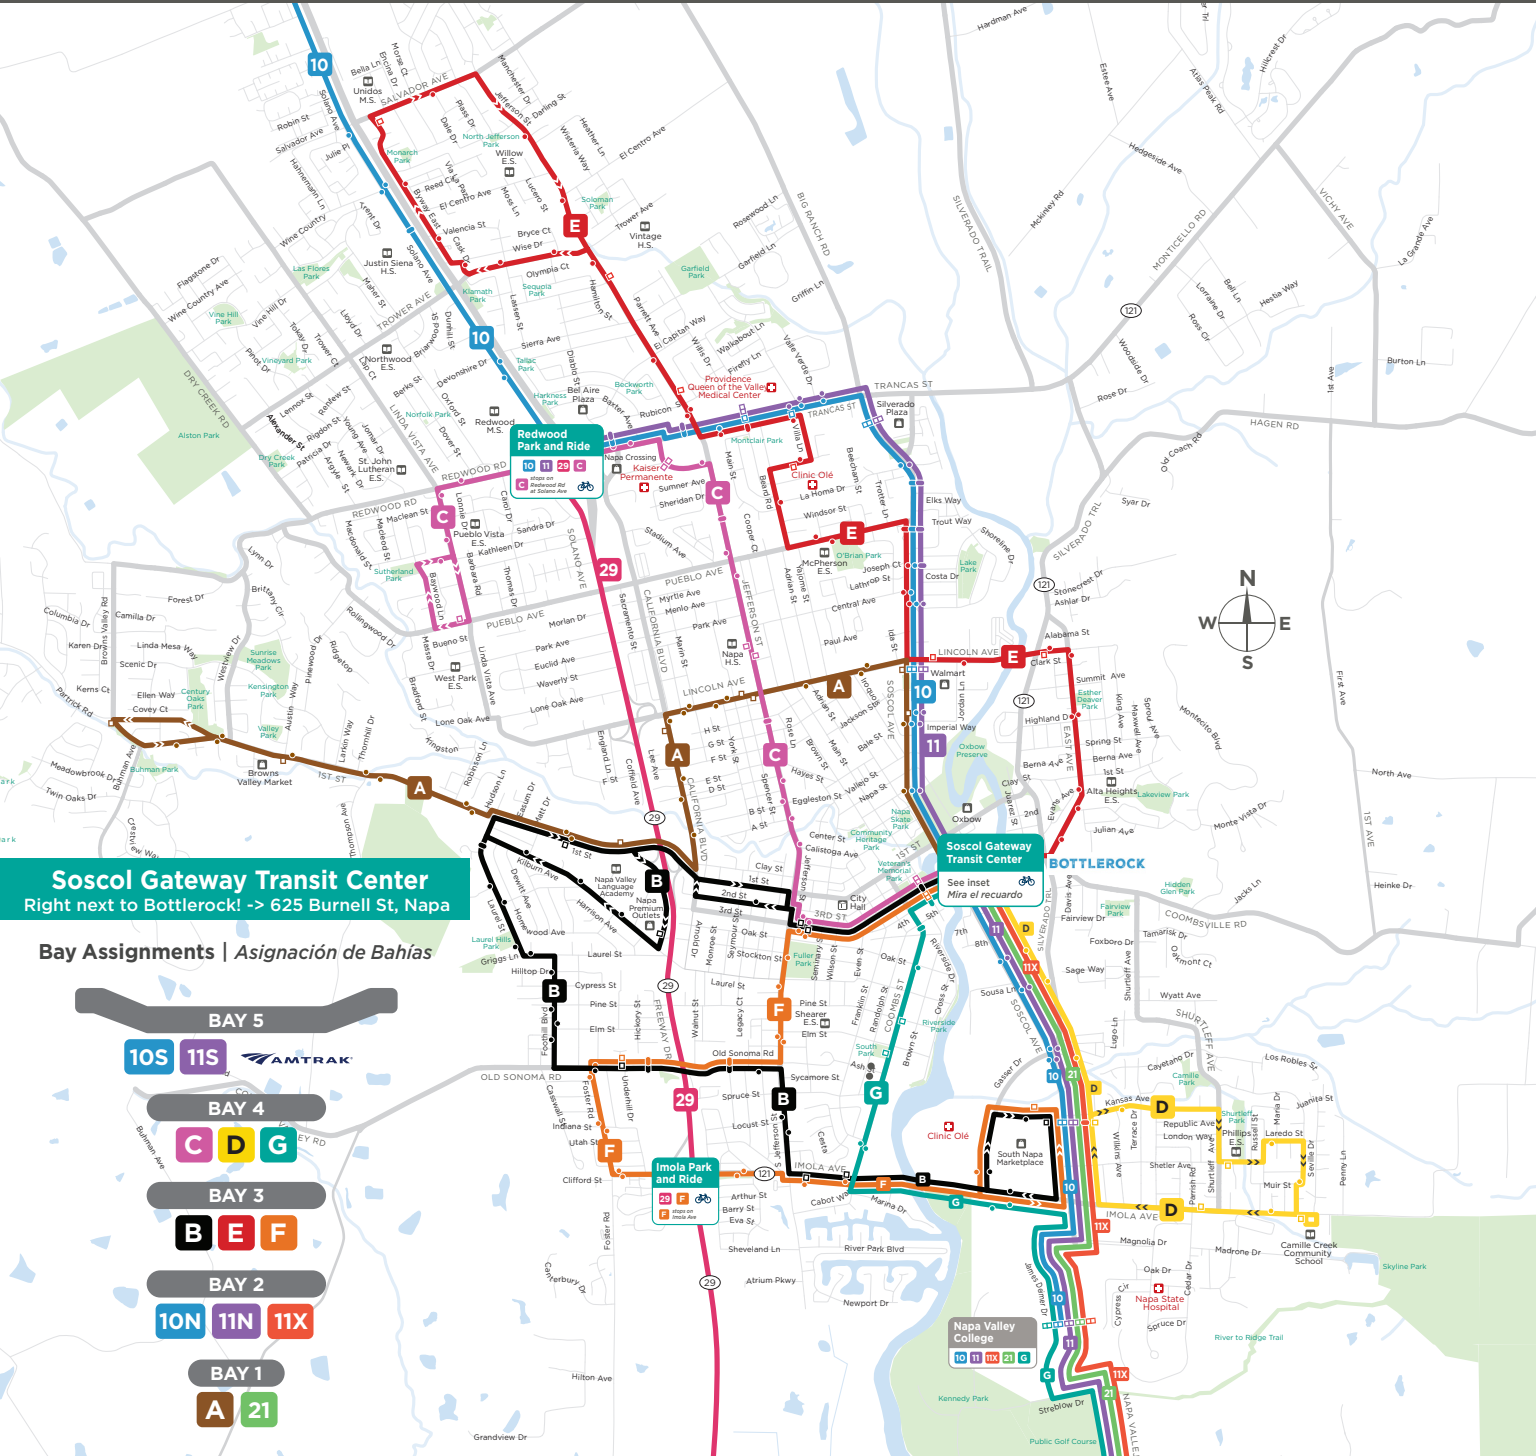

VINE TRANSIT ROUTES

RUTAS DE VINE TRANSIT

Free rides effective May 22-24, 2026
Efectivo del 22 al 24 de mayo, 2026

City of Napa Routes A, B, C, D, E, F, G
Schedules on page 3

Regional Routes 10, 11, 11X, 21, 29
Schedules on page 17

MAPA DEL SISTEMA LOCAL DE VINE

Socol Gateway Transit Center
 Right next to Bottlerock! -> 625 Burnell St, Napa

Bay Assignments | Asignación de Bahías

BAY 5
 10S 11S AMTRAK

BAY 4
 C D G

BAY 3
 B E F

BAY 2
 10N 11N 11X

PM times in **bold** | *PM tiempo en obscuro*
Return service provided immediately following festival.

Servicio de regreso estara disponible inmediatamente después del festival.

LOOP | CIRCULO

Soscol Gateway Transit Ctr	Soscol Ave at Imperial Way	Lincoln Ave at Jefferson St (Napa High)	California Blvd at Lincoln Ave South Sur	1st St Freeway Dr	Browns Valley Rd at Partrick Rd	Browns Valley Rd at Austin Way	Lincoln Ave at Jefferson St	Soscol Ave at Lincoln Ave South	Soscol Gateway Transit Ctr
6:30	6:34	6:37	6:40	6:44	6:50	6:53	7:03	7:07	7:12
7:30	7:34	7:37	7:40	7:44	7:50	7:53	8:03	8:07	8:12
8:30	8:34	8:37	8:40	8:44	8:50	8:53	9:03	9:07	9:12
9:30	9:34	9:37	9:40	9:44	9:50	9:53	10:03	10:07	10:12
10:30	10:34	10:37	10:40	10:44	10:50	10:53	11:03	11:07	11:12
11:30	11:34	11:37	11:40	11:44	11:50	11:53	12:03	12:07	12:12
12:30	12:34	12:37	12:40	12:44	12:50	12:53	1:03	1:07	1:12
1:30	1:34	1:37	1:40	1:44	1:50	1:53	2:03	2:07	2:12
2:30	2:34	2:37	2:40	2:44	2:50	2:53	3:03	3:07	3:12
3:30	3:34	3:37	3:40	3:44	3:50	3:53	4:03	4:07	4:12
4:30	4:34	4:37	4:40	4:44	4:50	4:53	5:03	5:07	5:12
5:30	5:34	5:37	5:40	5:44	5:50	5:53	6:03	6:07	6:12