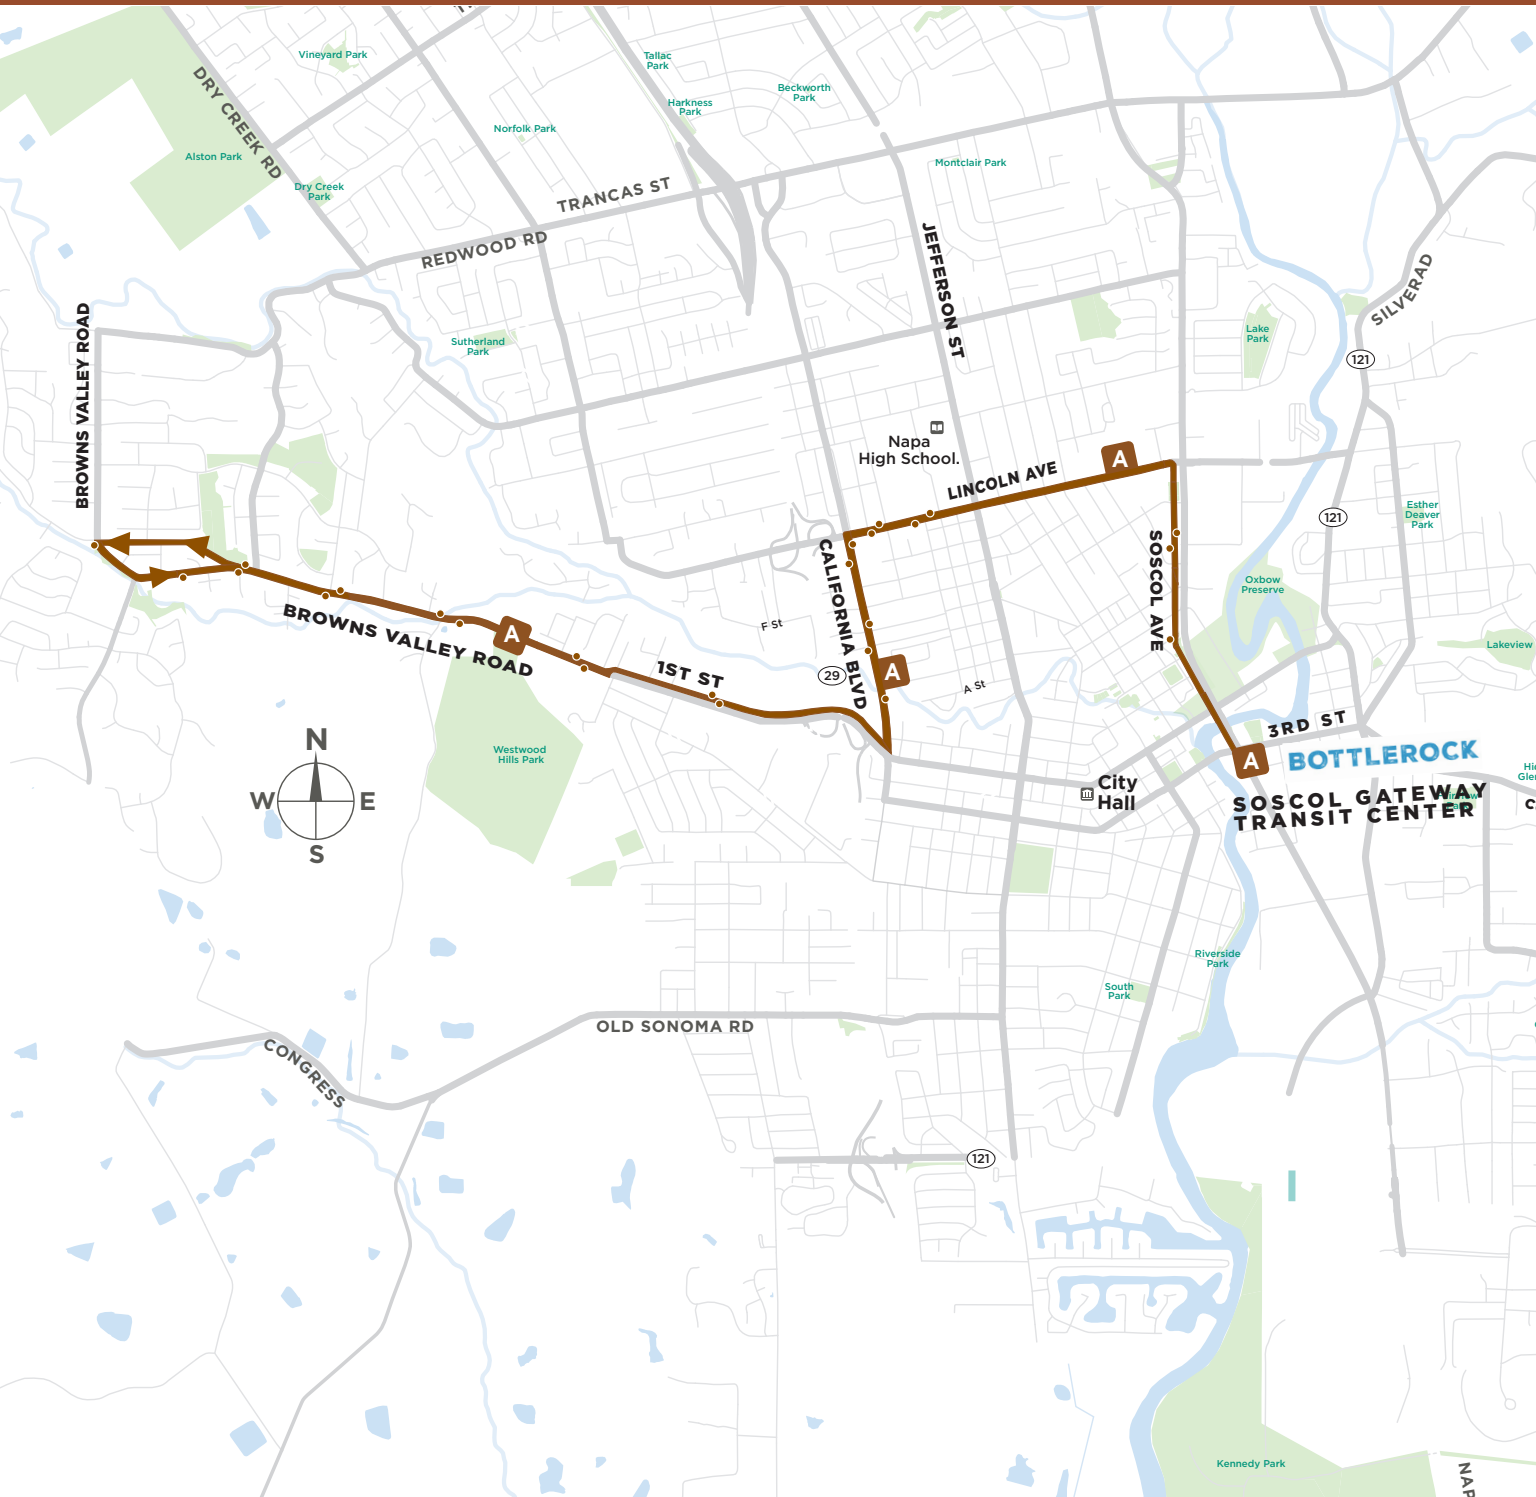

ROUTE A | BROWNS VALLEY

707-251-2800

VINETRANSIT.COM