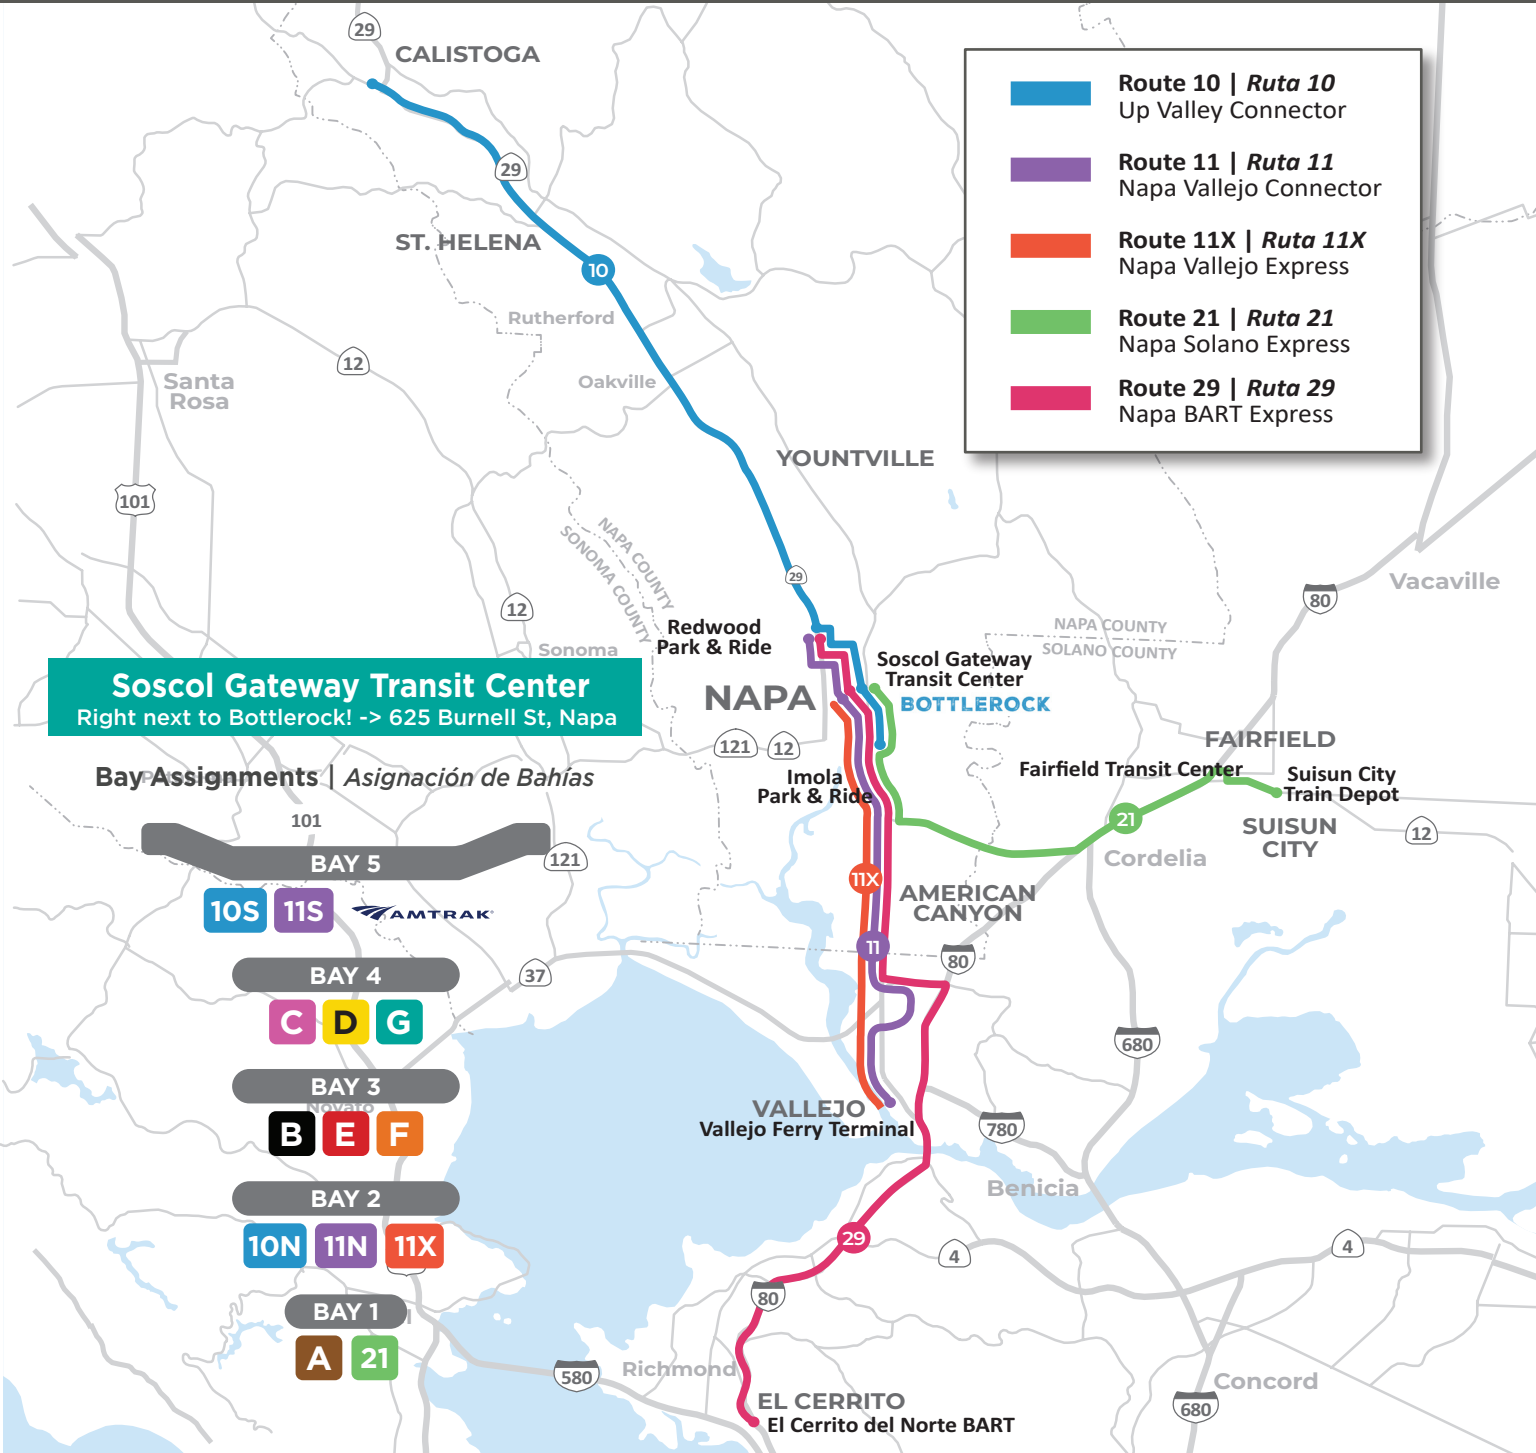

VINE REGIONAL ROUTES

VINE RUTAS REGIONALES