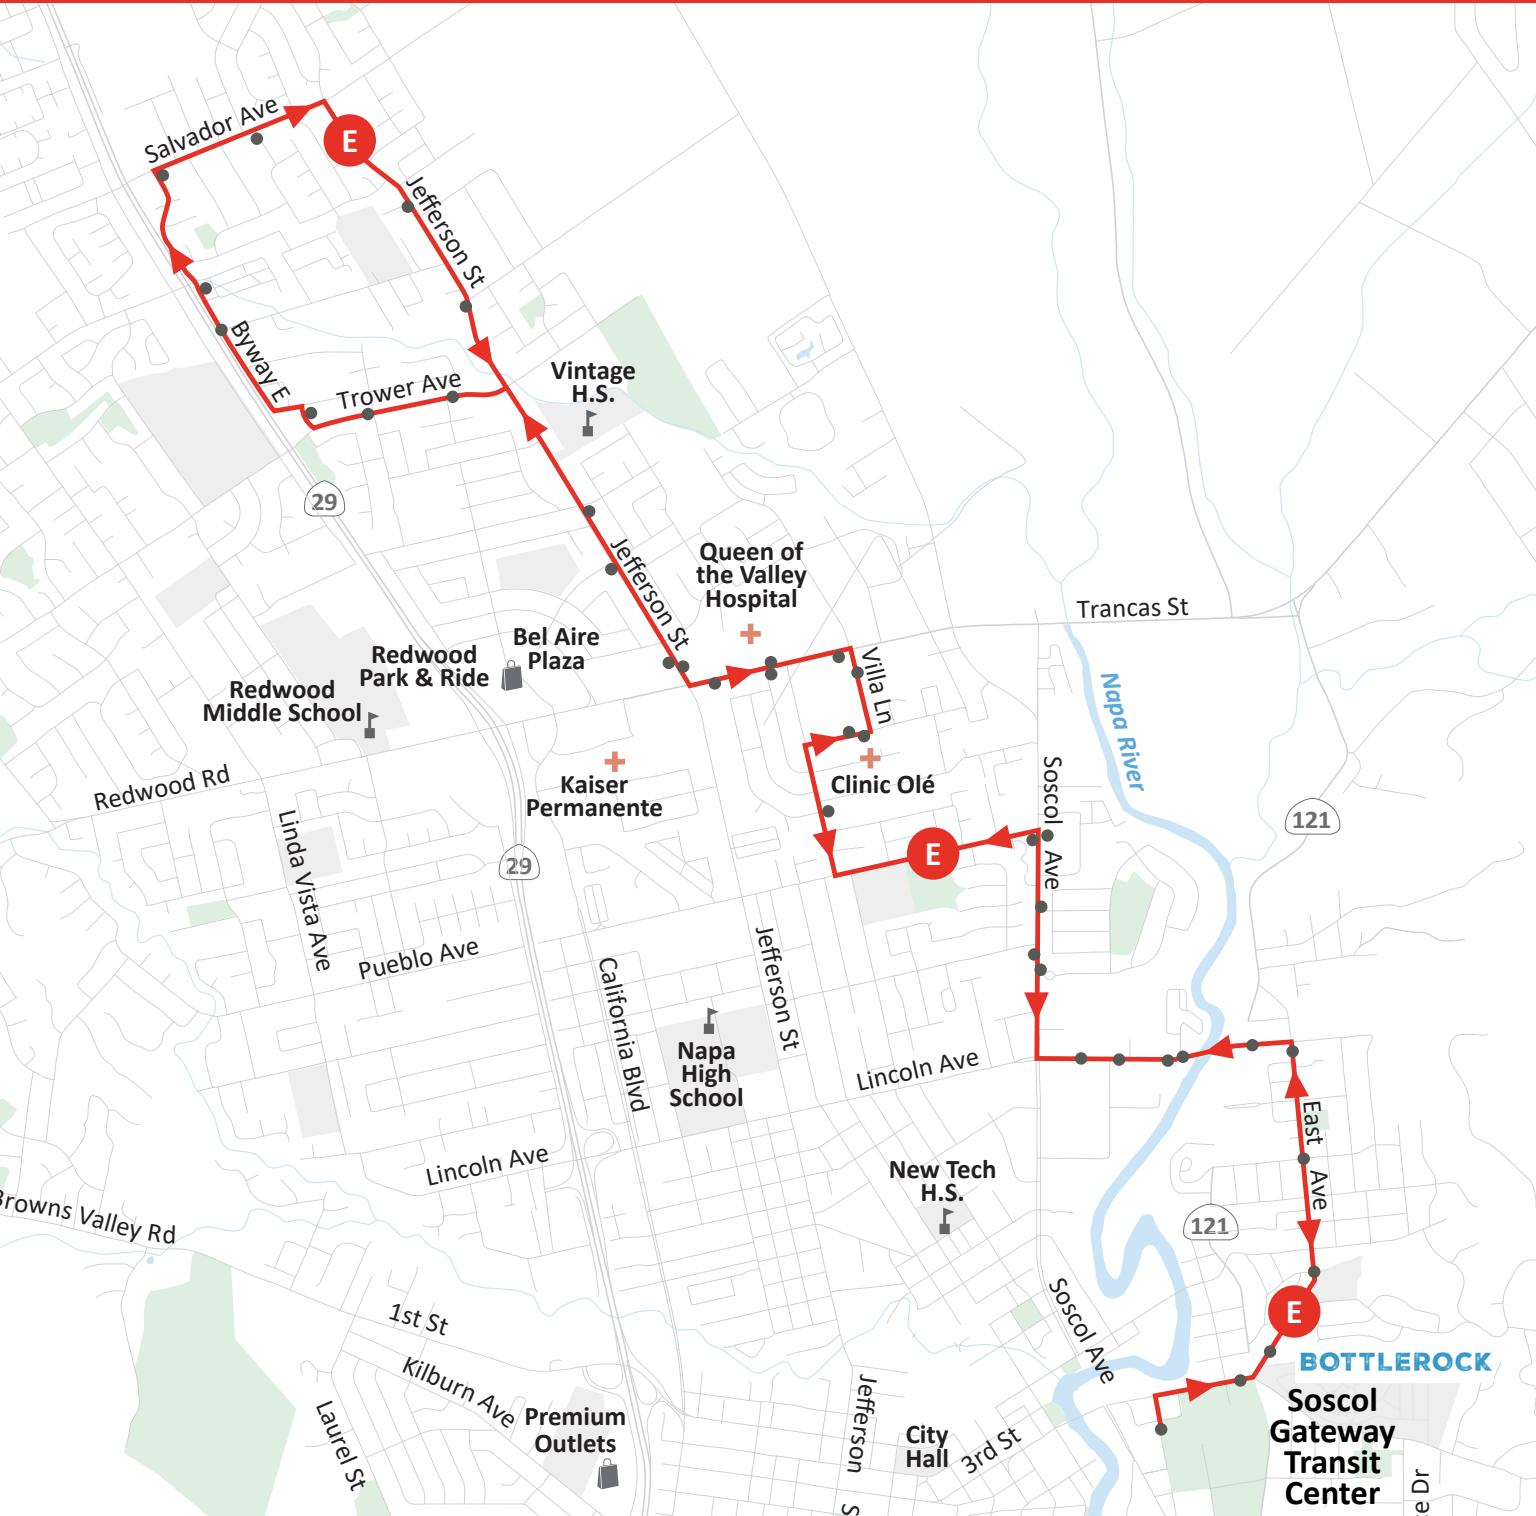

ROUTE E | VINTAGE

707-251-2800

VINETRANSIT.COM