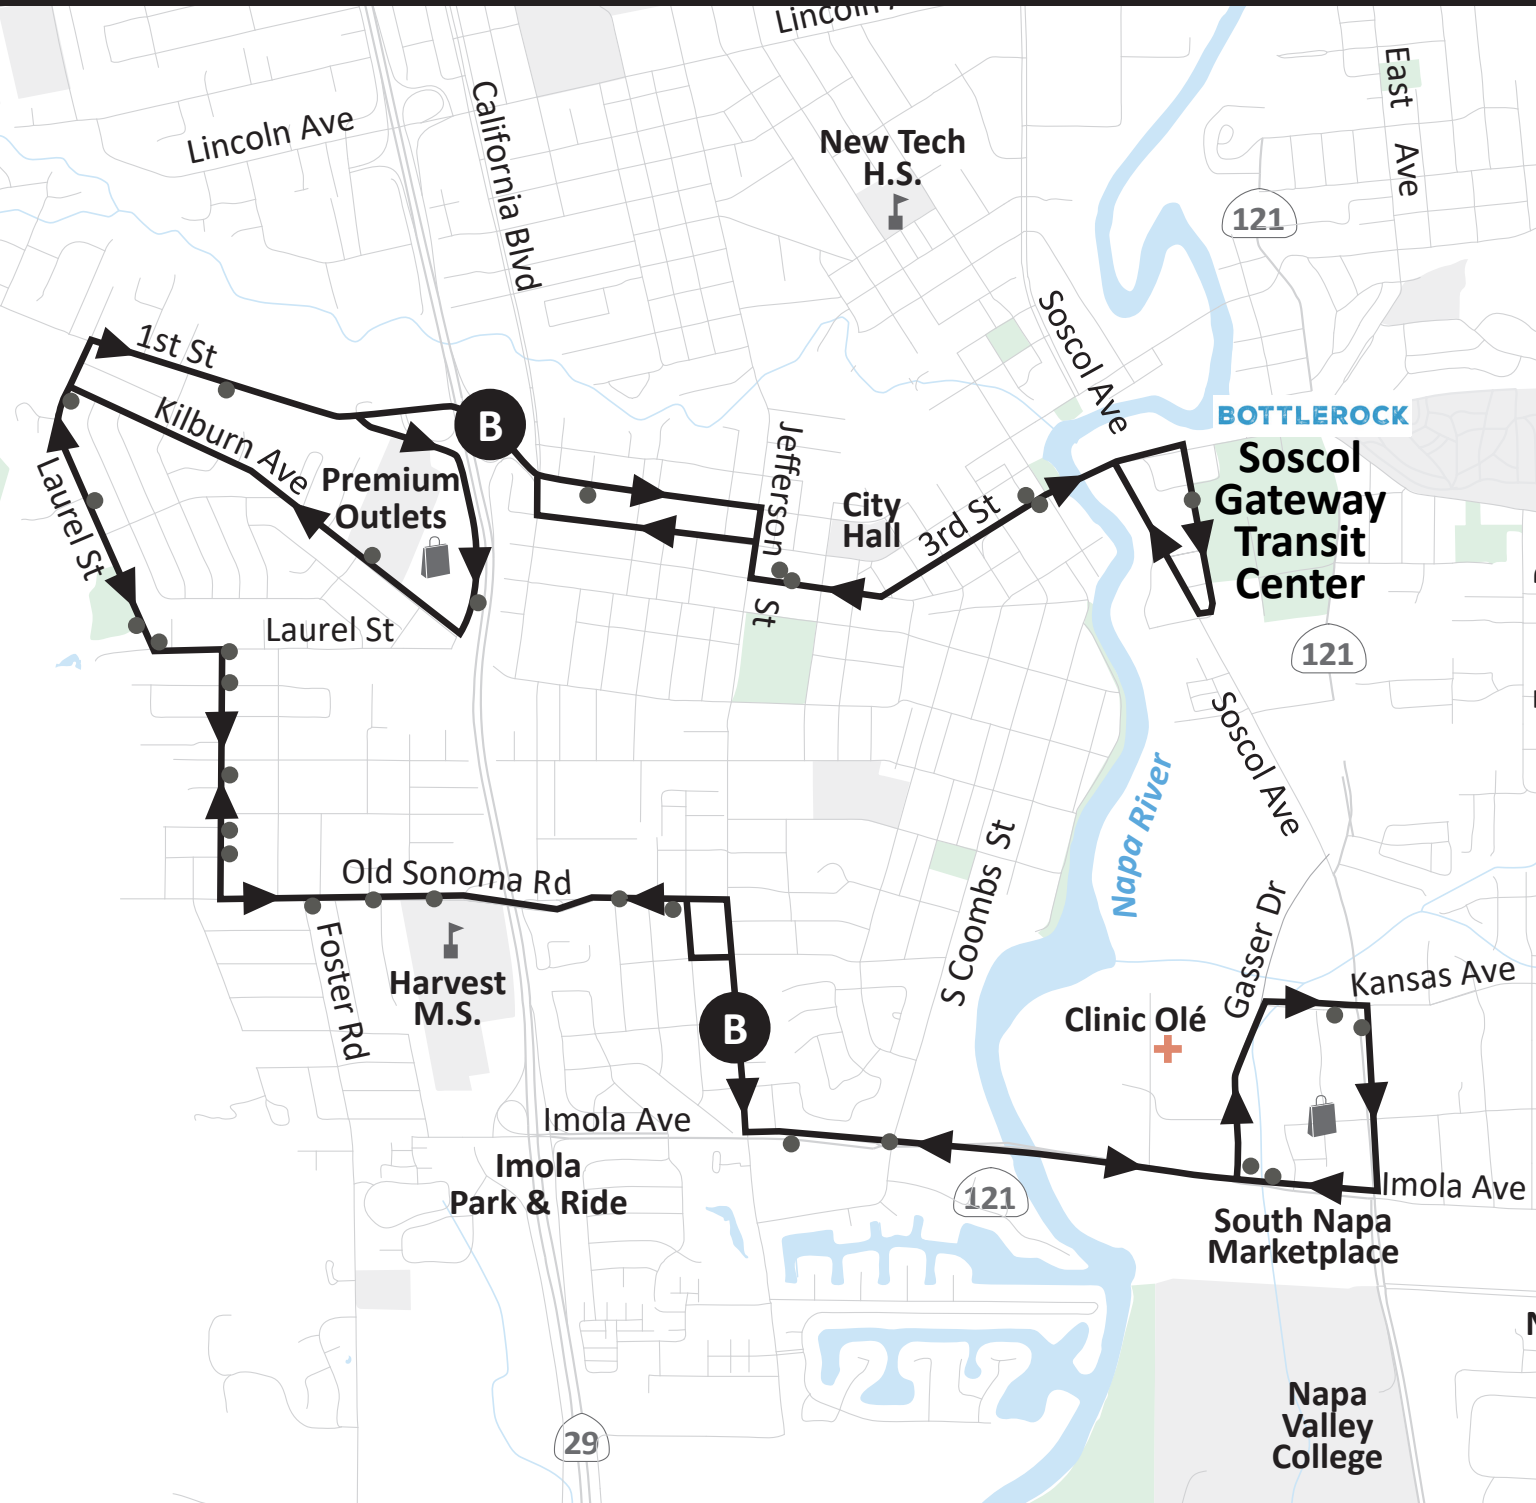

ROUTE B WESTWOOD | SOUTH NAPA

707-251-2800

VINETRANSIT.COM