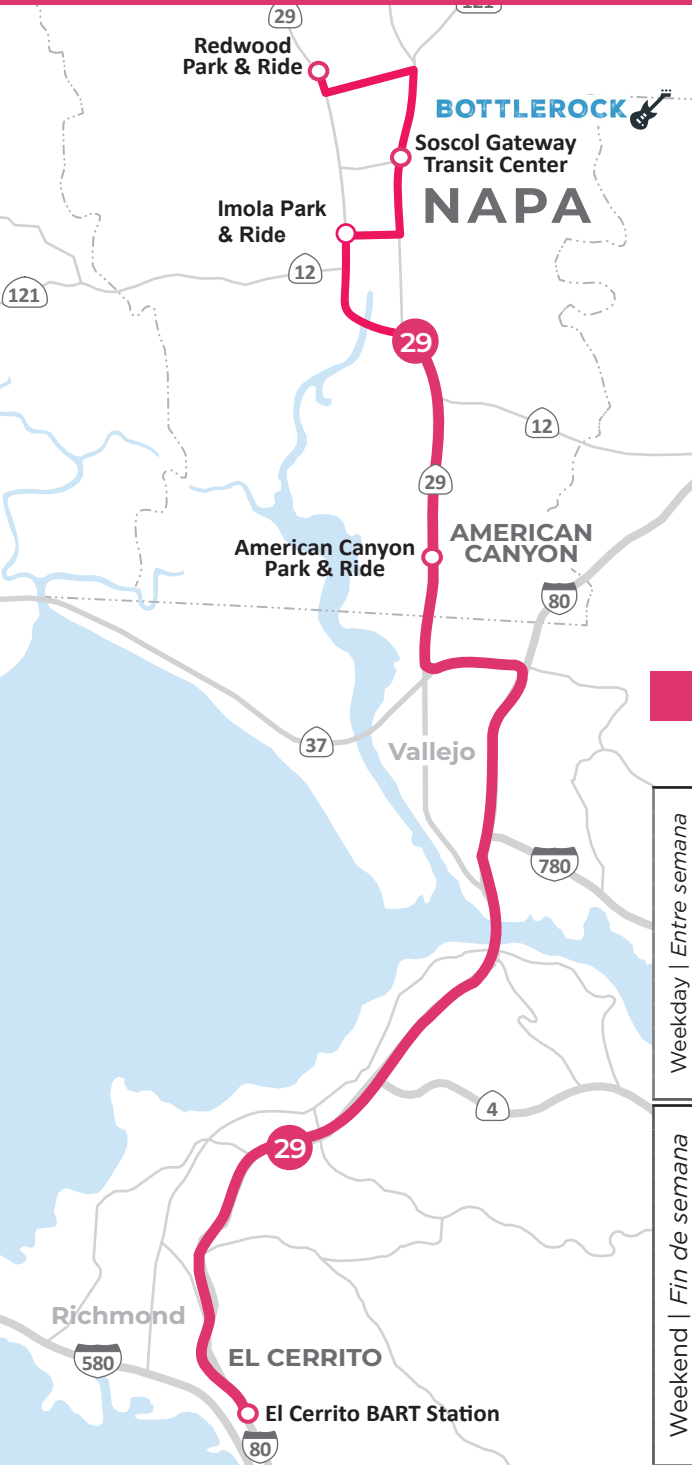

ROUTE 29 | NAPA BART EXPRESS

**Return service to El Cerrito del Norte
BART will be provided immediately
following BottleRock.**

ROUTE 29 NAPA BART EXPRESS (SOUTHBOUND | SUR)

	Redwood Park & Ride	Imola Park and Ride	American Cyn Post Office	El Cerrito Del Norte BART
Weekday | Entre Semana	4:30	4:37	4:50	5:20
	5:30	5:37	5:50	6:20
	6:05	6:12	6:30	7:08
	6:45	6:52	7:10	7:44
	7:45	7:53	8:11	8:49
	9:05	9:12	9:31	10:04
	11:30	11:36	11:54	12:29
	2:00	2:10	2:28	2:59
	2:55	3:05	3:35	4:11
	3:45	3:55	4:25	5:01
	4:15	4:25	4:55	5:31
4:45	4:55	5:25	6:01	
5:46	5:55	6:25	7:01	
Saturday				
Weekend	7:00	7:05	7:21	7:58
	8:15	8:20	8:36	9:13
	9:20	9:25	9:41	10:18
	10:40	10:45	11:01	11:38
	11:45	11:50	12:06	12:43
	1:00	1:05	1:21	1:58
	2:10	2:15	2:31	3:00
	3:25	3:30	3:46	4:20
4:25	4:30	4:46	5:23	

ROUTE 29 NAPA BART EXPRESS (NORTHBOUND | NORTE)

	El Cerrito Del Norte BART	American Cyn Post Office	Imola Park and Ride	Soscol Gateway Transit Center	Redwood Park & Ride	
Weekday | Entre semana	5:40	6:10	6:30		6:37	
	6:40	7:10	7:30		7:37	
	7:20	7:50	8:10		8:17	
	7:50	8:20	8:39		8:46	
	9:10	9:40	9:59		10:06	
	10:15	10:45	11:04	11:13	11:28	
	12:40	1:10	1:29	1:38	1:53	
	3:35	4:05	4:22	4:31	4:45	
	4:30	5:05	5:22	5:31	5:45	
	5:25	6:10	6:27	6:36	6:51	
	5:50	6:30	6:47	6:56	7:11	
6:15	6:50	7:07	7:16	7:31		
7:05	7:40	7:57	8:06	8:21		
Saturday						
Weekend | Fin de semana	8:15	8:51	9:07		9:12	
	9:30	10:06	10:22		10:27	
	10:30	11:06	11:22	11:31	11:45	
	11:50	12:26	12:42	12:51	1:06	
	12:50	1:26	1:42	1:51	2:06	
	2:10	2:46	3:02	3:11	3:25	
	3:10	3:46	4:02	4:11	4:25	
	4:30	5:06	5:22	5:31	5:46	
	5:40	6:16	6:32	6:41	6:56	
	Sunday					
10:30	11:06		11:22			
11:50	12:26		12:42			
12:50	1:26		1:42			
2:10	2:46		3:02			

707-251-2800

VINETRANSIT.COM