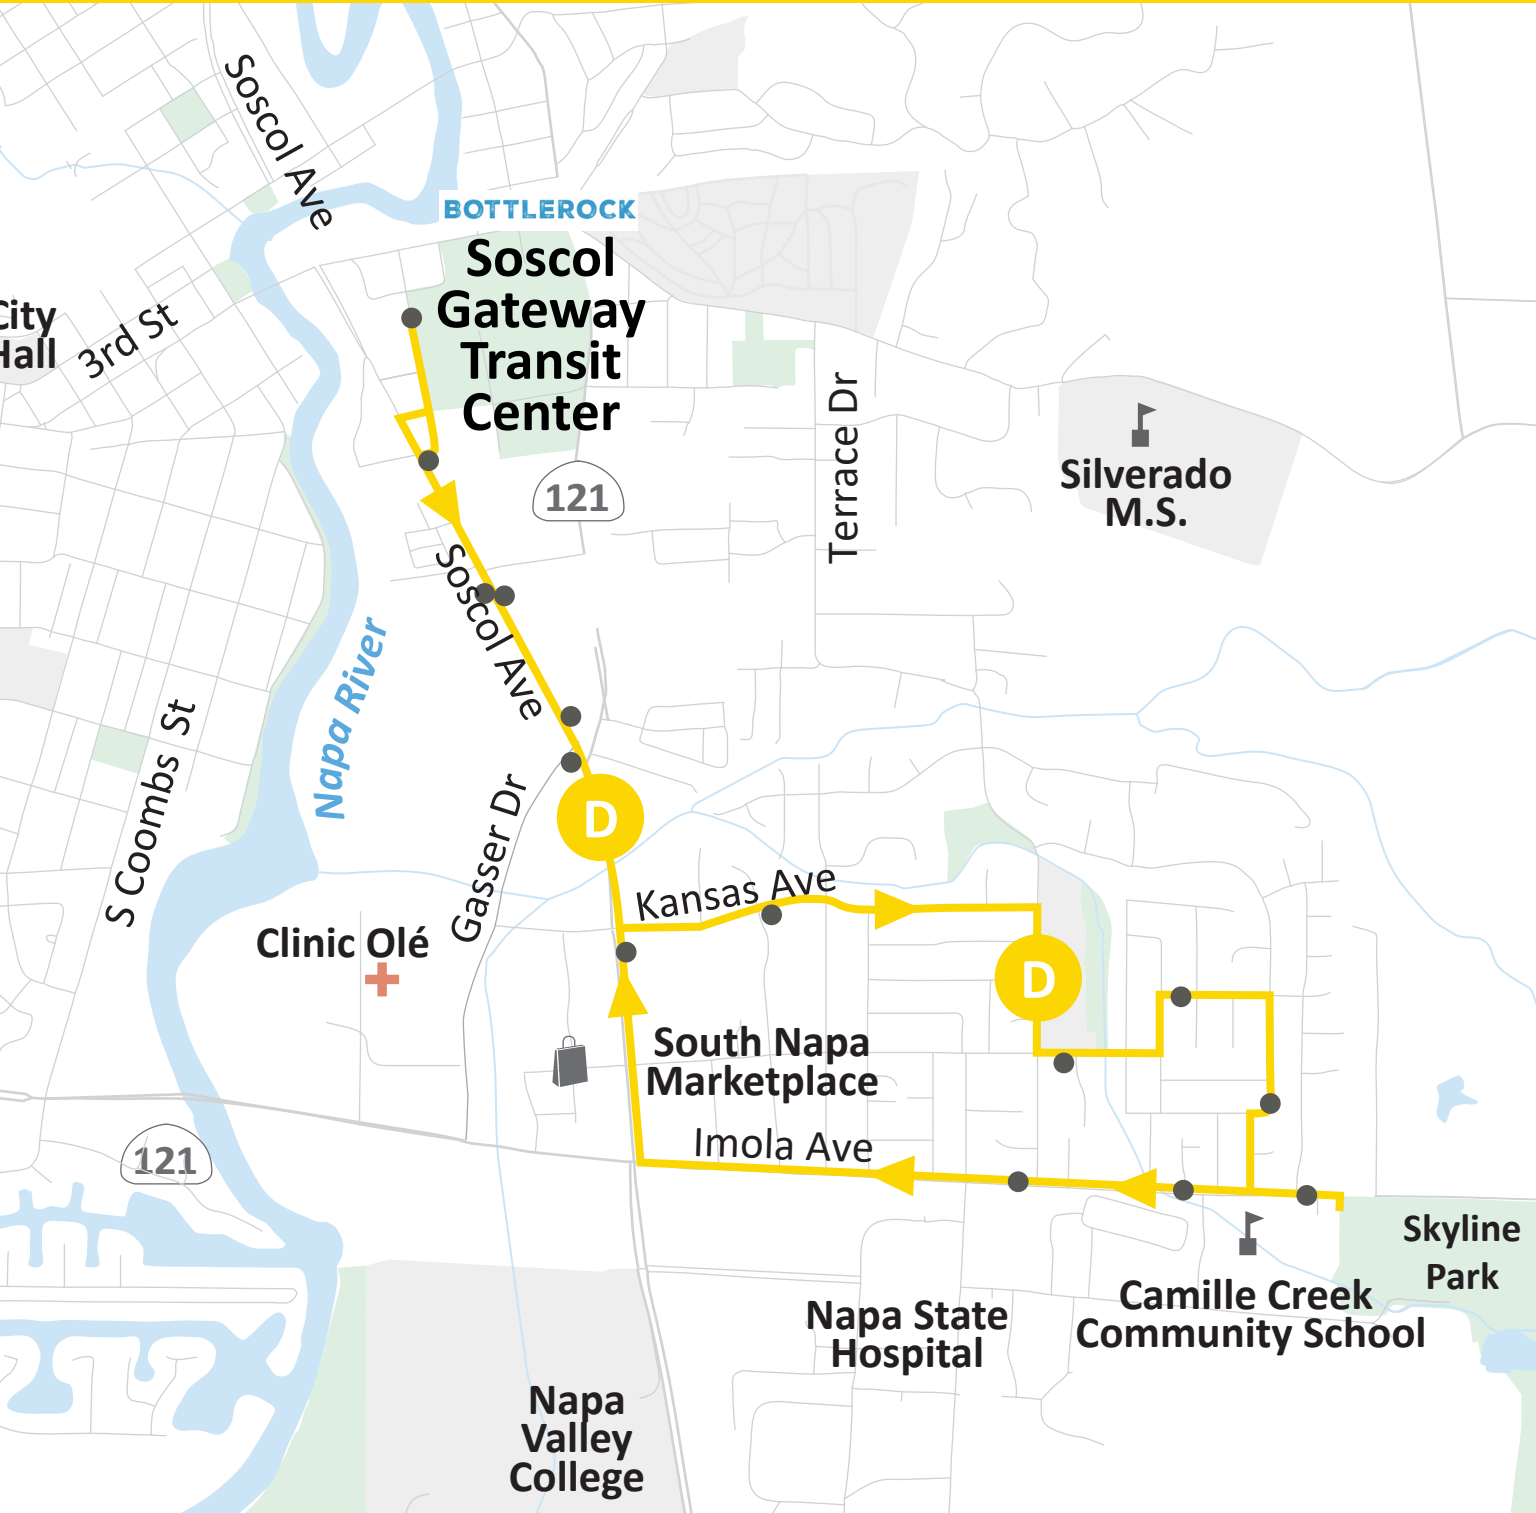

ROUTE D SHETLER | SHURTLEFF

707-251-2800

VINETRANSIT.COM