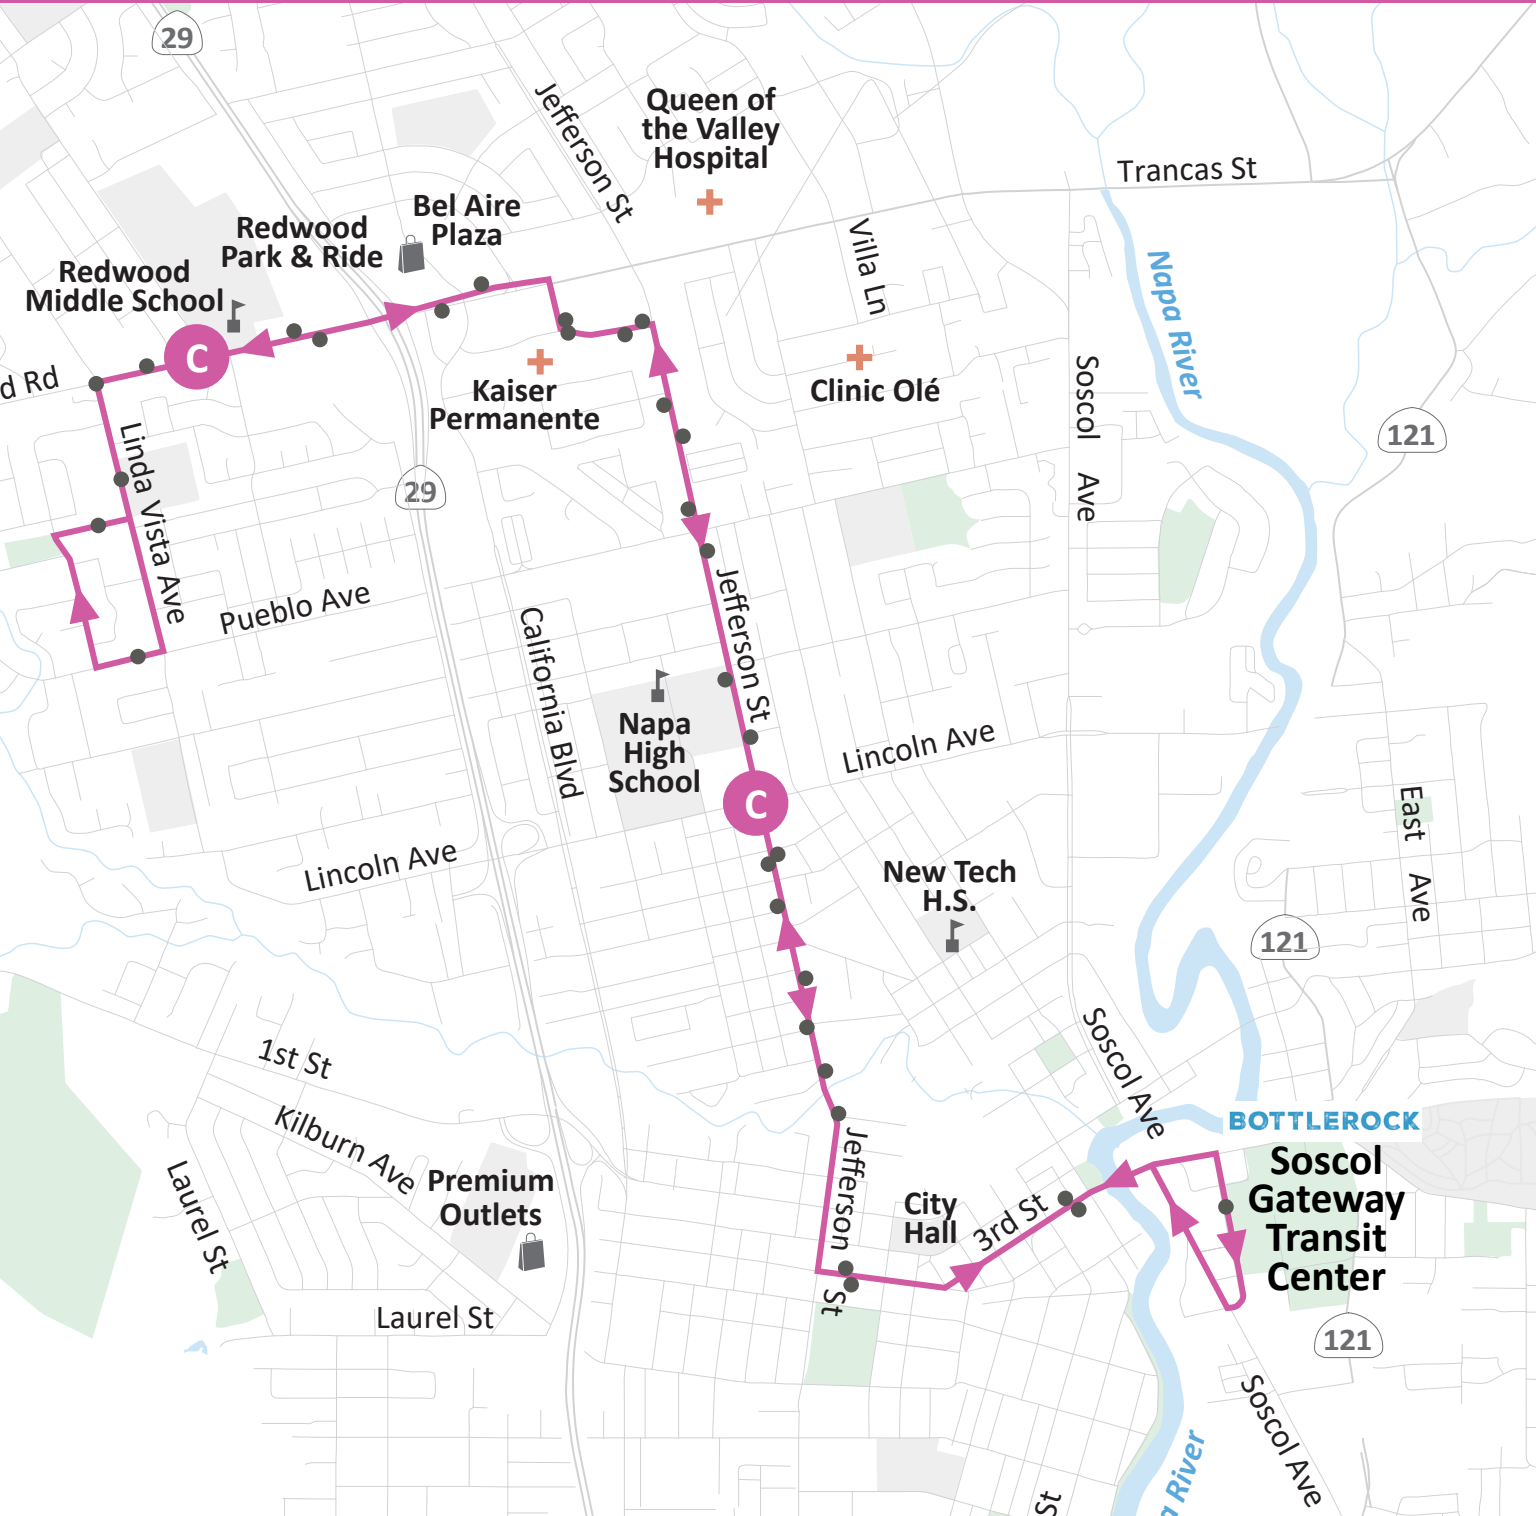

ROUTE C JEFFERSON | CENTRAL NAPA

707-251-2800

VINETRANSIT.COM