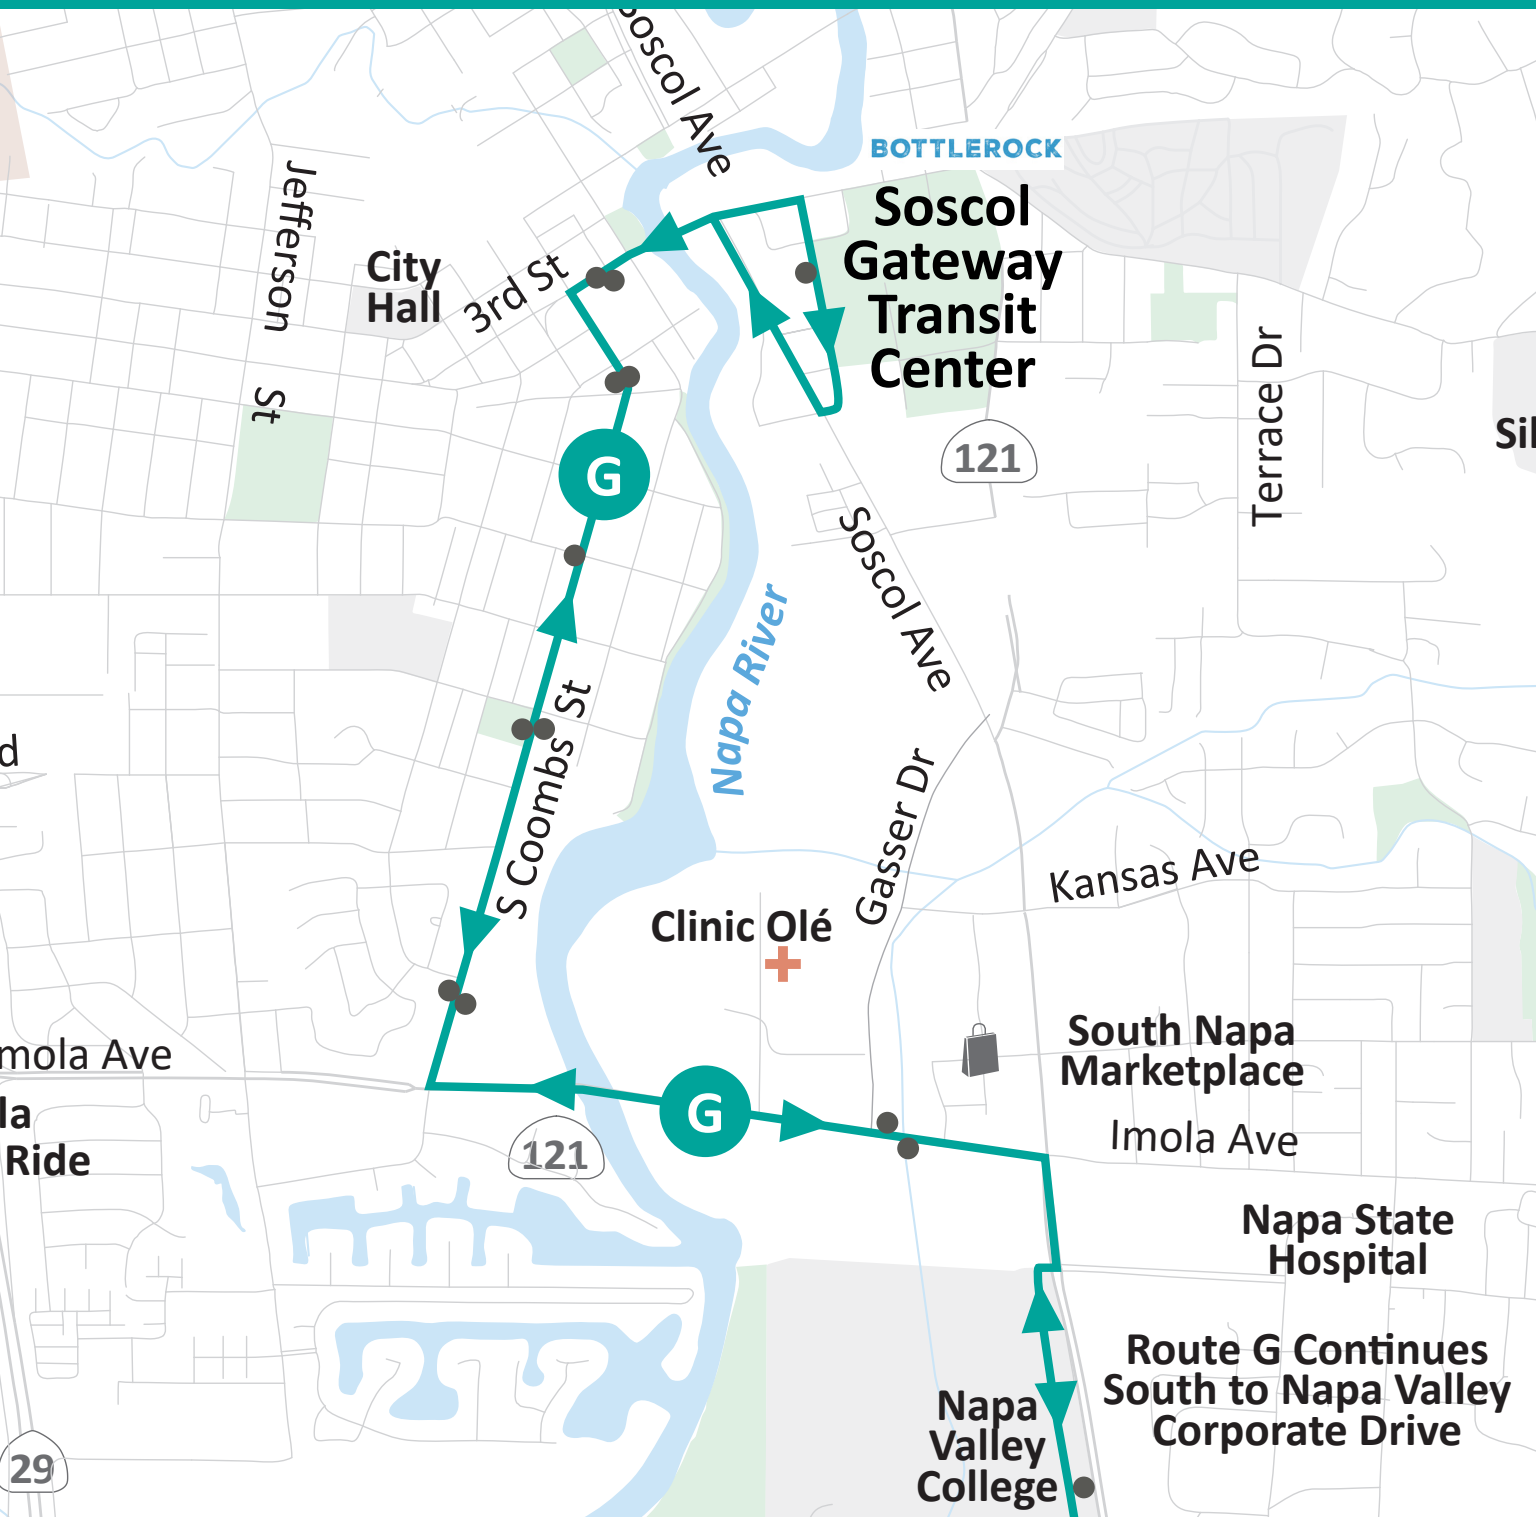

Return service provided immediately following festival on all nights. *Servicio de regreso estara disponible inmediatamente después del festival.*

707-251-2800

VINETRANSIT.COM

ROUTE G COOMBS | NVC | CORPORATE DRIVE