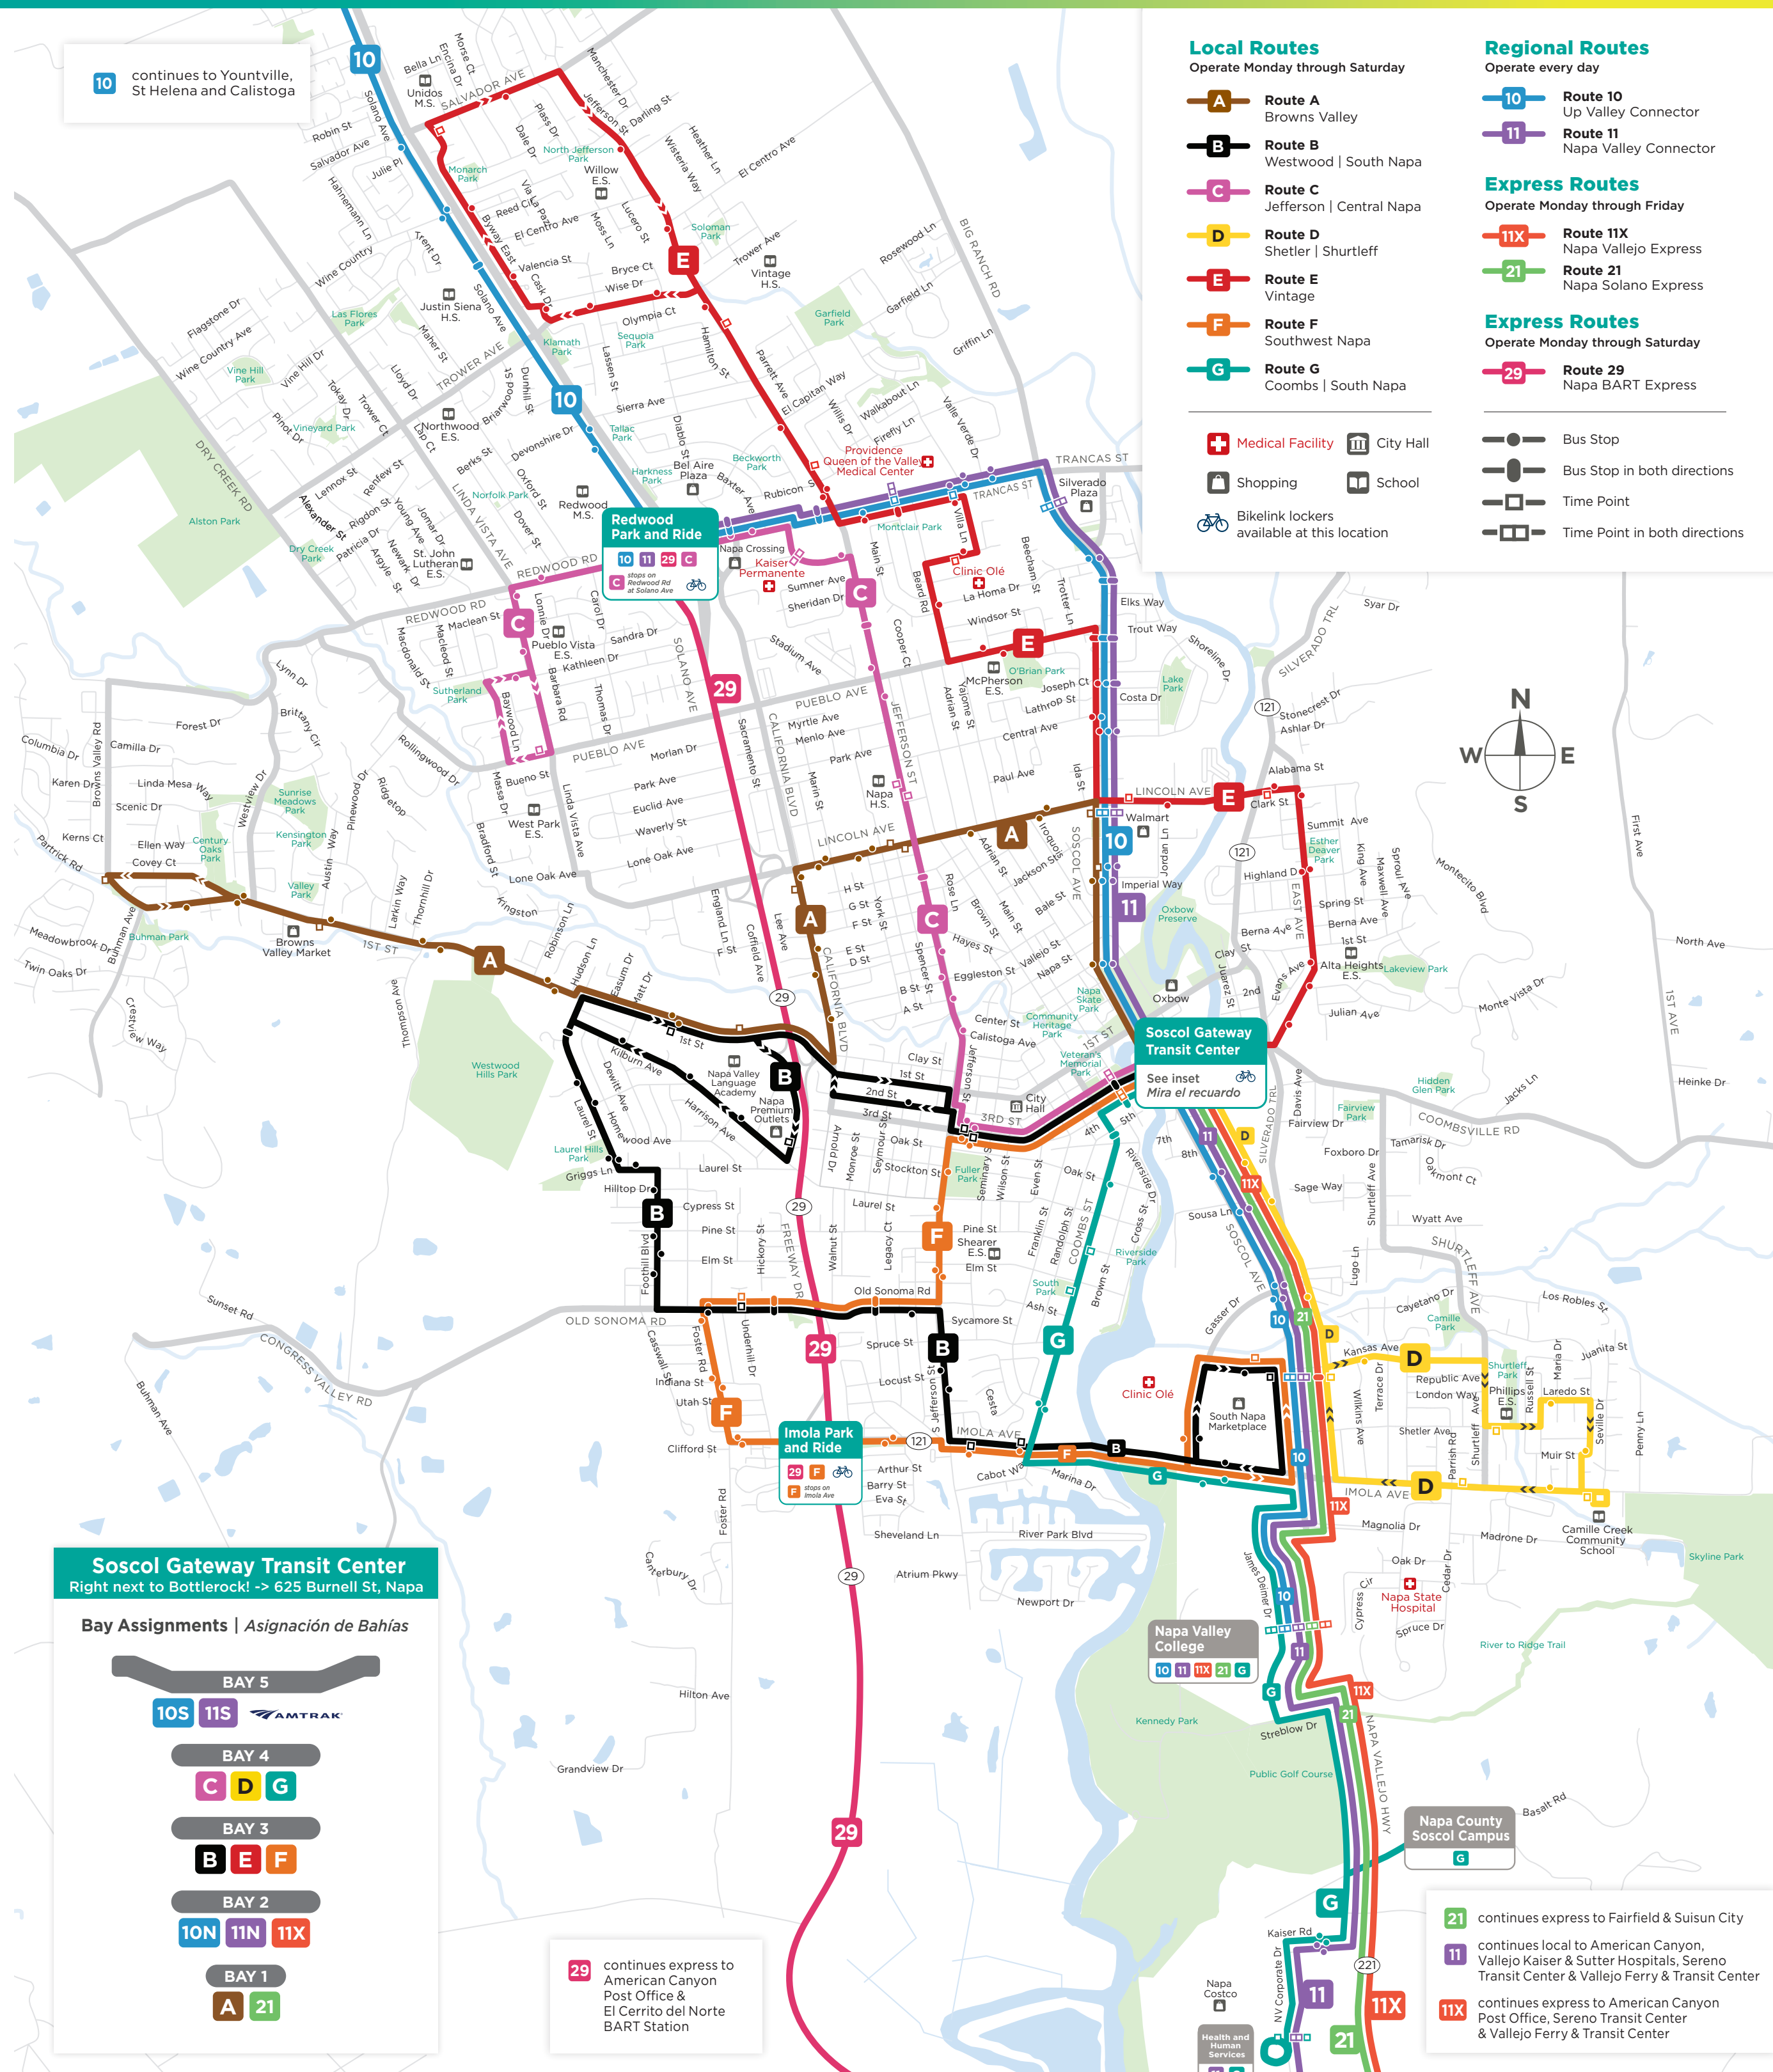

Other Services | Otros Servicios

For paratransit information, visit vinetransit.com/vine-go or call the number below.

Para información sobre servicios de paratransito, por favor visite vinetransit.com/vine-go o llame al numero abajo.

Eligibility Elegibilidad
707-253-4649

Reservations Reservaciones
707-252-2600

For local shuttle service in Napa Valley, call the number below.

Para servicios de transporte local en Napa Valley, llame al numero abajo.

707-312-1509

707-963-3007

707-557-7557

707-963-4229

Holidays | Días festivos

No regular bus service

No hay servicio regular de autobús

New Year's Eve if on a Sunday

El 31 de diciembre si es un Domingo

New Year's Day | Año Nuevo

Memorial Day | Día Conmemorativo

July 4th | 4 de julio

Labor Day | Día del Trabajo

Thanksgiving Day | Día de Acción de Gracias

Christmas Day | Día de Navidad

Christmas Eve if on a Sunday

El 24 de diciembre si es un Domingo

Saturday schedules:

Los horarios sábado:

President's Day | Día del presidente

Day After Thanksgiving

El día despues de Día de Acción de Gracias

Christmas Eve | El 24 de diciembre

New Year's Eve | El 31 de diciembre

Track Your Bus

Rastrea tu Autobús

1. Use the App (Transit App)
2. Use Google Maps
3. Call customer service: 707-251-2800
4. Visit our website: www.vinetransit.com/routes

Soscol Gateway Transit Center
Right next to Bottlerock! -> 625 Burnell St, Napa

Bay Assignments | Asignación de Bahías