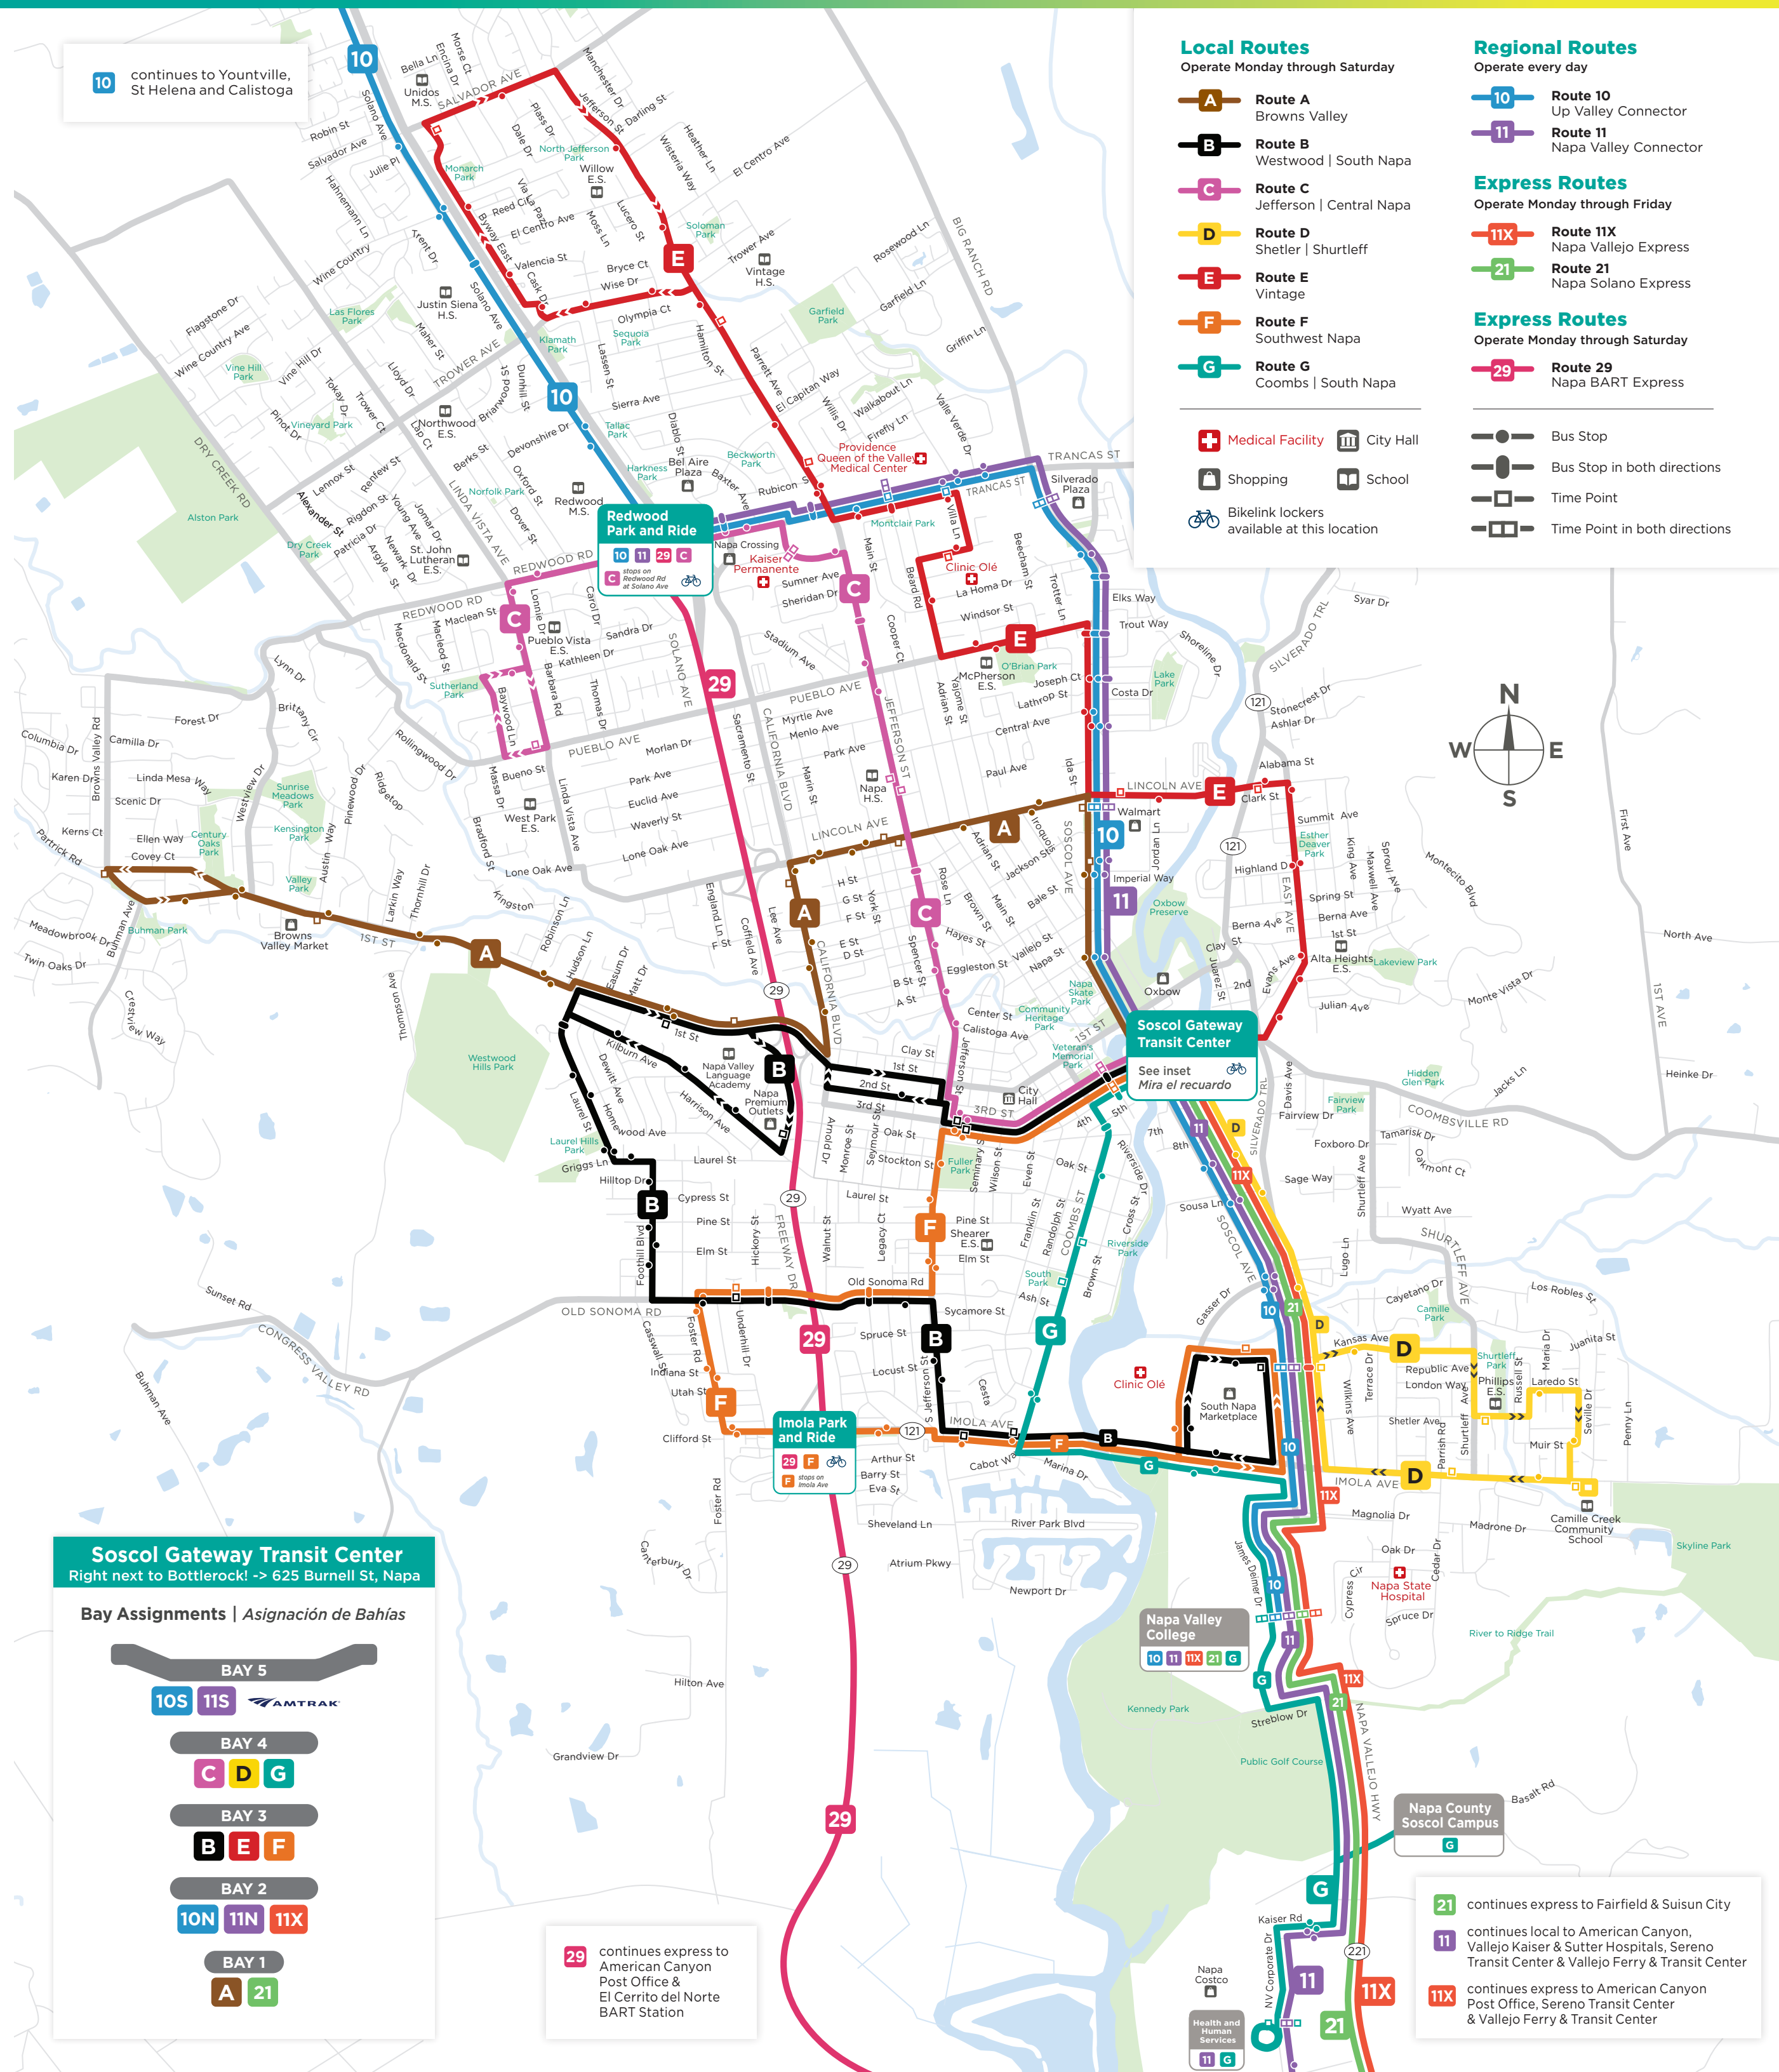

Other Services | Otros Servicios

For paratransit information, visit vinetransit.com/vine-go or call the number below.

Para información sobre servicios de paratransito, por favor visite vinetransit.com/vine-go o llame al numero abajo.

Eligibility Elegibilidad
707-253-4649

Reservations Reservaciones
707-252-2600

For local shuttle service in Napa Valley, call the number below.

Para servicios de transporte local en Napa Valley, llame al numero abajo.

707-312-1509

707-963-3007

707-557-7557

707-963-4229

Holidays | Días festivos

No regular bus service

No hay servicio regular de autobús

New Year's Eve if on a Sunday

El 31 de diciembre si es un Domingo

New Year's Day | Año Nuevo

Memorial Day | Día Conmemorativo

July 4th | 4 de julio

Labor Day | Día del Trabajo

Thanksgiving Day | Día de Acción de Gracias

Christmas Day | Día de Navidad

Christmas Eve if on a Sunday

El 24 de diciembre si es un Domingo

Saturday schedules:

Los horarios sábado:

President's Day | Día del presidente

Day After Thanksgiving

El día después de Día de Acción de Gracias

Christmas Eve | El 24 de diciembre

New Year's Eve | El 31 de diciembre

Track Your Bus

Rastrea tu Autobús

1. Use the App (Transit App)
2. Use Google Maps
3. Call customer service: 707-251-2800
4. Visit our website: www.vinetransit.com/routes

Soscol Gateway Transit Center
Right next to Bottlerock! -> 625 Burnell St, Napa

Bay Assignments | Asignación de Bahías