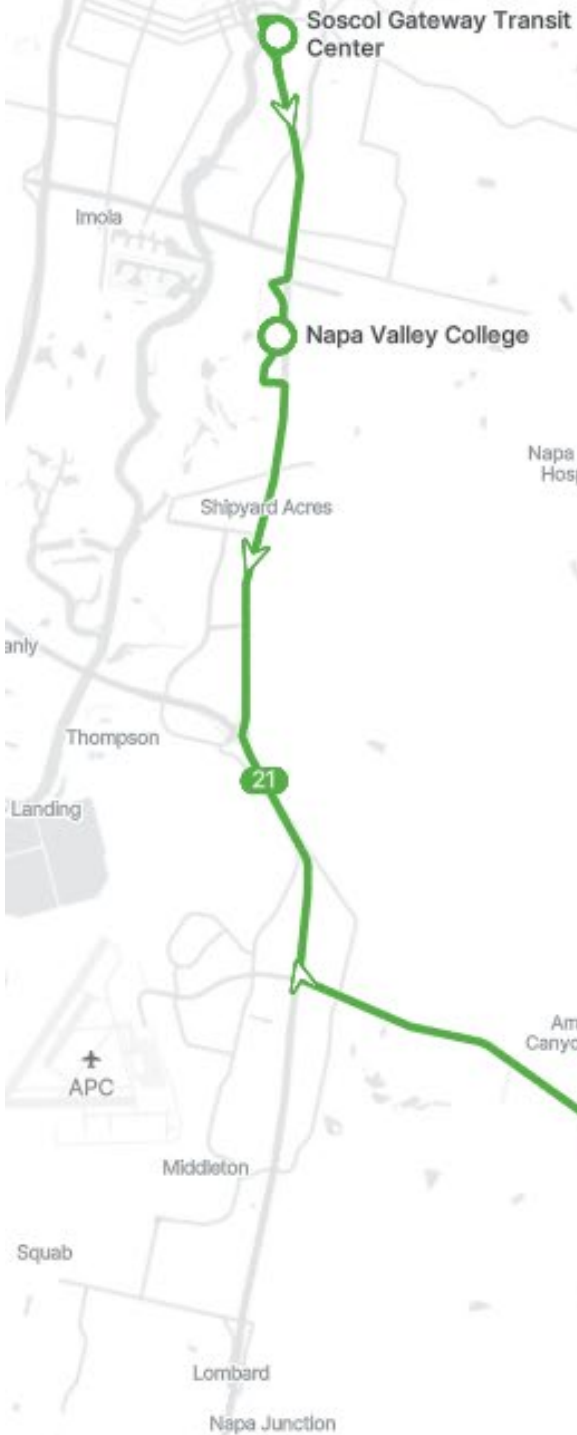

21 Napa-Solano Express

ROUTE 21 NAPA SOLANO EXPRESS EASTBOUND | ESTE

Soscol Gateway Transit Center   Napa Valley College   Fairfield Transportation Center   Suisun City Train Depot

WEEKDAY / ENTRE SEMANA

6:40		7:15	7:25
7:15		7:55	8:05
8:40	8:49	9:23	9:33
10:00	10:09	10:43	10:53
12:10	12:20	12:52	1:00
2:10	2:20	2:52	3:00
3:02	3:12	3:45	3:53
4:30	4:40	5:13	5:21
5:30	5:40	6:13	6:21
6:40	6:50	7:23	7:31

*Drop off only | Bajada solamente   PM times in **bold** | tiempo PM en **oscuro**

ROUTE 21 NAPA SOLANO EXPRESS WESTBOUND | OESTE

Suisun City Train Depot   Fairfield Transportation Center   Napa Valley College   Soscol Gateway Transit Center

WEEKDAY / ENTRE SEMANA

5:45	5:55	6:26	6:34
6:15	6:25	6:56	7:04
7:40	7:50	8:21	8:29
8:40	8:50	9:21	9:29
9:45	9:55	10:23	10:31
11:10	11:20	11:48	11:56
1:05	1:15	1:43	1:51
3:11	3:21	3:49	3:57
4:10	4:20	4:48	4:56
5:48	5:58	6:26	6:34
6:38	6:48		7:30

*Drop off only | Bajada solamente   PM times in **bold** | tiempo PM en **oscuro**

Effective June 7, 2026
Efectivo el 7 de junio de 2026