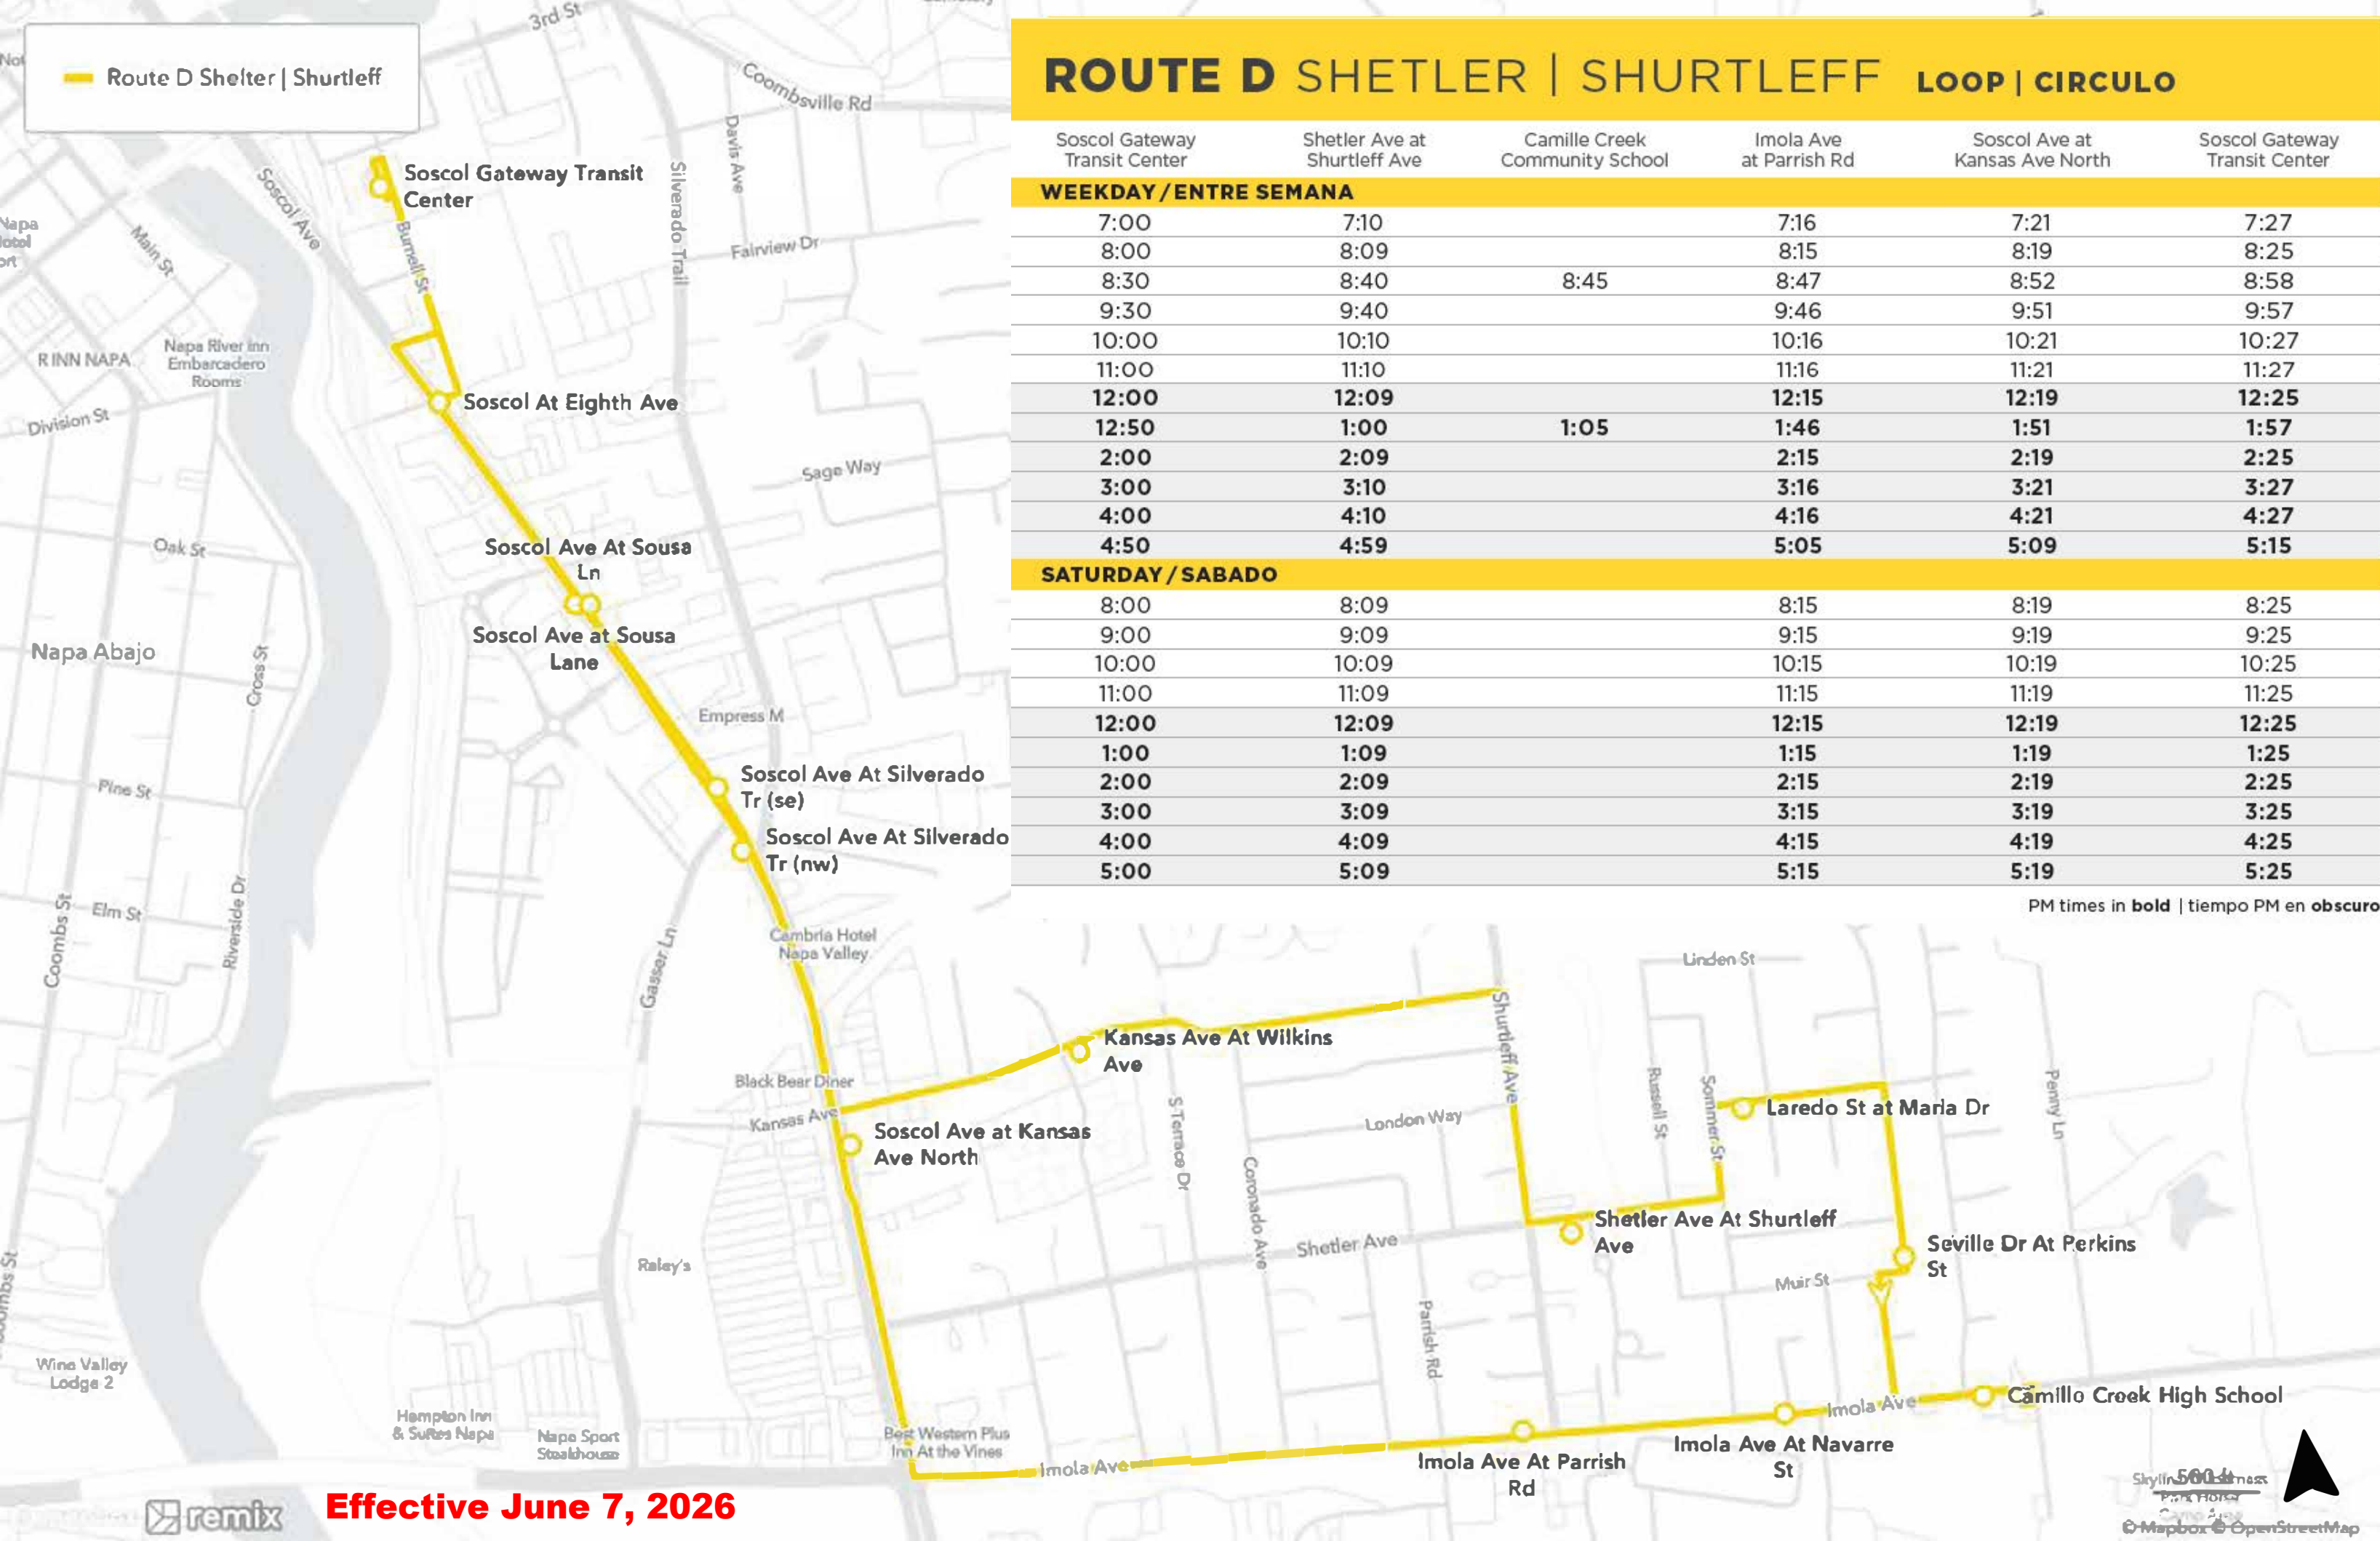

Route D Shelter | Shurtleff

ROUTE D SHETLER | SHURTLEFF LOOP | CIRCULO

Soscol Gateway Transit Center   Shetler Ave at Shurtleff Ave   Camille Creek Community School   Imola Ave at Parrish Rd   Soscol Ave at Kansas Ave North   Soscol Gateway Transit Center

WEEKDAY / ENTRE SEMANA

7:00	7:10		7:16	7:21	7:27
8:00	8:09		8:15	8:19	8:25
8:30	8:40	8:45	8:47	8:52	8:58
9:30	9:40		9:46	9:51	9:57
10:00	10:10		10:16	10:21	10:27
11:00	11:10		11:16	11:21	11:27
12:00	12:09		12:15	12:19	12:25
12:50	1:00	1:05	1:46	1:51	1:57
2:00	2:09		2:15	2:19	2:25
3:00	3:10		3:16	3:21	3:27
4:00	4:10		4:16	4:21	4:27
4:50	4:59		5:05	5:09	5:15

SATURDAY / SABADO

8:00	8:09		8:15	8:19	8:25
9:00	9:09		9:15	9:19	9:25
10:00	10:09		10:15	10:19	10:25
11:00	11:09		11:15	11:19	11:25
12:00	12:09		12:15	12:19	12:25
1:00	1:09		1:15	1:19	1:25
2:00	2:09		2:15	2:19	2:25
3:00	3:09		3:15	3:19	3:25
4:00	4:09		4:15	4:19	4:25
5:00	5:09		5:15	5:19	5:25

PM times in bold | tiempo PM en obscuro

Effective June 7, 2026